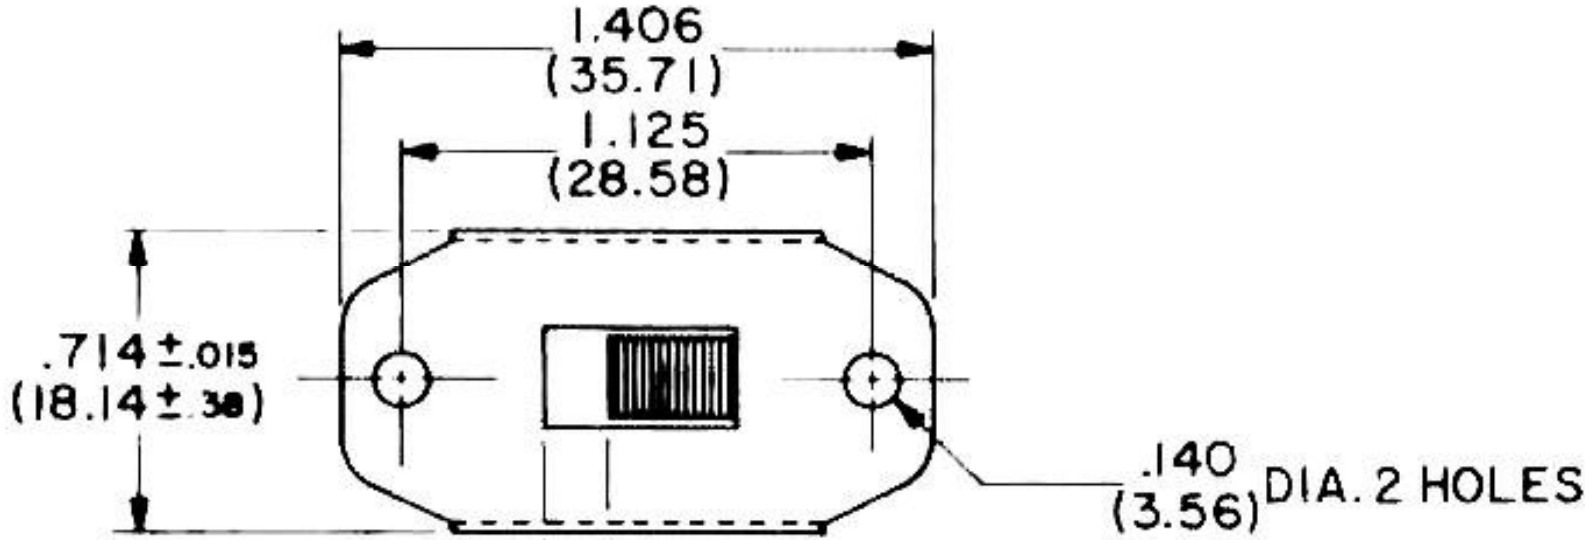

G-375A

X-ON Electronics

Largest Supplier of Electrical and Electronic Components

Click to view similar products for [Slide Switches](#) category:

Click to view products by [CW Industries](#) manufacturer: