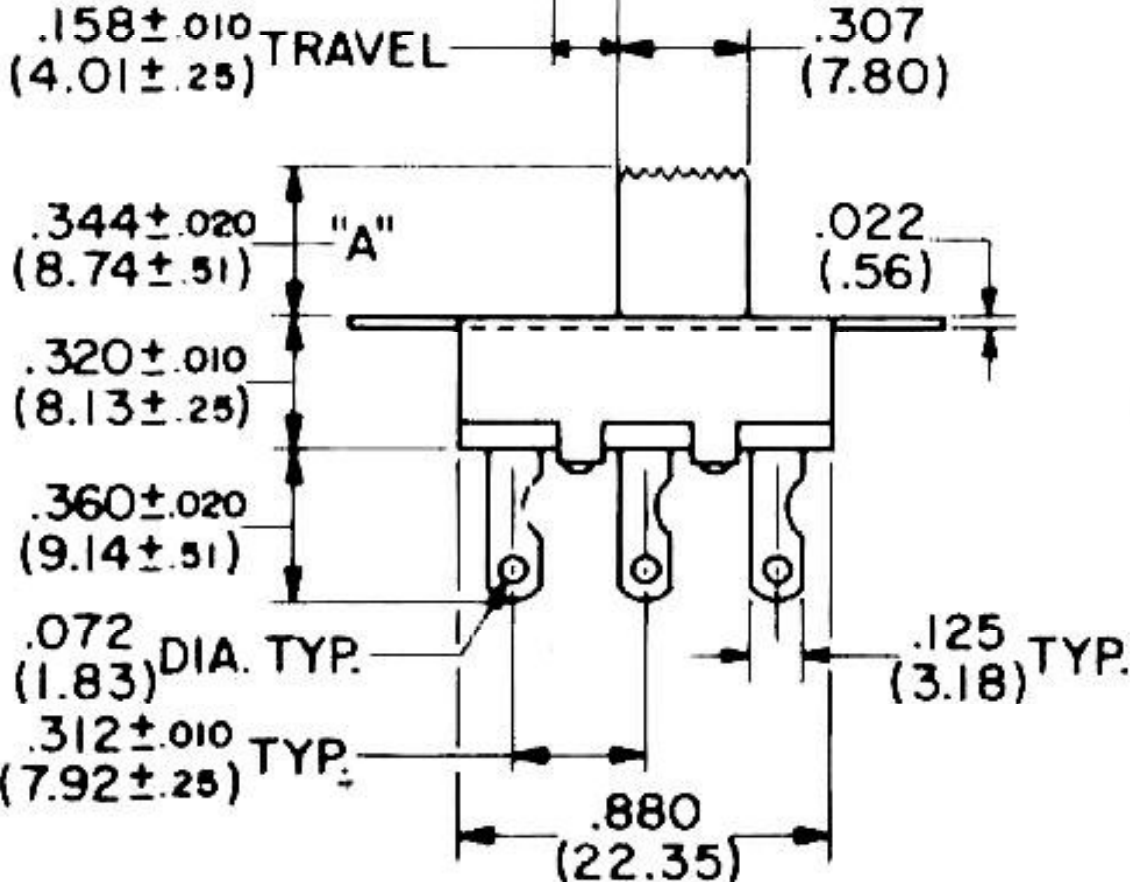

G-375A

X-ON Electronics

Largest Supplier of Electrical and Electronic Components

Click to view similar products for [Slide Switches](#) category:

Click to view products by [CW Industries](#) manufacturer: