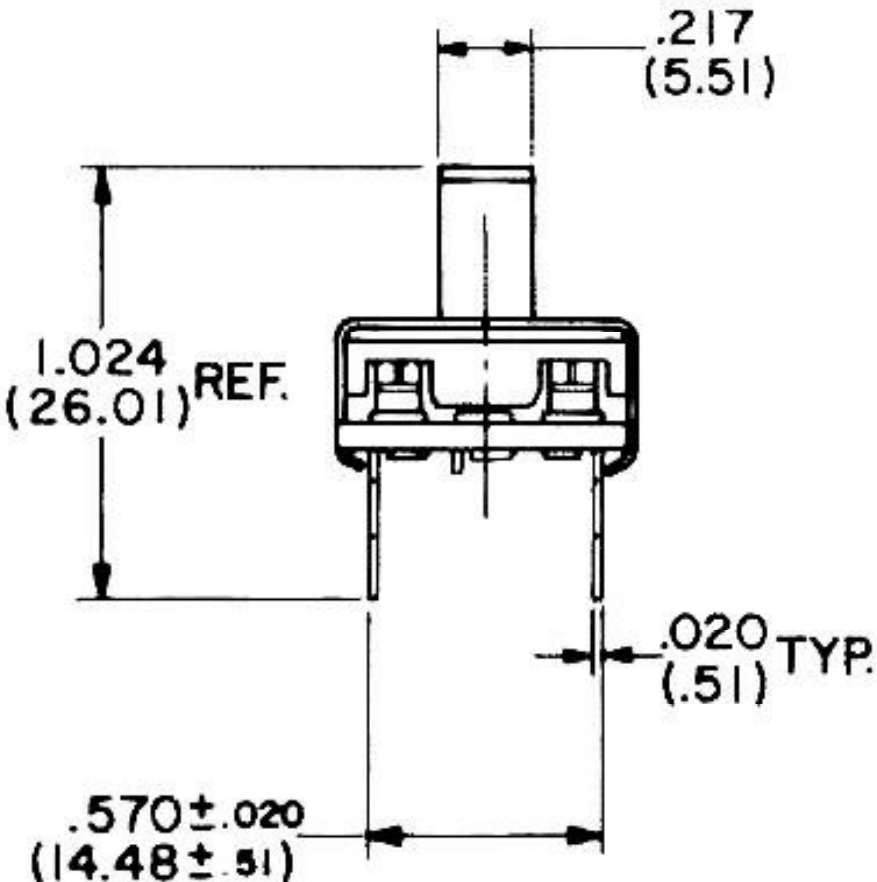

G-375A

X-ON Electronics

Largest Supplier of Electrical and Electronic Components

Click to view similar products for [Slide Switches](#) category:

Click to view products by [CW Industries](#) manufacturer: