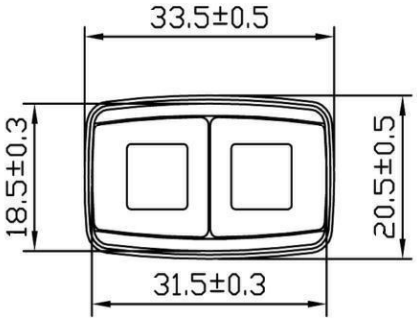

Rating	16A 125VAC 1/3HP 10A 250VAC 1/2HP	Mounting Hole	Circuit Diagram	
	10(4) 250V~			
Contact Resistance	50m ohm Max.			
Insulation Resistance	DC 500V 100M ohm Min.			
Dielectric Strength	AC 1500V 1 minute			
Switch Function	3P SPDT ON-ON			
		Thickness	X	Y
		0.75...3	27.6-0.1	13.8+0.1
		3...4	27.8-0.1	13.8+0.1
		4...5	28.0-0.1	13.8+0.1