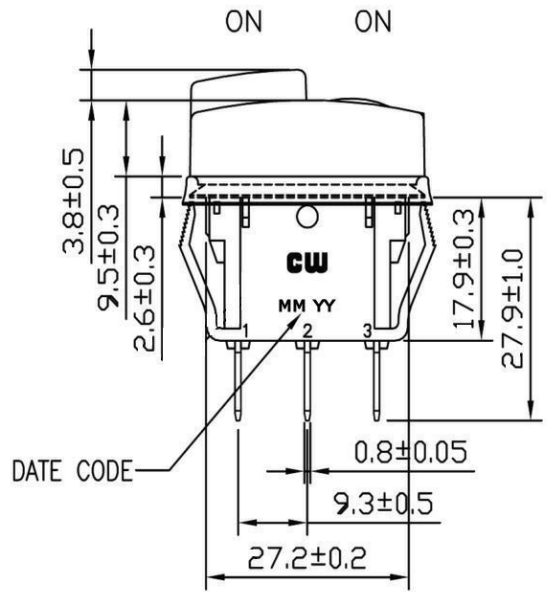

Rating	16A 125VAC 1/3HP 10A 250VAC 1/2HP	Mounting Hole	Circuit Diagram	
	10(4) 250V~			
Contact Resistance	50m ohm Max.			
Insulation Resistance	DC 500V 100M ohm Min.			
Dielectric Strength	AC 1500V 1 minute			
Switch Function	3P SPDT ON-ON			
		Thickness	X	Y
		0.75...3	27.6-0.1	13.8+0.1
		3...4	27.8-0.1	13.8+0.1
		4...5	28.0-0.1	13.8+0.1

Material:
 Frame: Black, Nylon# 66
 Actuator 1: Green, Nylon# 66
 Actuator 2: Red, Nylon# 66
 Printed: None
 Waterproof: IP56

RoHS Compliant

CW INDUSTRIES
 Southampton, Pa. 18966
 Tel 215.355.7080/www.cwind.com

Date Drawn: 5/19/10

Rev. 0

Unit: mm

Checked By: EJP

Title: PUSH BUTTON SWITCH

CW P/N: GPB526C01BGR

X-ON Electronics

Largest Supplier of Electrical and Electronic Components