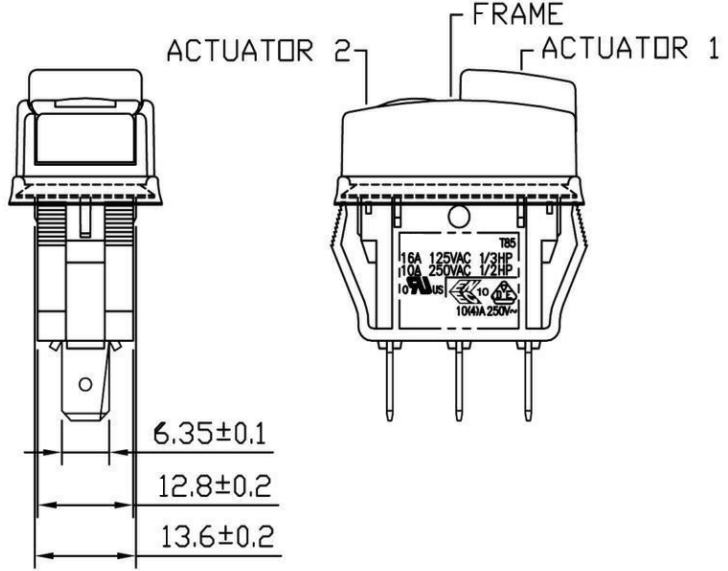

Rating	16A 125VAC 1/3HP 10A 250VAC 1/2HP	Mounting Hole	Circuit Diagram	
	10(4) 250V~			
Contact Resistance	50m ohm Max.			
Insulation Resistance	DC 500V 100M ohm Min.			
Dielectric Strength	AC 1500V 1 minute			
Switch Function	3P SPDT ON-ON			
		Thickness	X	Y
		0.75...3	27.6-0.1	13.8+0.1
		3...4	27.8-0.1	13.8+0.1
		4...5	28.0-0.1	13.8+0.1

Material:
 Frame: Black, Nylon# 66
 Actuator 1: Green, Nylon# 66
 Actuator 2: Red, Nylon# 66
 Printed: None
 Waterproof: IP56

RoHS Compliant

CW INDUSTRIES
 Southampton, Pa. 18966
 Tel 215.355.7080/www.cwind.com

Date Drawn: 5/19/10

Rev. 0

Unit: mm

Checked By: EJP

Title: PUSH BUTTON SWITCH

CW P/N: GPB526C01BGR

X-ON Electronics

Largest Supplier of Electrical and Electronic Components