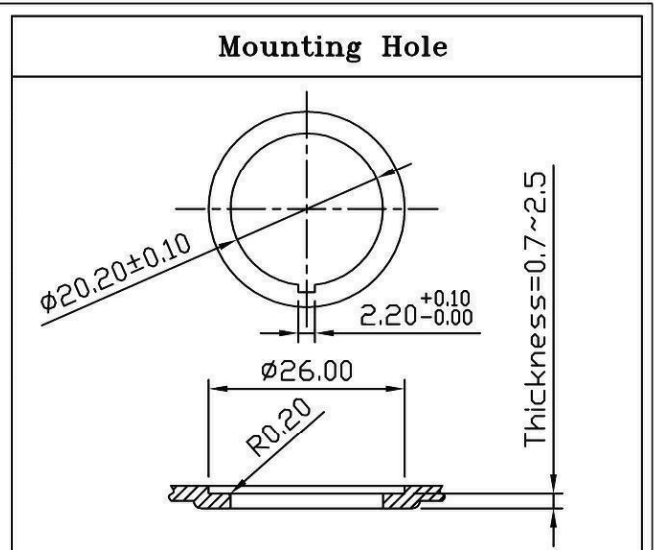

()=Momentary Function

Material:
Frame: Black, Nylon 66 (94-V2)
Actuator: Black, PC (94-V2)
Terminals: Silver plated, Copper alloy
Waterproof Rubber: Black, Silicone
Printed: None
Waterproof: IP65

Full travel: 4.5mm