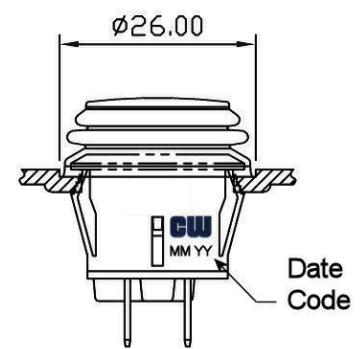

Rating	10A 125V, 6A 250V AC 1/2HP 125/250VAC	
	20A 14VDC, 10A 28VDC	
Contact Resistance	50m ohm Max.	
Insulation Resistance	DC 500V 100M ohm Min.	
Dielectric Strength	AC 1500V 1 minute	
Operation Temp.	- 25 °C ~ 85 °C	
Function	4P DPST (ON)-OFF	

()=Momentary Function

Material:
Frame: Black, Nylon 66 (94-V2)
Actuator: Black, PC (94-V2)
Terminals: Silver plated, Copper alloy
Waterproof Rubber: Black, Silicone
Printed: None
Waterproof: IP65

Full travel: 4.5mm