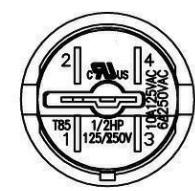

Rating	10A 125V, 6A 250V AC 1/2HP 125/250VAC	
	20A 14VDC, 10A 28VDC	
Contact Resistance	50m ohm Max.	
Insulation Resistance	DC 500V 100M ohm Min.	
Dielectric Strength	AC 1500V 1 minute	
Operation Temp.	- 25 °C ~ 85 °C	
Function	4P DPST (ON)-OFF	

()=Momentary Function

Material:
Frame: Black, Nylon 66 (94-V2)
Actuator: Black, PC (94-V2)
Terminals: Silver plated, Copper alloy
Waterproof Rubber: Black, Silicone
Printed: None
Waterproof: IP65

Full travel: 4.5mm