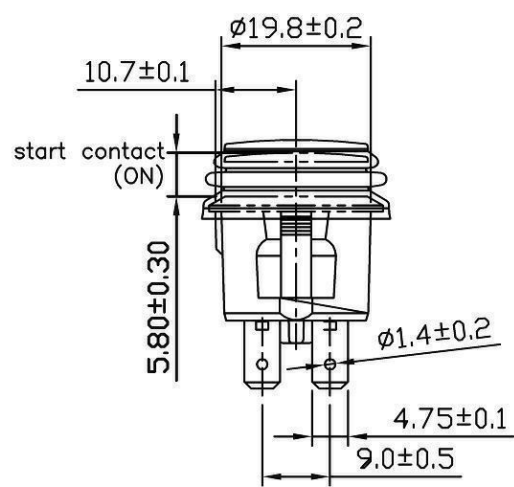

Rating	10A 125V, 6A 250V AC 1/2HP 125/250VAC	
	20A 14VDC, 10A 28VDC	
Contact Resistance	50m ohm Max.	
Insulation Resistance	DC 500V 100M ohm Min.	
Dielectric Strength	AC 1500V 1 minute	
Operation Temp.	- 25 °C ~ 85 °C	
Function	4P DPST (ON)-OFF	

()=Momentary Function

Material:
Frame: Black, Nylon 66 (94-V2)
Actuator: Black, PC (94-V2)
Terminals: Silver plated, Copper alloy
Waterproof Rubber: Black, Silicone
Printed: None
Waterproof: IP65

Full travel: 4.5mm

RoHS Compliant

1 Added date code. 1/17/11.

CW INDUSTRIES
 Southampton, Pa. 18966
 Tel 215.355.7080/www.cwind.com

Date Drawn: 12/15/10
 Rev. 1
 Title: **PUSH BUTTON SWITCH**

Unit: mm	Checked By: G.Guld
CW P/N: GPB527A202BB	