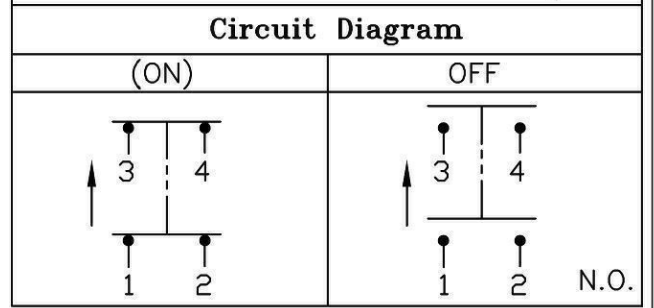

()=Momentary Function

Material:
Frame: Black, Nylon 66 (94-V2)
Actuator: Black, PC (94-V2)
Terminals: Silver plated, Copper alloy
Waterproof Rubber: Black, Silicone
Printed: None
Waterproof: IP65

Full travel: 4.5mm