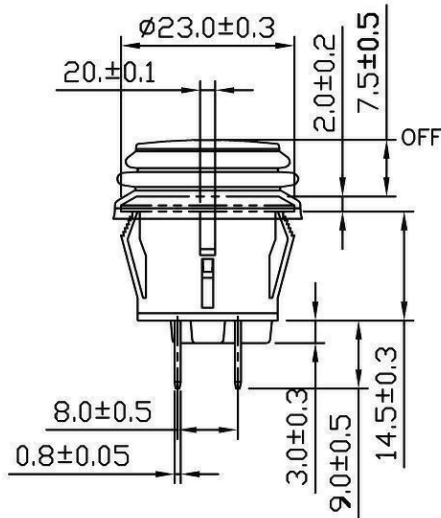

Rating	10A 125V, 6A 250V AC 1/2HP 125/250VAC	
	20A 14VDC, 10A 28VDC	
Contact Resistance	50m ohm Max.	
Insulation Resistance	DC 500V 100M ohm Min.	
Dielectric Strength	AC 1500V 1 minute	
Operation Temp.	- 25 °C ~ 85 °C	
Function	4P DPST (ON)-OFF	

()=Momentary Function

Material:
Frame: Black, Nylon 66 (94-V2)
Actuator: Black, PC (94-V2)
Terminals: Silver plated, Copper alloy
Waterproof Rubber: Black, Silicone
Printed: None
Waterproof: IP65

Full travel: 4.5mm

RoHS Compliant

1 Added date code. 1/17/11.

CW INDUSTRIES
 Southampton, Pa. 18966
 Tel 215.355.7080/www.cwind.com

Date Drawn: 12/15/10
 Rev. 1
 Title: **PUSH BUTTON SWITCH**

Unit: mm	Checked By: G.Guld
CW P/N: GPB527A202BB	