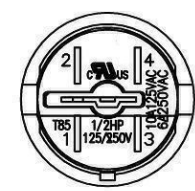

Rating	10A 125V, 6A 250V AC 1/2HP 125/250VAC	
	20A 14VDC, 10A 28VDC	
Contact Resistance	50m ohm Max.	
Insulation Resistance	DC 500V 100M ohm Min.	
Dielectric Strength	AC 1500V 1 minute	
Operation Temp.	- 25 °C ~ 85 °C	
Function	4P DPST ON-OFF	

Material:
Frame: Black, Nylon 66 (94-V2)
Actuator: Black, PC (94-V2)
Terminals: Silver plated, Copper alloy
Waterproof Rubber: Black, Silicone
Printed: None
Waterproof: IP65

RoHS Compliant

1 | Added date code. 1/17/11.