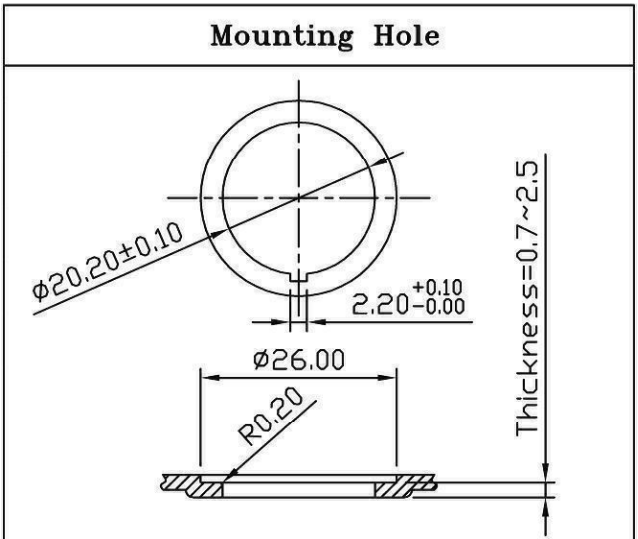

Material:
Frame: Black, Nylon 66 (94-V2)
Actuator: Black, PC (94-V2)
Terminals: Silver plated, Copper alloy
Waterproof Rubber: Black, Silicone
Printed: None
Waterproof: IP65

RoHS Compliant

1 | Added date code. 1/17/11.