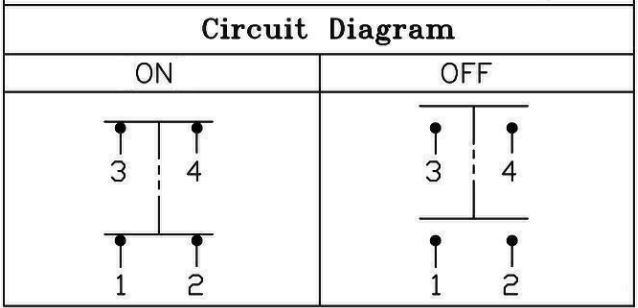

Material:
Frame: Black, Nylon 66 (94-V2)
Actuator: Black, PC (94-V2)
Terminals: Silver plated, Copper alloy
Waterproof Rubber: Black, Silicone
Printed: None
Waterproof: IP65

RoHS Compliant

1 | Added date code. 1/17/11.