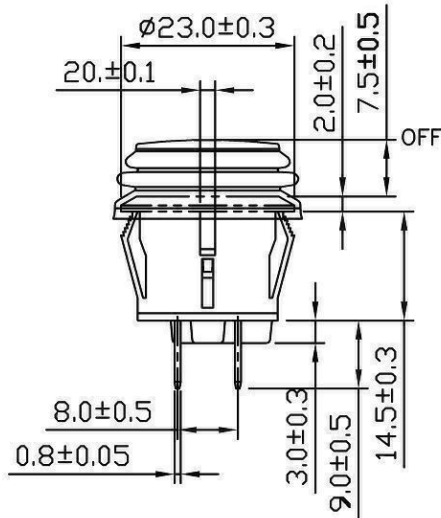

Rating	10A 125V, 6A 250V AC 1/2HP 125/250VAC	
	20A 14VDC, 10A 28VDC	
Contact Resistance	50m ohm Max.	
Insulation Resistance	DC 500V 100M ohm Min.	
Dielectric Strength	AC 1500V 1 minute	
Operation Temp.	- 25 °C ~ 85 °C	
Function	4P DPST ON-OFF	

Material:
Frame: Black, Nylon 66 (94-V2)
Actuator: Black, PC (94-V2)
Terminals: Silver plated, Copper alloy
Waterproof Rubber: Black, Silicone
Printed: None
Waterproof: IP65

RoHS Compliant

1 | Added date code. 1/17/11.

CW INDUSTRIES
 Southampton, Pa. 18966
 Tel 215.355.7080/www.cwind.com

Date Drawn: 12/14/10
 Rev. 1
 Title: **PUSH BUTTON SWITCH**

Unit: mm
 Checked By: G.Guld
 CW P/N:

GPB527B202BB

X-ON Electronics

Largest Supplier of Electrical and Electronic Components