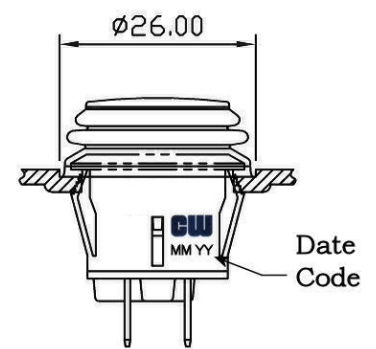

Rating	10A 125V, 6A 250V AC 1/2HP 125/250VAC	
	20A 14VDC, 10A 28VDC	
Contact Resistance	50m ohm Max.	
Insulation Resistance	DC 500V 100M ohm Min.	
Dielectric Strength	AC 1500V 1 minute	
Operation Temp.	- 25 °C ~ 85 °C	
Function	4P DPST ON-OFF	

Material:
Frame: Black, Nylon 66 (94-V2)
Actuator: Black, PC (94-V2)
Terminals: Silver plated, Copper alloy
Waterproof Rubber: Black, Silicone
Printed: None
Waterproof: IP65

RoHS Compliant

1 | Added date code. 1/17/11.