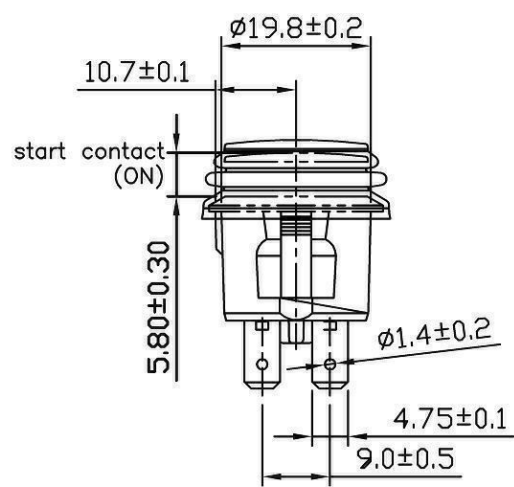

Rating	10A 125V, 6A 250V AC 1/2HP 125/250VAC	
	20A 14VDC, 10A 28VDC	
Contact Resistance	50m ohm Max.	
Insulation Resistance	DC 500V 100M ohm Min.	
Dielectric Strength	AC 1500V 1 minute	
Operation Temp.	- 25 °C ~ 85 °C	
Function	4P DPST ON-OFF	

Material:
Frame: Black, Nylon 66 (94-V2)
Actuator: Black, PC (94-V2)
Terminals: Silver plated, Copper alloy
Waterproof Rubber: Black, Silicone
Printed: None
Waterproof: IP65

RoHS Compliant

1 | Added date code. 1/17/11.

CW INDUSTRIES
 Southampton, Pa. 18966
 Tel 215.355.7080/www.cwind.com

Date Drawn: 12/14/10
 Rev. 1
 Title: **PUSH BUTTON SWITCH**

Unit: mm
 Checked By: G.Guld
 CW P/N:

GPB527B202BB

X-ON Electronics

Largest Supplier of Electrical and Electronic Components