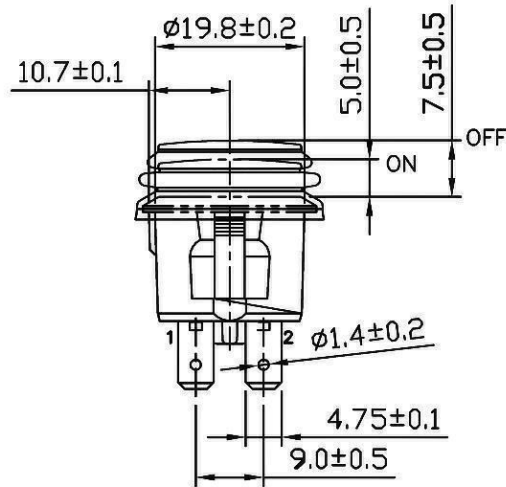

Rating	10A 125VAC, 6A 250VAC 1/2HP 125/250VAC	
	20A 14VDC	
Contact Resistance	50m ohm Max.	
Insulation Resistance	DC 500V 100M OHM Min.	
DIELECTRIC STRENGTH	AC 1500V 1 MINUTE	
Operation Temp.	- 25 °C ~ 85 °C	
Function	3P SPST ON-OFF (LED)	

**\*MATERIAL:**  
 Frame: Nylon 66 (94-V2), Black  
 Actuator: PC clear (94-V2), Red  
 Waterproof Rubber: Silicone  
 Terminals: Silver plated, Copper alloy  
 LED: Red  
 Waterproof Rubber: Black  
 Printed: None  
**Waterproof: IP65**

RoHS Compliant

1 Added date code. 1/18/11.

**CW INDUSTRIES**  
 Southampton, Pa. 18966  
 Tel 215.355.7080/www.cwind.com

Date Drawn: 1/18/11

Rev. 1

Unit: mm

Checked By: G.Guld

Title: PUSH BUTTON SWITCH

CW P/N: GPB527D2B02BR1