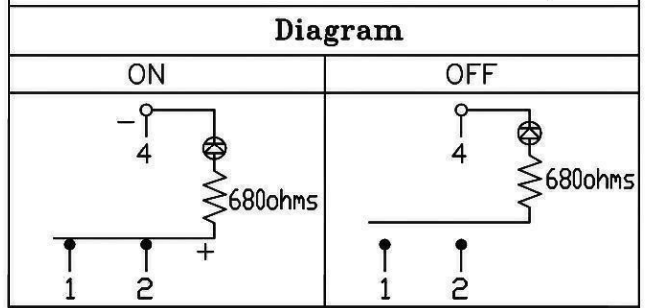

Rating	10A 125VAC, 6A 250VAC 1/2HP 125/250VAC	
	20A 14VDC	
Contact Resistance	50m ohm Max.	
Insulation Resistance	DC 500V 100M OHM Min.	
DIELECTRIC STRENGTH	AC 1500V 1 MINUTE	
Operation Temp.	- 25 °C ~ 85 °C	
Function	3P SPST ON-OFF (LED)	

**\*MATERIAL:**  
 Frame: Nylon 66 (94-V2), Black  
 Actuator: PC clear (94-V2), Red  
 Waterproof Rubber: Silicone  
 Terminals: Silver plated, Copper alloy  
 LED: Red  
 Waterproof Rubber: Black  
 Printed: None  
**Waterproof: IP65**