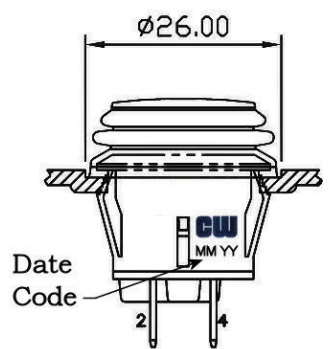

Rating	10A 125VAC, 6A 250VAC 1/2HP 125/250VAC	
	20A 14VDC	
Contact Resistance	50m ohm Max.	
Insulation Resistance	DC 500V 100M OHM Min.	
DIELECTRIC STRENGTH	AC 1500V 1 MINUTE	
Operation Temp.	- 25 °C ~ 85 °C	
Function	3P SPST ON-OFF (LED)	

**\*MATERIAL:**  
 Frame: Nylon 66 (94-V2), Black  
 Actuator: PC clear (94-V2), Red  
 Waterproof Rubber: Silicone  
 Terminals: Silver plated, Copper alloy  
 LED: Red  
 Waterproof Rubber: Black  
 Printed: None  
**Waterproof: IP65**