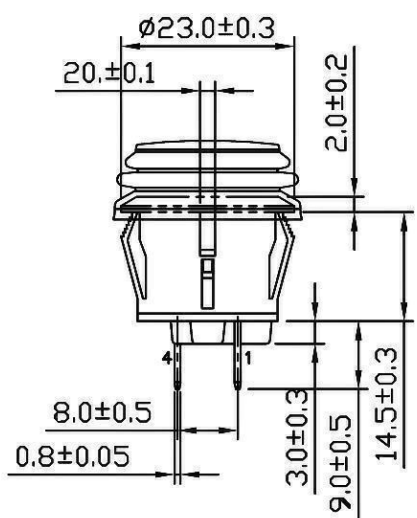

**\*MATERIAL:**  
 Frame: Nylon 66 (94-V2), Black  
 Actuator: PC clear (94-V2), Red  
 Waterproof Rubber: Silicone  
 Terminals: Silver plated, Copper alloy  
 LED: Red  
 Waterproof Rubber: Black  
 Printed: None  
**Waterproof: IP65**

RoHS Compliant

1 Added date code. 1/18/11.

**CW INDUSTRIES**  
 Southampton, Pa. 18966  
 Tel 215.355.7080/www.cwind.com

Date Drawn: 1/18/11

Rev. 1

Unit: mm

Checked By: G.Guld

Title: PUSH BUTTON SWITCH