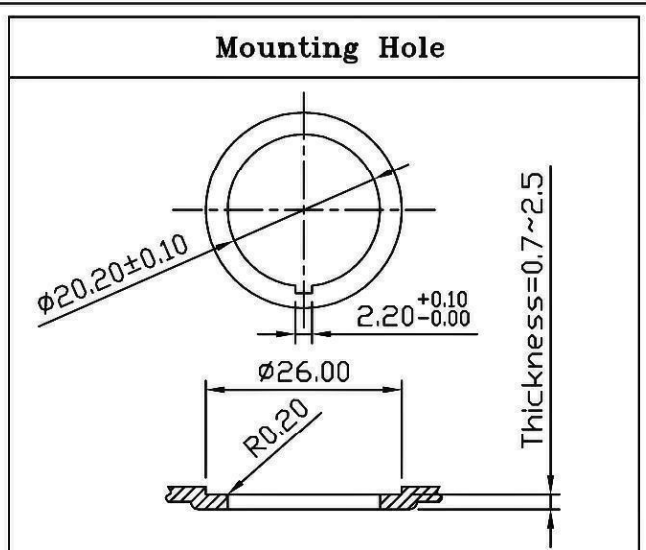

**\*MATERIAL:**  
 Frame: Nylon 66 (94-V2), Black  
 Actuator: PC clear (94-V2), Red  
 Waterproof Rubber: Silicone  
 Terminals: Silver plated, Copper alloy  
 LED: Red  
 Waterproof Rubber: Black  
 Printed: None  
**Waterproof: IP65**