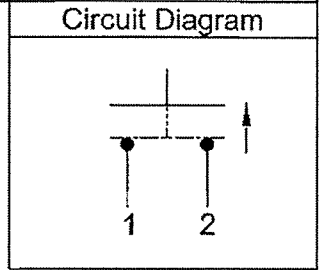

() = Momentary Function

MATERIAL:

Frame: Black, Nylon 66 (94-V2)
 Actuator: PC Clear (94-V2), For Color Ref. "X"
 in Actuator Color Chart and CW P/N.
 Waterproof Rubber: Black, Silicone
 Printed: None

Waterproof: IP65
 Electrical life at full load: 20,000 cycles.