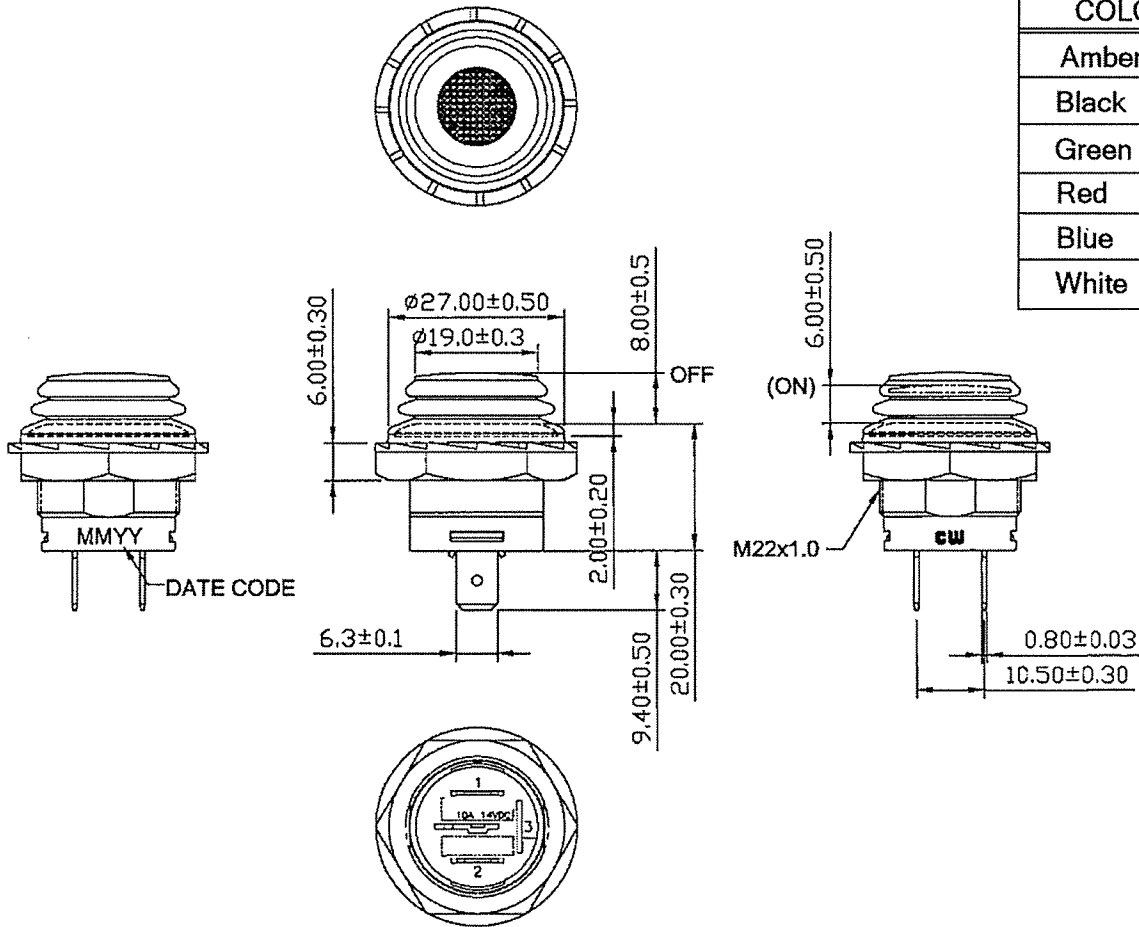

ACTUATOR COLOR	X
Amber	A
Black	B
Green	G
Red	R
Blue	U
White	W