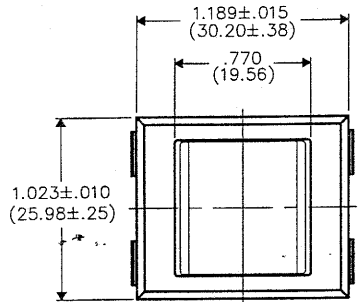

DIMENSIONS IN INCHES (MILLIMETERS)
DO NOT SCALE DRAWING

Dwg. No.
GR-2023A-0002

FORM-B4
REVISIONS
0
RELEASED: 8-23-2006
DSW
SEP 20 2006

CW INDUSTRIES
Southampton, Pa. 18966

TOLERANCES UNLESS OTHERWISE SPECIFIED

2 Place Decimal ±.010	METRIC
3 Place Decimal ±.005	1 Place Dec. ±.25mm
Angles ±1°	2 Place Dec. ±.13mm

Made for: CW IND.
Drawn by: DGW 8-23-2006
Checked by: G. Guld 9-15-06
Approval: B.F. Langman 9-19-06