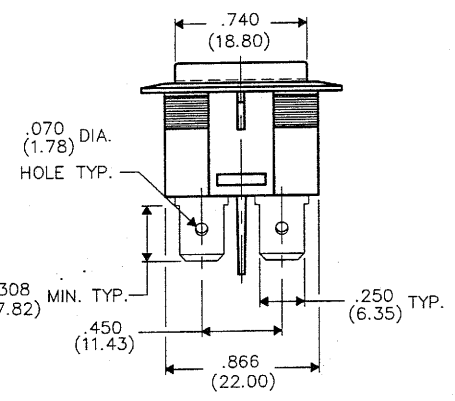

DIMENSIONS IN INCHES (MILLIMETERS)
DO NOT SCALE DRAWING

Dwg. No.
GR-2023A-0002

FORM-B4
REVISIONS
0
RELEASED: 8-23-2006
DSW
SEP 20 2006

CW INDUSTRIES
Southampton, Pa. 18966

TOLERANCES UNLESS OTHERWISE SPECIFIED

2 Place Decimal ±.010	METRIC
3 Place Decimal ±.005	1 Place Dec. ±.25mm
Angles ±1°	2 Place Dec. ±.13mm

Made for: CW IND.
Drawn by: DGW 8-23-2006
Checked by: G. Guld 9-15-06
Approval: B.F. Langman 9-19-06

Title:
**ROCKER SWITCH
D.P.- D.T.- C.O.
ON-OFF-ON**

Division:
SWITCH

Dwg. No.
GR-2023A-0002

X-ON Electronics

Largest Supplier of Electrical and Electronic Components

Click to view similar products for [Rocker Switches](#) category: