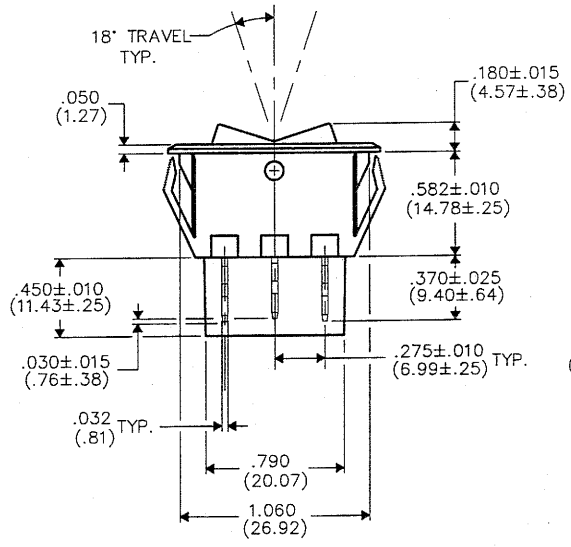

DIMENSIONS IN INCHES (MILLIMETERS)
DO NOT SCALE DRAWING

Dwg. No.
GR-2023A-0002

FORM-B4
REVISIONS
0
RELEASED: 8-23-2006
DSW
SEP 20 2006

CW INDUSTRIES
Southampton, Pa. 18966

TOLERANCES UNLESS OTHERWISE SPECIFIED

2 Place Decimal ±.010	METRIC
3 Place Decimal ±.005	1 Place Dec. ±.25mm
Angles ±1°	2 Place Dec. ±.13mm

Made for: CW IND.
Drawn by: DGW 8-23-2006
Checked by: G. Guld 9-15-06
Approval: B.F. Langman 9-19-06

Title:
**ROCKER SWITCH
D.P.- D.T.- C.O.
ON-OFF-ON**

Division:
SWITCH

Dwg. No.
GR-2023A-0002

X-ON Electronics

Largest Supplier of Electrical and Electronic Components

Click to view similar products for [Rocker Switches](#) category: