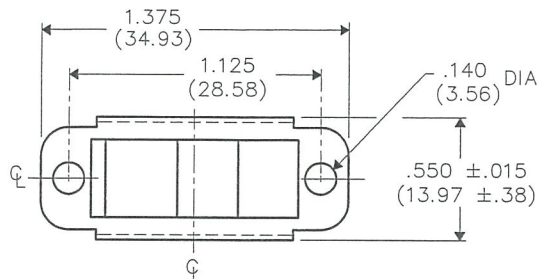

DIMENSIONS IN INCHES (MILLIMETERS)  
DO NOT SCALE DRAWING .....

Dwg. No.  
**GR5-326-XXXX**

-XXXX	ROCKER KNOB COLOR
-0889	ORANGE
-0890	BLUE
-0891	RED
-0892	WHITE
-0893	YELLOW

B-FORMAT 2002	<b>REVISIONS</b>	RELEASED: DGW 7-01-13	7-01-13	1	2	3	4	5	6	7	8	9	10
---------------	------------------	--------------------------	---------	---	---	---	---	---	---	---	---	---	----

PDF MADE	<b>CW INDUSTRIES</b> Southampton, Pa. 18966	Title: <b>SWITCH ASSEMBLY D.P.- D.T.</b>
	TOLERANCES UNLESS OTHERWISE SPECIFIED	
	2 Place Decimal ±.010 METRIC 3 Place Decimal ±.005 1 Place Dec. ±.25mm Angles ..... ±1' 2 Place Dec. ±.13mm	
	Made for: CW IND.	Division: <b>SWITCH</b>
Drawn by: DGW 7-01-13		Dwg. No. <b>GR5-326-XXXX</b>
Checked by: <i>G. Guld 7-2-13</i>		
Approval: <i>G. Guld 7-2-13</i>		