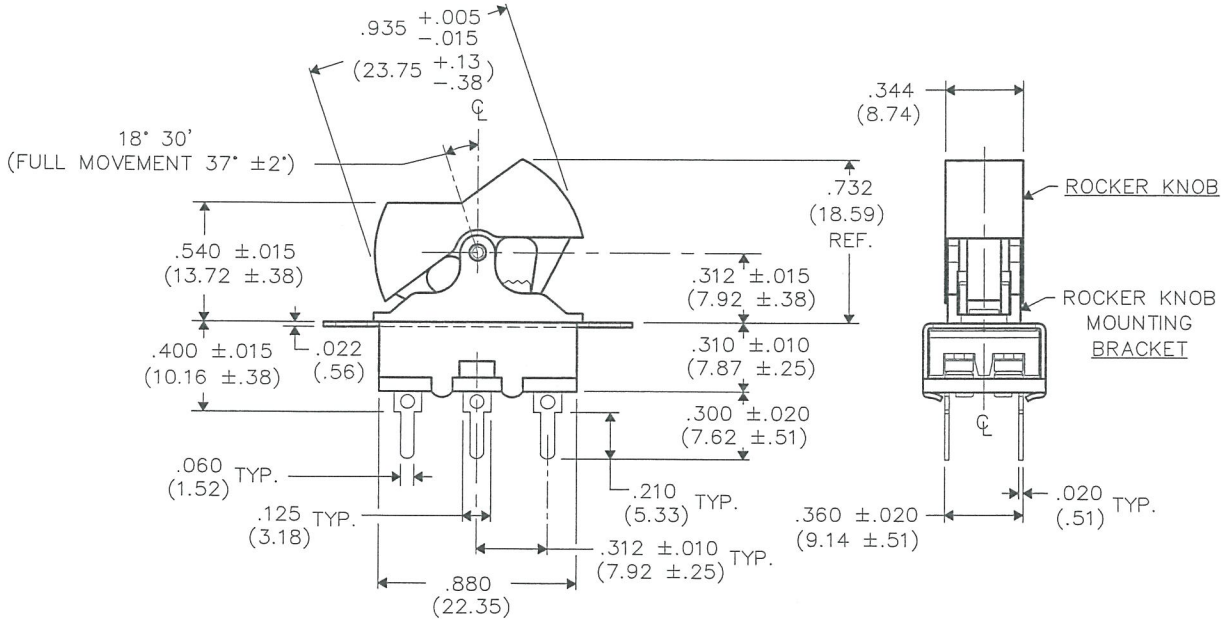

DIMENSIONS IN INCHES (MILLIMETERS)  
DO NOT SCALE DRAWING .....

Dwg. No.  
**GR5-326-XXXX**

-XXXX	ROCKER KNOB COLOR
-0889	ORANGE
-0890	BLUE
-0891	RED
-0892	WHITE
-0893	YELLOW

B-FORMAT 2002	<b>REVISIONS</b>	RELEASED: DGW 7-01-13	7-01-13	1	2	3	4	5	6	7	8	9	10
---------------	------------------	--------------------------	---------	---	---	---	---	---	---	---	---	---	----

PDF MADE	<b>CW INDUSTRIES</b> Southampton, Pa. 18966	Title: <b>SWITCH ASSEMBLY D.P.- D.T.</b>
	TOLERANCES UNLESS OTHERWISE SPECIFIED	
	2 Place Decimal ±.010 METRIC 3 Place Decimal ±.005 1 Place Dec. ±.25mm Angles ..... ±1' 2 Place Dec. ±.13mm	
	Made for: CW IND.	Division: <b>SWITCH</b>
Drawn by: DGW 7-01-13		Dwg. No. <b>GR5-326-XXXX</b>
Checked by: <i>G. Guld 7-2-13</i>		
Approval: <i>G. Guld 7-2-13</i>		