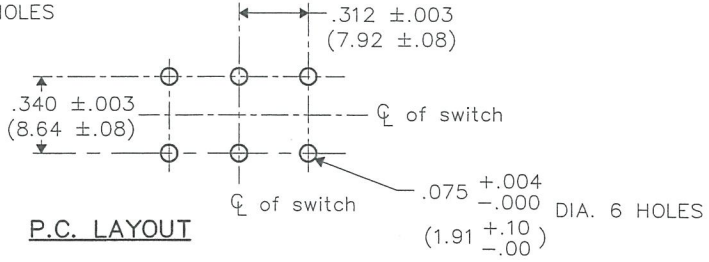

DIMENSIONS IN INCHES (MILLIMETERS)  
DO NOT SCALE DRAWING .....

Dwg. No.  
**GR5-326-XXXX**

-XXXX	ROCKER KNOB COLOR
-0889	ORANGE
-0890	BLUE
-0891	RED
-0892	WHITE
-0893	YELLOW

B-FORMAT 2002	<b>REVISIONS</b>	RELEASED: DGW 7-01-13	7-01-13	1	2	3	4	5	6	7	8	9	10
---------------	------------------	--------------------------	---------	---	---	---	---	---	---	---	---	---	----

PDF MADE	<b>CW INDUSTRIES</b> Southampton, Pa. 18966	Title: <b>SWITCH ASSEMBLY D.P.- D.T.</b>
	TOLERANCES UNLESS OTHERWISE SPECIFIED	
	2 Place Decimal ±.010 METRIC 3 Place Decimal ±.005 1 Place Dec. ±.25mm Angles ..... ±1' 2 Place Dec. ±.13mm	
	Made for: CW IND.	Division: <b>SWITCH</b>
Drawn by: DGW 7-01-13		Dwg. No. <b>GR5-326-XXXX</b>
Checked by: <i>G. Guld 7-2-13</i>		
Approval: <i>G. Guld 7-2-13</i>		