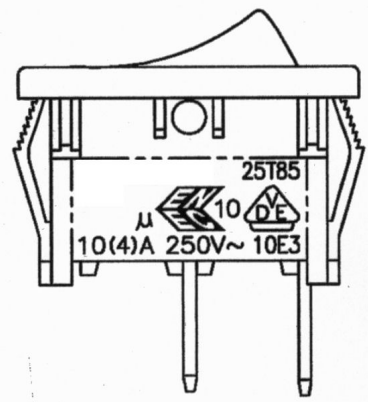

**BASE COLOR:** Black  
**BUTTON COLOR:** Black  
**PRINTED:** White, hot stamping

RoHS Compliant

 <b>CW INDUSTRIES</b> Southampton, Pa. 18966 Tel 215.355.7080/www.cwind.com	Date Drawn: 12/22/09	Rev. 0	Unit: mm	Checked By: G. Guld
	Title: <b>ROCKER SWITCH</b>		CW P/N: <b>GRB066A02BB2</b>	