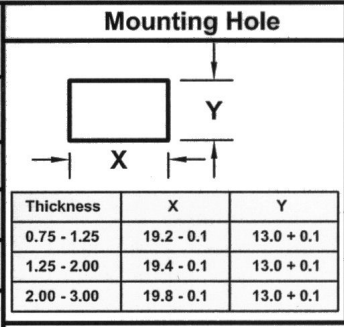

**BASE COLOR:** Black  
**BUTTON COLOR:** Black  
**PRINTED:** White, hot stamping

RoHS Compliant

 <b>CW INDUSTRIES</b> Southampton, Pa. 18966 Tel 215.355.7080/www.cwind.com	Date Drawn: 12/22/09	Rev. 0	Unit: mm	Checked By: G. Guld
	Title: <b>ROCKER SWITCH</b>		CW P/N: <b>GRB066A02BB2</b>	