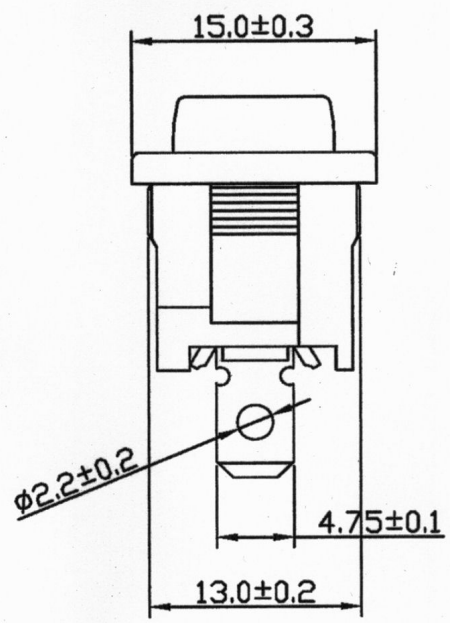

**BASE COLOR:** Black  
**BUTTON COLOR:** Black  
**PRINTED:** White, hot stamping

RoHS Compliant

 <b>CW INDUSTRIES</b> Southampton, Pa. 18966 Tel 215.355.7080/www.cwind.com	Date Drawn: 12/22/09	Rev. 0	Unit: mm	Checked By: G. Guld
	Title: <b>ROCKER SWITCH</b>		CW P/N: <b>GRB066A02BB2</b>	