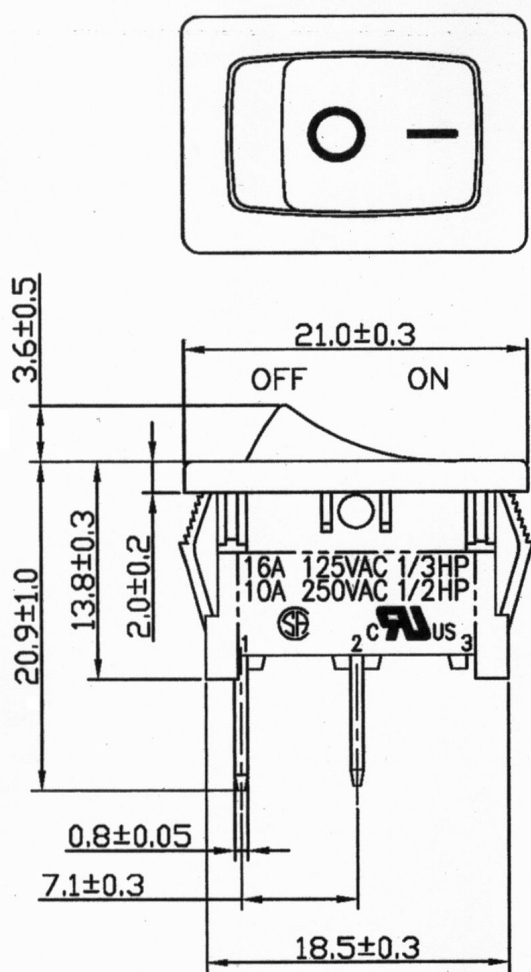

Rating	16A 125 VAC 1/3 HP 10A 250 VAC 1/2 HP	
	10(4) A 250V ~	
Contact Resistance	50m ohm max.	
Insulation Resistance	DC 500V 100M ohm min.	
Dielectric Strength	AC 1500V 1 minute	
Operating Temperature	-25°C ~ 85°C	

**BASE COLOR:** Black  
**BUTTON COLOR:** Black  
**PRINTED:** White, hot stamping

RoHS Compliant

 <b>CW INDUSTRIES</b> Southampton, Pa. 18966 Tel 215.355.7080/www.cwind.com	Date Drawn: 12/22/09	Rev. 0	Unit: mm	Checked By: G. Guld
	Title: <b>ROCKER SWITCH</b>		CW P/N: <b>GRB066A02BB2</b>	