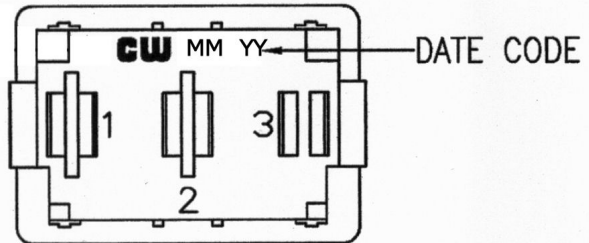

Rating	16A 125 VAC 1/3 HP 10A 250 VAC 1/2 HP	
	10(4) A 250V ~	
Contact Resistance	50m ohm max.	
Insulation Resistance	DC 500V 100M ohm min.	
Dielectric Strength	AC 1500V 1 minute	
Operating Temperature	-25°C ~ 85°C	

**BASE COLOR:** Black  
**BUTTON COLOR:** Black  
**PRINTED:** White, hot stamping

RoHS Compliant

 <b>CW INDUSTRIES</b> Southampton, Pa. 18966 Tel 215.355.7080/www.cwind.com	Date Drawn: 12/22/09	Rev. 0	Unit: mm	Checked By: G. Guld
	Title: <b>ROCKER SWITCH</b>		CW P/N: <b>GRB066A02BB2</b>	