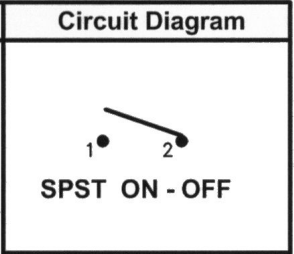

**BASE COLOR:** Black  
**BUTTON COLOR:** Black  
**PRINTED:** White, hot stamping

RoHS Compliant

 <b>CW INDUSTRIES</b> Southampton, Pa. 18966 Tel 215.355.7080/www.cwind.com	Date Drawn: 12/22/09	Rev. 0	Unit: mm	Checked By: G. Guld
	Title: <b>ROCKER SWITCH</b>		CW P/N: <b>GRB066A02BB2</b>	