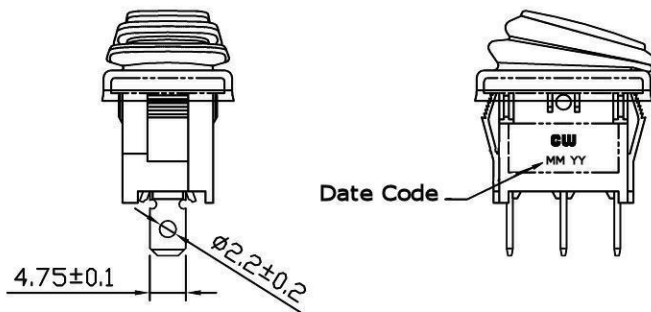

<b>Rating</b>	20A 12V DC		<b>Circuit Diagram</b>  									
<b>Contact Resistance</b>	50m ohm Max.											
<b>Insulation Resistance</b>	DC 500V 100M ohm Min.	<table border="1"> <tr> <td>Thickness</td> <td>X</td> <td>Y</td> </tr> <tr> <td>0.75....1.5</td> <td>19.4-0.1</td> <td>13+0.1</td> </tr> <tr> <td>1.5....2.5</td> <td>19.8-0.1</td> <td>13+0.1</td> </tr> </table>	Thickness	X	Y	0.75....1.5	19.4-0.1	13+0.1	1.5....2.5	19.8-0.1	13+0.1	
Thickness	X	Y										
0.75....1.5	19.4-0.1	13+0.1										
1.5....2.5	19.8-0.1	13+0.1										
<b>Dielectric Strength</b>	AC 1000V 1 minute											
<b>Operation Temperature</b>	-25°C~85°C											
<b>Switch Function</b>	3P SPST ON-OFF(LED)											

Material:  
 Frame: Nylon 66 (94-V2), Black  
 Actuator: PC clear (94-V2), Red  
 Waterproof Rubber: Silicone, Black  
 Terminals: Silver plated, Copper alloy  
 Hot stamping: None  
 Waterproof: IP65  
 LED: Red