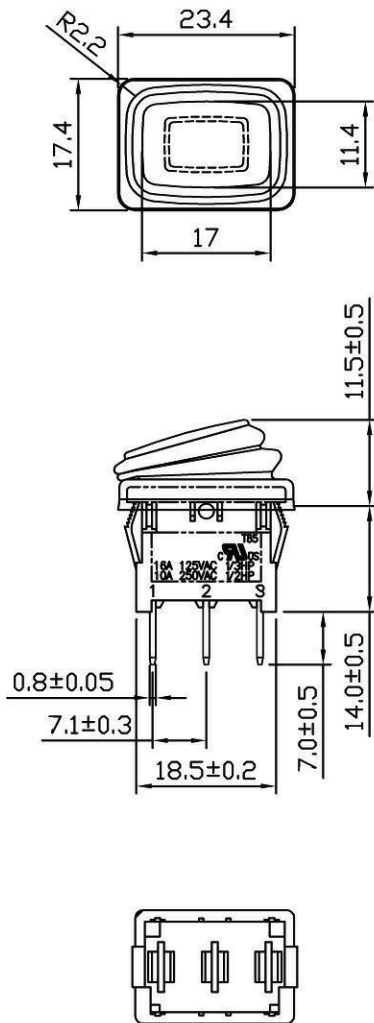

<b>Rating</b>	20A 12V DC		<b>Circuit Diagram</b>  									
<b>Contact Resistance</b>	50m ohm Max.											
<b>Insulation Resistance</b>	DC 500V 100M ohm Min.	<table border="1"> <tr> <td>Thickness</td> <td>X</td> <td>Y</td> </tr> <tr> <td>0.75....1.5</td> <td>19.4-0.1</td> <td>13+0.1</td> </tr> <tr> <td>1.5....2.5</td> <td>19.8-0.1</td> <td>13+0.1</td> </tr> </table>	Thickness	X	Y	0.75....1.5	19.4-0.1	13+0.1	1.5....2.5	19.8-0.1	13+0.1	
Thickness	X	Y										
0.75....1.5	19.4-0.1	13+0.1										
1.5....2.5	19.8-0.1	13+0.1										
<b>Dielectric Strength</b>	AC 1000V 1 minute											
<b>Operation Temperature</b>	-25°C~85°C											
<b>Switch Function</b>	3P SPST ON-OFF(LED)											

Material:  
 Frame: Nylon 66 (94-V2), Black  
 Actuator: PC clear (94-V2), Red  
 Waterproof Rubber: Silicone, Black  
 Terminals: Silver plated, Copper alloy  
 Hot stamping: None  
 Waterproof: IP65  
 LED: Red

RoHS Compliant

**CW INDUSTRIES**  
 Southampton, Pa. 18966  
 Tel 215.355.7080/www.cwind.com

Date Drawn: 5/17/10

Rev. 0

Unit: mm

Checked By: GG

Title: **ROCKER SWITCH**

CW P/N: **GRB066B802BR1**