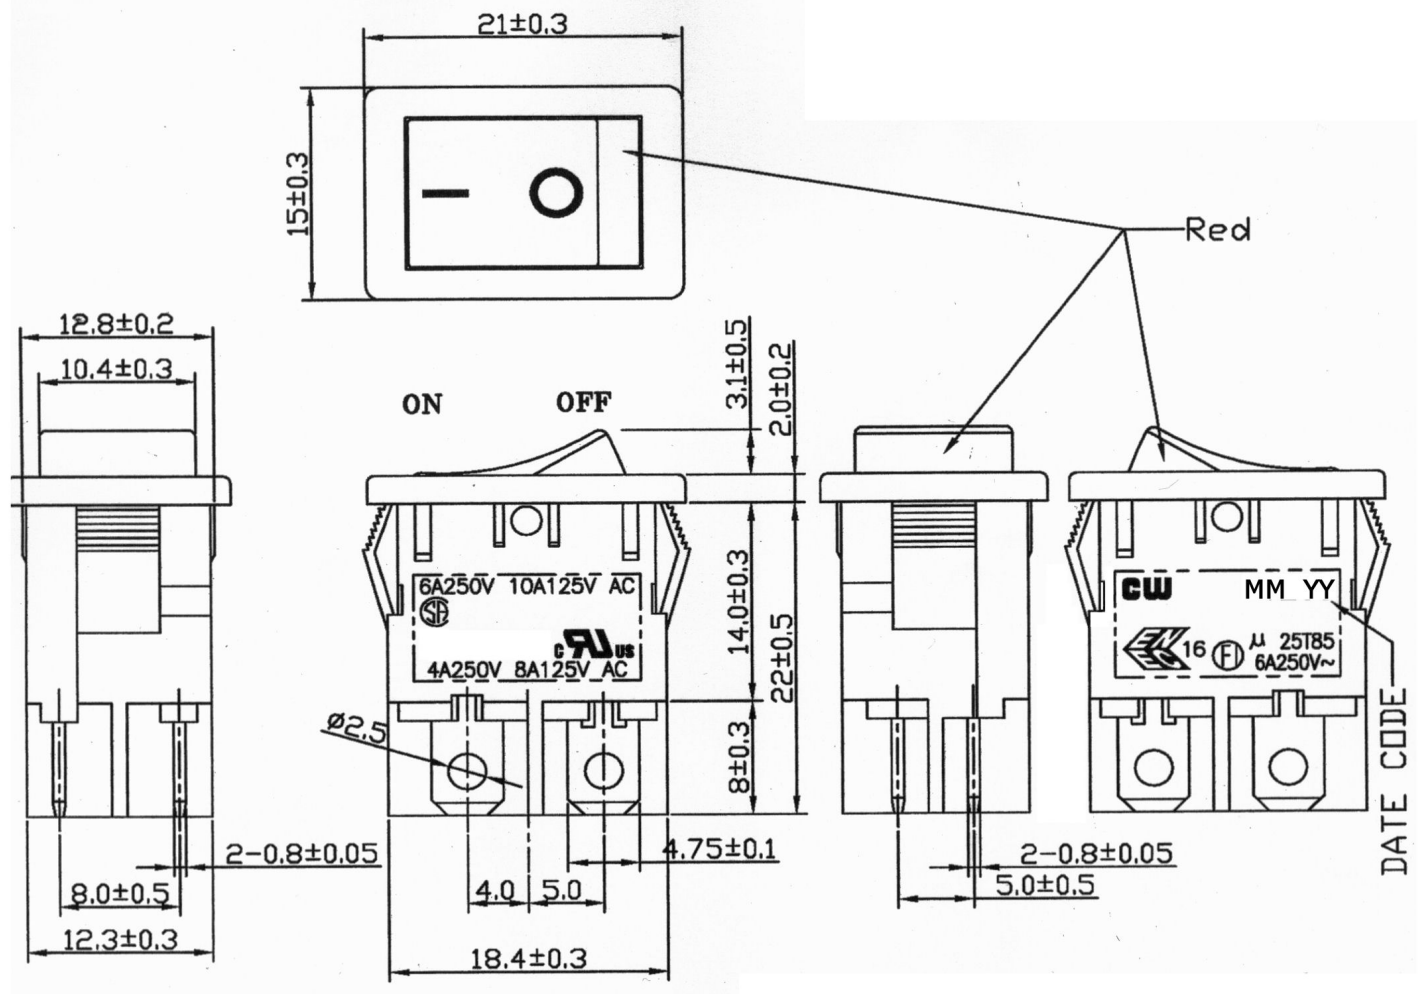

Rating	8A 125V, 4A 250V AC 10A 125V, 6A 250V AC		Mounting Hole		 DPST ON - OFF
	 6A 250V ~				
Contact Resistance	50m ohm max.		Thickness	X	Y
Insulation Resistance	DC 500V 100M ohm min.		0.75 - 1.25	19.2 - 0.1	13.1 + 0.1
Dielectric Strength	AC 1500V 1 minute		1.25 - 2.00	19.4 - 0.1	13.1 + 0.1
Operating Temperature	-25° C ~ 85° C		2.00 - 3.00	19.8 - 0.1	13.1 + 0.1

BASE COLOR: Black
BUTTON COLOR: Black / Red
PRINTING: White, Hot Stamping

RoHS Compliant

 CW INDUSTRIES Southampton, Pa. 18966 Tel 215.355.7080/www.cwind.com	Date Drawn: 12/17/09	Rev. 0	Unit: mm	Checked By: G. Guld
	Title: ROCKER SWITCH		CW P/N: GRB073A202BB	