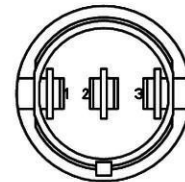

MATERIAL:
Frame: Black, Nylon 66 (94-V2)
Actuator: Black, PC (94-V2)
Waterproof Rubber: Black, Silicone
Terminals: Silver plated, Copper alloy
Hot Stamping: None
Waterproof: IP65

RoHS Compliant

CW INDUSTRIES
 Southampton, Pa. 18966
 Tel 215.355.7080/www.cwind.com

Date Drawn: 6/23/06

Rev. 1

Unit: mm

Checked By: GG

Title: **ROCKER SWITCH**

CW P/N: **GRB112A802BB**

X-ON Electronics

Largest Supplier of Electrical and Electronic Components