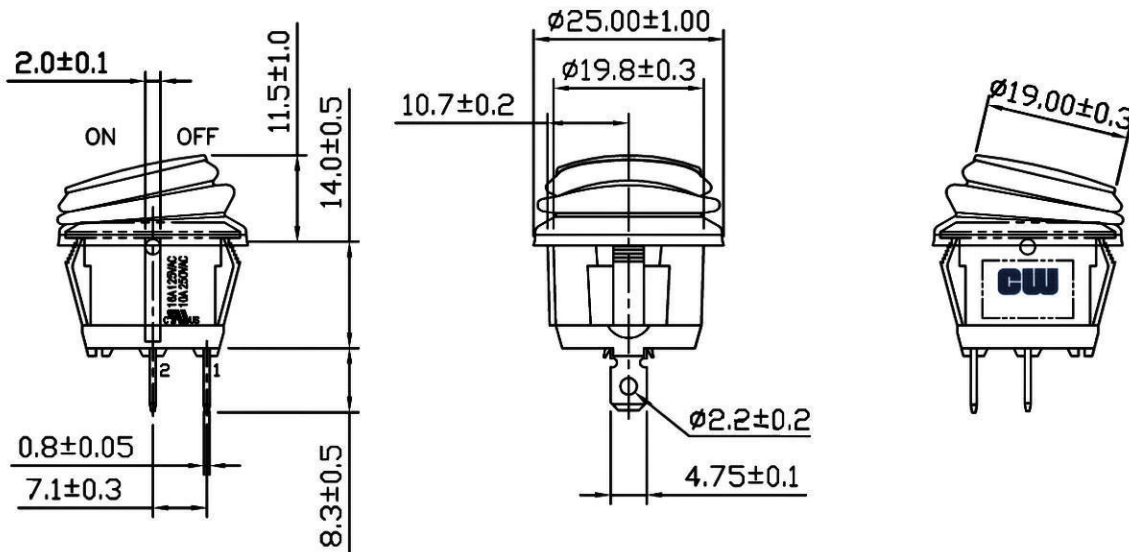

Rating	16A 125VAC, 10A 250VAC 		
	20A 14VDC 10A 28VDC, 6A 14VT		
Contact Resistance	50m ohm Max.		
Insulation Resistance	DC 500V 100M ohm Min.		
Dielectric Strength	AC 1500V 1 minute		
Operation Temp.	-20°C ~ 85°C		
Switch Function	2P SPST ON-OFF		

MATERIAL:
Frame: Black, Nylon 66 (94-V2)
Actuator: Black, PC (94-V2)
Waterproof Rubber: Black, Silicone
Terminals: Silver plated, Copper alloy
Hot Stamping: None
Waterproof: IP65

RoHS Compliant

CW INDUSTRIES
 Southampton, Pa. 18966
 Tel 215.355.7080/www.cwind.com

Date Drawn: 6/23/06

Rev. 1

Unit: mm

Checked By: GG

Title: **ROCKER SWITCH**

CW P/N: **GRB112A802BB**

X-ON Electronics

Largest Supplier of Electrical and Electronic Components