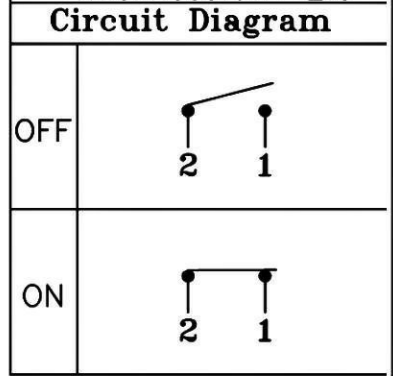

THIS INFORMATION IS CONFIDENTIAL AND PROPRIETARY TO CW INDUSTRIES INCORPORATED AND ITS AFFILIATES. IT MAY NOT BE DISCLOSED TO ANYONE, OTHER THAN CW INDUSTRIES PERSONNEL, WITHOUT WRITTEN AUTHORIZATION FROM CW INDUSTRIES INCORPORATED, SOUTHAMPTON, PENNSYLVANIA USA.

Rating	16A 125VAC, 10A 250VAC		
	20A 14VDC 10A 28VDC, 6A 14VT		
Contact Resistance	50m ohm Max.		
Insulation Resistance	DC 500V 100M ohm Min.		
Dielectric Strength	AC 1500V 1 minute		
Operation Temp.	-20°C ~ 85°C		
Switch Function	2P SPST ON-OFF		

MATERIAL:
Frame: Black, Nylon 66 (94-V2)
Actuator: Black, PC (94-V2)
Waterproof Rubber: Black, Silicone
Terminals: Silver plated, Copper alloy
Hot Stamping: None
Waterproof: IP65

RoHS Compliant

CW INDUSTRIES
Southampton, Pa. 18966
Tel 215.355.7080/www.cwind.com

Date Drawn: 6/23/06

Rev. 1

Unit: mm

Checked By: GG

Title: **ROCKER SWITCH**

CW P/N: **GRB112A802BB**