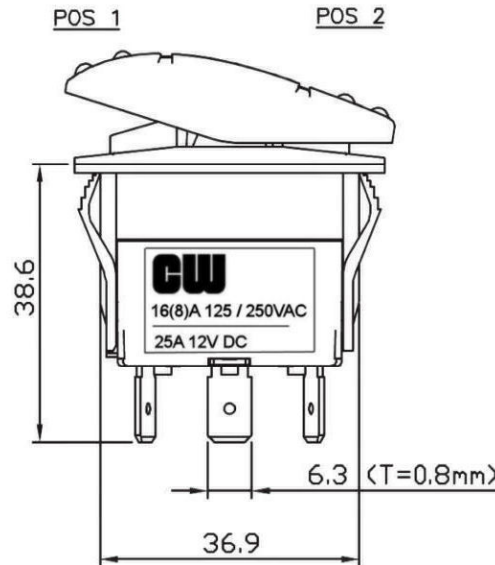

Panel Cutout

SPECIFICATIONS:

Rating: 25A 12V DC

Function: ON - ON SPDT

Pos 1 Pos 2

Contact Resistance: 20mΩ max. (initial)

Insulation Resistance: 100mΩ min. (at 500V DC)

Dielectric Strength: 1,500V AC 50/60 Hz for 1 minute

Temp. T55

Service Life: Mechanically: 100,000 operations min.

Electrically: 30,000 operations min.

Water Proof: IP68

Base Color- Gray

Actuator Color- Black

MM YY

Date Code Label

RoHS Compliant

CW INDUSTRIES
Southampton, Pa. 18966
Tel 215.355.7080/www.cwind.com

Date Drawn: 3-19-12

Rev. 0

Unit: mm

Checked By: *G. Gold*

Title:
ROCKER SWITCH

CW P/N:
GRB124A2NABA1