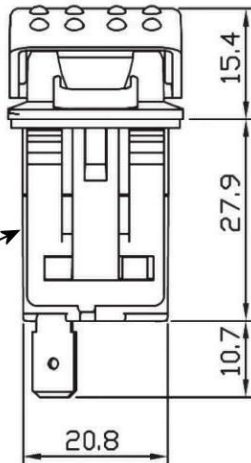

RoHS Compliant

CW INDUSTRIES
Southampton, Pa. 18966
Tel 215.355.7080/www.cwind.com

Date Drawn: 3-19-12

Rev. 0

Unit: mm

Checked By: *G. Gold*

Title:
ROCKER SWITCH

CW P/N:
GRB124A2NABA1