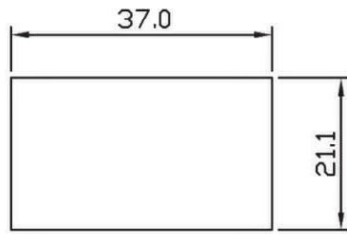

Panel Cutout

SPECIFICATIONS:

Rating: 25A 12V DC

Function: ON - ON SPDT

Pos 1 Pos 2

Contact Resistance: 20mΩ max. (initial)

Insulation Resistance: 100mΩ min. (at 500V DC)

Dielectric Strength: 1,500V AC 50/60 Hz for 1 minute