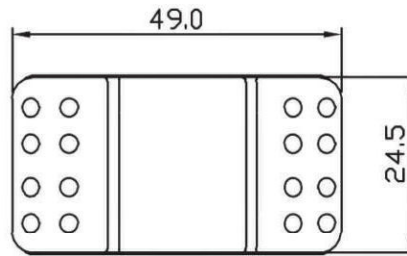

Panel Cutout

SPECIFICATIONS:

Rating: 25A 12V DC

Function: ON - ON SPDT

Pos 1 Pos 2

Contact Resistance: 20mΩ max. (initial)

Insulation Resistance: 100mΩ min. (at 500V DC)

Dielectric Strength: 1,500V AC 50/60 Hz for 1 minute