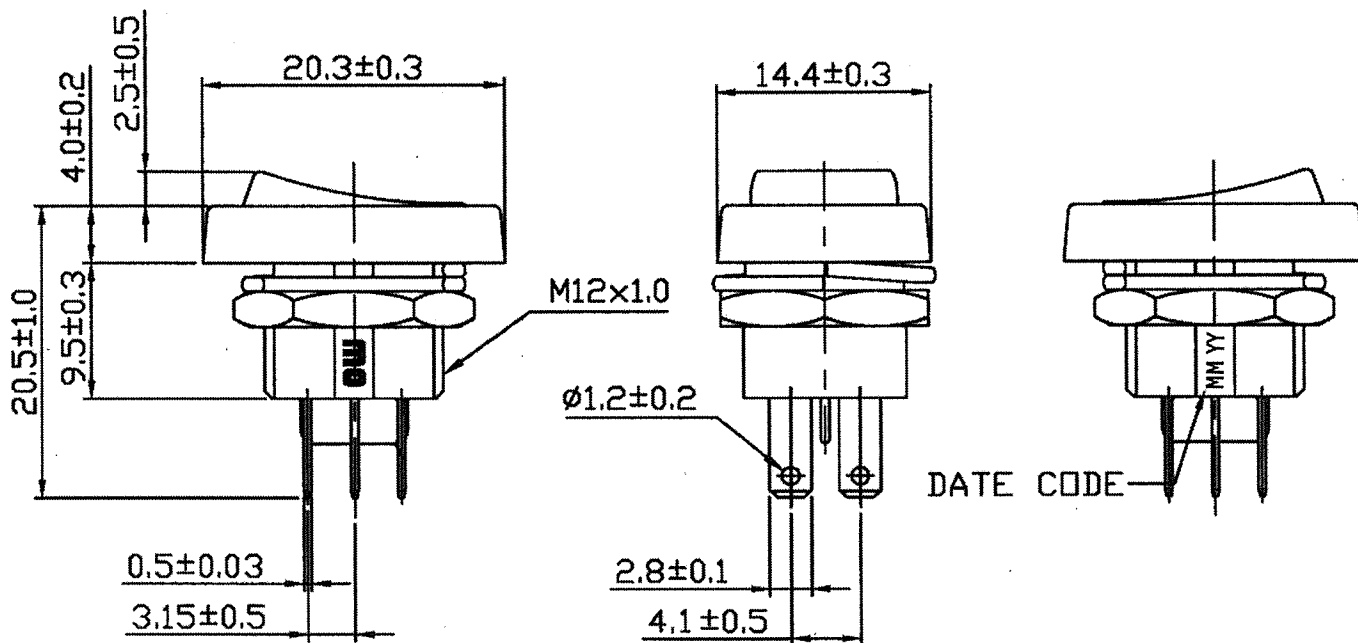

Rating	6A 125V, 3A 250V AC	Mounting Hole 	Circuit Diagram
Contact Resistance	50m ohm max.		
Insulation Resistance	DC 500V 100M ohm min.		
Dielectric Strength	AC 1000V 1 minute		
BASE COLOR: Black BUTTON COLOR: Black		Cut-Out 6.0 mm thk. max.	

Order Chart			
Series	Terminal Style		
GRB213	B	03	B B
Function		Frame Color	Actuator Color

R13-213B-03-BB

2 Updated dimensions. 4.1+/-0.5 was 4.7+/-0.5 & 0.5+/-0.03 was 0.5+/-0.05. DW 9-14-18
 1 Removed 3/11 & © from ratings. 2/08/11.

CW INDUSTRIES
 Southampton, Pa. 18966
 Tel 215.355.7080/www.cwind.com

Date Drawn: 12/18/09

Rev. 2

Unit: mm

Checked By: *G. GULD*

Title:
ROCKER SWITCH

CW P/N:

GRB213B03BB