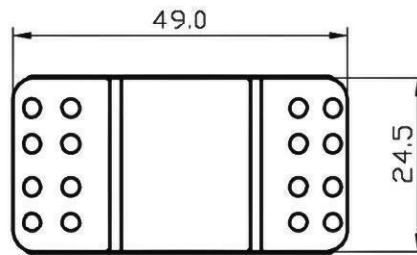

Panel Cutout

SPECIFICATIONS:

Rating: 25A 12V DC

Function: **ON - ON** DPDT

Pos 1 Pos 2

Contact Resistance: 20mΩ max. (initial)

Insulation Resistance: 100mΩ min. (at 500V DC)

Dielectric Strength: 1,500V AC 50/60 Hz for 1 minute

Date Drawn: 3-19-12

Rev. 0

Unit: mm

Checked By: *G. Gold*

Title:
ROCKER SWITCH

CW P/N:
GRB224A2NABA1

X-ON Electronics

Largest Supplier of Electrical and Electronic Components