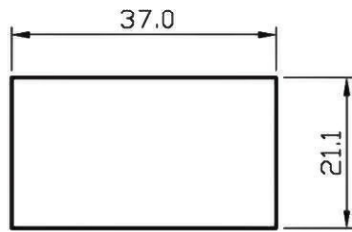

Panel Cutout

SPECIFICATIONS:

Rating: 25A 12V DC

Function: **ON - ON** DPDT

Pos 1 Pos 2

Contact Resistance: 20mΩ max. (initial)

Insulation Resistance: 100mΩ min. (at 500V DC)

Dielectric Strength: 1,500V AC 50/60 Hz for 1 minute