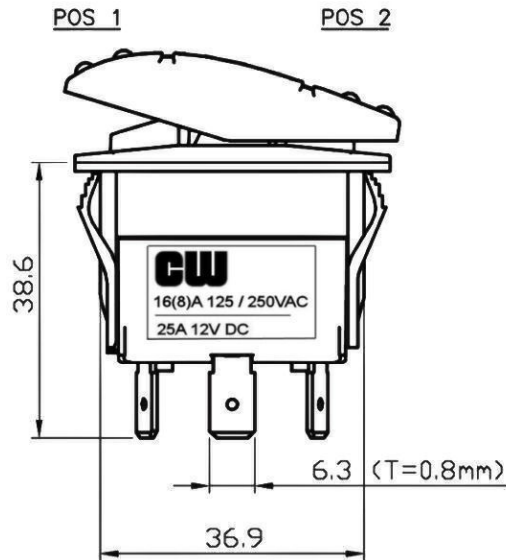

RoHS Compliant

CW INDUSTRIES
Southampton, Pa. 18966
Tel 215.355.7080/www.cwind.com

Date Drawn: 3-19-12

Rev. 0

Unit: mm

Checked By: *G. Gold*

Title:
ROCKER SWITCH

CW P/N:
GRB224A2NABA1