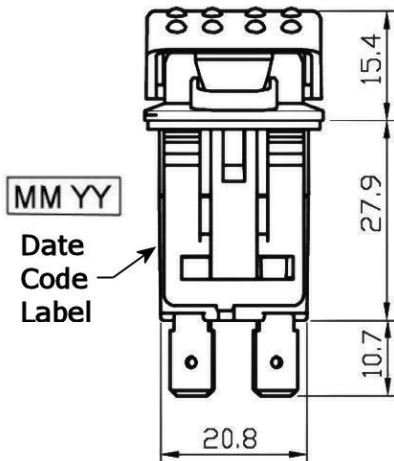

RoHS Compliant

CW INDUSTRIES
Southampton, Pa. 18966
Tel 215.355.7080/www.cwind.com

Date Drawn: 3-19-12

Rev. 0

Unit: mm

Checked By: *G. Gold*

Title:
ROCKER SWITCH

CW P/N:
GRB224A2NABA1