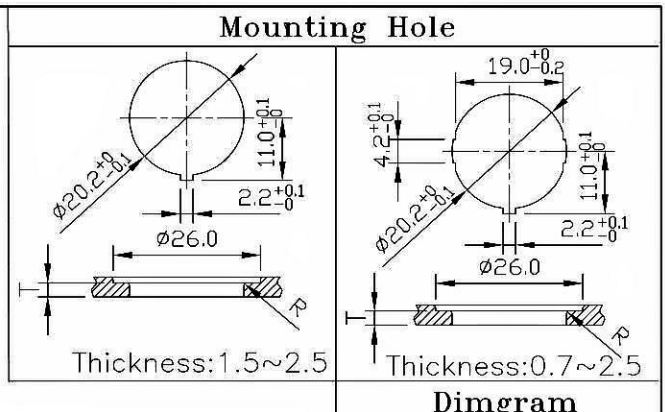

Rating	16A 125VAC	
	10A 250VAC	
Contact Resistance	50m ohm Max.	
Insulation Resistance	DC 500V 100M ohm Min.	
Dielectric Strength	AC 1500V 1 minute	
Operation Temp.	- 25° C ~ 85° C	
Function	4P DPST ON - OFF	

Date Drawn: 6/27/07

Rev. 1

Unit: mm

Checked By: GG

Title: **ROCKER SWITCH**

CW P/N: **GRB244A802BB**

X-ON Electronics

Largest Supplier of Electrical and Electronic Components