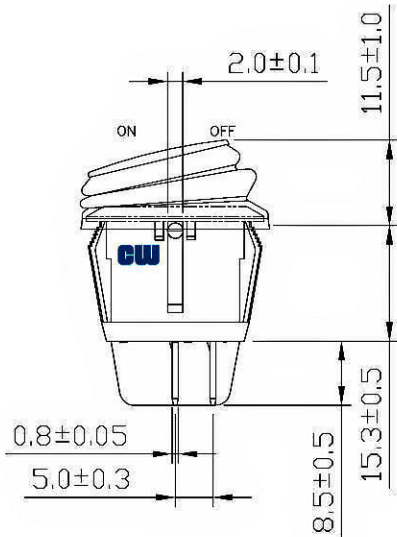

Rating	16A 125VAC	
	10A 250VAC	
Contact Resistance	50m ohm Max.	
Insulation Resistance	DC 500V 100M ohm Min.	
Dielectric Strength	AC 1500V 1 minute	
Operation Temp.	- 25° C ~ 85° C	
Function	4P DPST ON - OFF	

Frame: Black, Nylon 66 (94-V2)
 Actuator: Black, PC (94-V2)
 Waterproof rubber: Black, Silicone
 Printed: None
 Waterproof: IP65

RoHS Compliant

CW INDUSTRIES
 Southampton, Pa. 18966
 Tel 215.355.7080/www.cwind.com

Date Drawn: 6/27/07

Rev. 1

Unit: mm

Checked By: GG

Title: **ROCKER SWITCH**

CW P/N: **GRB244A802BB**

X-ON Electronics

Largest Supplier of Electrical and Electronic Components