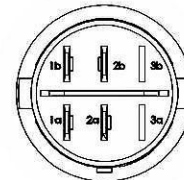

Rating	16A 125VAC	
	10A 250VAC	
Contact Resistance	50m ohm Max.	
Insulation Resistance	DC 500V 100M ohm Min.	
Dielectric Strength	AC 1500V 1 minute	
Operation Temp.	- 25° C ~ 85° C	
Function	4P DPST ON - OFF	

Frame: Black, Nylon 66 (94-V2)
 Actuator: Black, PC (94-V2)
 Waterproof rubber: Black, Silicone
 Printed: None
 Waterproof: IP65

RoHS Compliant

CW INDUSTRIES
 Southampton, Pa. 18966
 Tel 215.355.7080/www.cwind.com

Date Drawn: 6/27/07

Rev. 1

Unit: mm

Checked By: GG

Title: **ROCKER SWITCH**

CW P/N: **GRB244A802BB**

X-ON Electronics

Largest Supplier of Electrical and Electronic Components