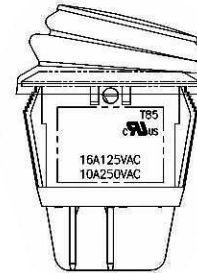

Frame: Black, Nylon 66 (94-V2)
 Actuator: Black, PC (94-V2)
 Waterproof rubber: Black, Silicone
 Printed: None
 Waterproof: IP65

RoHS Compliant

CW INDUSTRIES
 Southampton, Pa. 18966
 Tel 215.355.7080/www.cwind.com

Date Drawn: 6/27/07

Rev. 1

Unit: mm

Checked By: GG

Title: **ROCKER SWITCH**

CW P/N: **GRB244A802BB**

X-ON Electronics

Largest Supplier of Electrical and Electronic Components