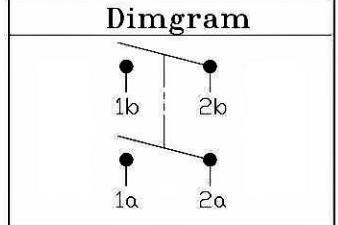

THIS INFORMATION IS CONFIDENTIAL AND PROPRIETARY TO CW INDUSTRIES INCORPORATED AND ITS AFFILIATES. IT MAY NOT BE DISCLOSED TO ANYONE, OTHER THAN CW INDUSTRIES PERSONNEL, WITHOUT WRITTEN AUTHORIZATION FROM CW INDUSTRIES INCORPORATED, SOUTHAMPTON, PENNSYLVANIA USA.

Rating	16A 125VAC	
	10A 250VAC	
Contact Resistance	50m ohm Max.	
Insulation Resistance	DC 500V 100M ohm Min.	
Dielectric Strength	AC 1500V 1 minute	
Operation Temp.	- 25° C ~ 85° C	
Function	4P DPST ON - OFF	

Frame: Black, Nylon 66 (94-V2)
Actuator: Black, PC (94-V2)
Waterproof rubber: Black, Silicone
Printed: None
Waterproof: IP65