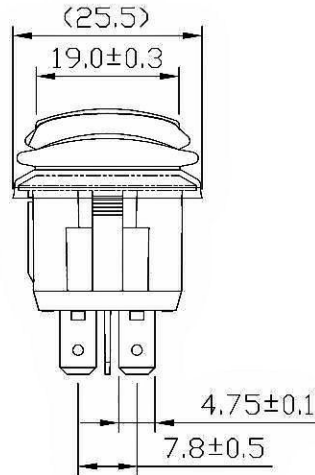

Rating	16A 125VAC	
	10A 250VAC	
Contact Resistance	50m ohm Max.	
Insulation Resistance	DC 500V 100M ohm Min.	
Dielectric Strength	AC 1500V 1 minute	
Operation Temp.	- 25° C ~ 85° C	
Function	4P DPST ON - OFF	

Frame: Black, Nylon 66 (94-V2)
 Actuator: Black, PC (94-V2)
 Waterproof rubber: Black, Silicone
 Printed: None
 Waterproof: IP65

RoHS Compliant

CW INDUSTRIES
 Southampton, Pa. 18966
 Tel 215.355.7080/www.cwind.com

Date Drawn: 6/27/07

Rev. 1

Unit: mm

Checked By: GG

Title: **ROCKER SWITCH**

CW P/N: **GRB244A802BB**

X-ON Electronics

Largest Supplier of Electrical and Electronic Components