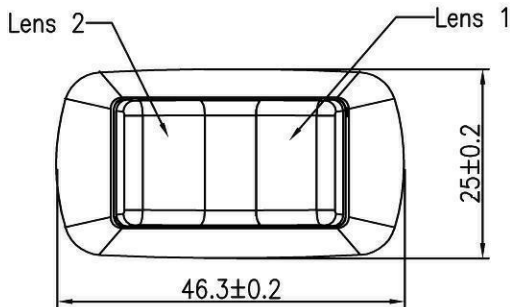

THIS INFORMATION IS CONFIDENTIAL AND PROPRIETARY TO CW INDUSTRIES INCORPORATED AND ITS AFFILIATES. IT MAY NOT BE DISCLOSED TO ANYONE, OTHER THAN CW INDUSTRIES PERSONNEL, WITHOUT WRITTEN AUTHORIZATION FROM CW INDUSTRIES INCORPORATED, SOUTHAMPTON, PENNSYLVANIA USA.

Rating	21A 14VDC	Mounting Hole		Circuit Diagram
Contact Resistance	50m ohm Max.			
Insulation Resistance	DC 500V 100M ohm Min.			
Dielectric Strength	AC 1500V 1 minute			
Operation Temperature	-20°~85°	Thickness(mm)	X(mm)	Y(mm)
Switch Function	4P SPDT ON-OFF-ON	0.75~1.25	21.2+0.1	36.6^{+0.2}_{-0.1}
		1.25~2.0		36.8^{+0.2}_{-0.1}
		2.0~3.0		37.0^{+0.2}_{-0.1}

* MATERIAL:

Frame: Nylon 66, Black
Actuator: Nylon 66 with 33%GF, Black
Lens 1: Red, Super bright LED
Lens 2: Green, Super bright LED
Water proof and dust proof to fit IP-56

RoHS Compliant

1 Removed AC Rating marks and added DC Rating marks.8/23/10

CW INDUSTRIES
Southampton, Pa. 18966
Tel 215.355.7080/www.cwind.com

Date Drawn: 5/19/10

Rev. 1

Unit: mm

Checked By: G.Guld

Title: **ROCKER SWITCH**

CW P/N: **GRB260D501BBRG1**