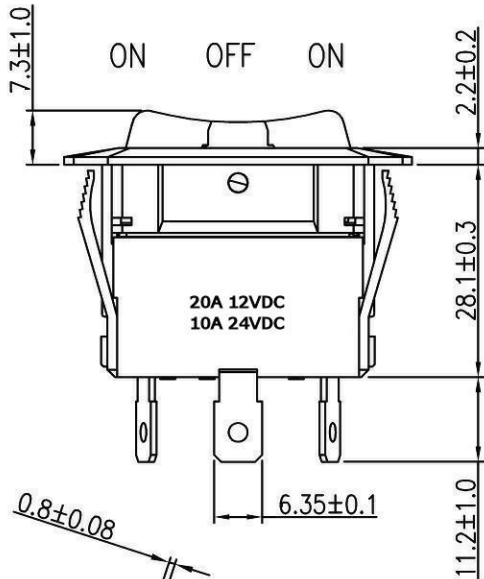

THIS INFORMATION IS CONFIDENTIAL AND PROPRIETARY TO CW INDUSTRIES INCORPORATED AND ITS AFFILIATES. IT MAY NOT BE DISCLOSED TO ANYONE, OTHER THAN CW INDUSTRIES PERSONNEL, WITHOUT WRITTEN AUTHORIZATION FROM CW INDUSTRIES INCORPORATED, SOUTHAMPTON, PENNSYLVANIA USA.

Rating	21A 14VDC	Mounting Hole		Circuit Diagram
Contact Resistance	50m ohm Max.			
Insulation Resistance	DC 500V 100M ohm Min.			
Dielectric Strength	AC 1500V 1 minute			
Operation Temperature	-20°~85°	Thickness(mm)	X(mm)	Y(mm)
Switch Function	4P SPDT ON-OFF-ON	0.75~1.25	21.2+0.1	36.6^{+0.2}_{-0.1}
		1.25~2.0		36.8^{+0.2}_{-0.1}
		2.0~3.0		37.0^{+0.2}_{-0.1}

* MATERIAL:

Frame: Nylon 66, Black
Actuator: Nylon 66 with 33%GF, Black
Lens 1: Red, Super bright LED
Lens 2: Green, Super bright LED
Water proof and dust proof to fit IP-56

RoHS Compliant

1 Removed AC Rating marks and added DC Rating marks.8/23/10

CW INDUSTRIES
Southampton, Pa. 18966
Tel 215.355.7080/www.cwind.com

Date Drawn: 5/19/10

Rev. 1

Unit: mm

Checked By: G.Guld

Title: **ROCKER SWITCH**

CW P/N: **GRB260D501BBRG1**