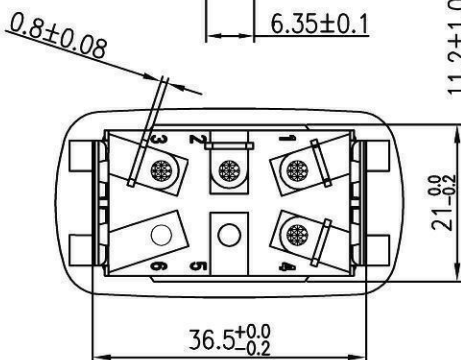

THIS INFORMATION IS CONFIDENTIAL AND PROPRIETARY TO CW INDUSTRIES INCORPORATED AND ITS AFFILIATES. IT MAY NOT BE DISCLOSED TO ANYONE, OTHER THAN CW INDUSTRIES PERSONNEL, WITHOUT WRITTEN AUTHORIZATION FROM CW INDUSTRIES INCORPORATED, SOUTHAMPTON, PENNSYLVANIA USA.

Rating	21A 14VDC	Mounting Hole		Circuit Diagram
Contact Resistance	50m ohm Max.			
Insulation Resistance	DC 500V 100M ohm Min.			
Dielectric Strength	AC 1500V 1 minute			
Operation Temperature	-20°~85°	Thickness(mm)	X(mm)	Y(mm)
Switch Function	4P SPDT ON-OFF-ON	0.75~1.25	21.2+0.1	36.6^{+0.2}_{-0.1}
		1.25~2.0		36.8^{+0.2}_{-0.1}
		2.0~3.0		37.0^{+0.2}_{-0.1}

* MATERIAL:

Frame: Nylon 66, Black
Actuator: Nylon 66 with 33%GF, Black
Lens 1: Red, Super bright LED
Lens 2: Green, Super bright LED
Water proof and dust proof to fit IP-56

RoHS Compliant

1 Removed AC Rating marks and added DC Rating marks.8/23/10

CW INDUSTRIES
Southampton, Pa. 18966
Tel 215.355.7080/www.cwind.com

Date Drawn: 5/19/10

Rev. 1

Unit: mm

Checked By: G.Guld

Title: **ROCKER SWITCH**

CW P/N: **GRB260D501BBRG1**