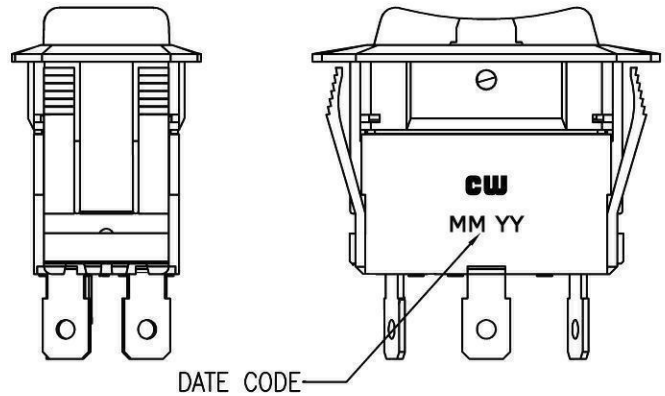

THIS INFORMATION IS CONFIDENTIAL AND PROPRIETARY TO CW INDUSTRIES INCORPORATED AND ITS AFFILIATES. IT MAY NOT BE DISCLOSED TO ANYONE, OTHER THAN CW INDUSTRIES PERSONNEL, WITHOUT WRITTEN AUTHORIZATION FROM CW INDUSTRIES INCORPORATED, SOUTHAMPTON, PENNSYLVANIA USA.

Rating	21A 14VDC	Mounting Hole		Circuit Diagram
Contact Resistance	50m ohm Max.			
Insulation Resistance	DC 500V 100M ohm Min.			
Dielectric Strength	AC 1500V 1 minute			
Operation Temperature	-20°~85°	Thickness(mm)	X(mm)	Y(mm)
Switch Function	4P SPDT ON-OFF-ON	0.75~1.25	21.2+0.1	36.6^{+0.2}_{-0.1}
		1.25~2.0		36.8^{+0.2}_{-0.1}
		2.0~3.0		37.0^{+0.2}_{-0.1}

* MATERIAL:

Frame: Nylon 66, Black
Actuator: Nylon 66 with 33%GF, Black
Lens 1: Red, Super bright LED
Lens 2: Green, Super bright LED
Water proof and dust proof to fit IP-56

RoHS Compliant

1 Removed AC Rating marks and added DC Rating marks.8/23/10

CW INDUSTRIES
Southampton, Pa. 18966
Tel 215.355.7080/www.cwind.com

Date Drawn: 5/19/10

Rev. 1

Unit: mm

Checked By: G.Guld

Title: **ROCKER SWITCH**

CW P/N: **GRB260D501BBRG1**