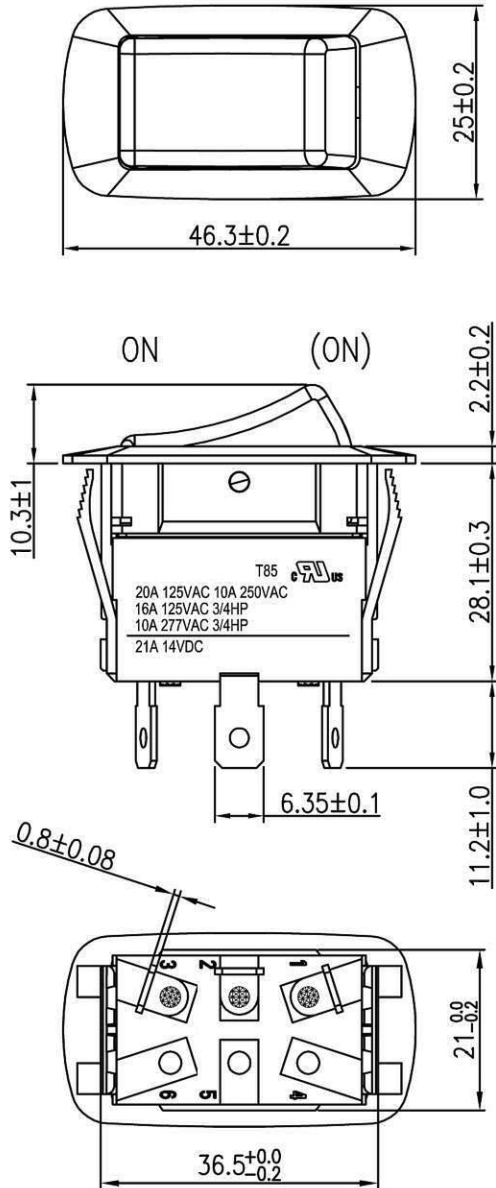

Rating	20A 125VAC 10A 25VAC 16A 125VAC 3/4HP 10A 277VAC 3/4HP		Mounting Hole		
	21A 14VDC				
Contact Resistance	50m ohm Max.		Thickness(mm)	X(mm)	Y(mm)
Insulation Resistance	DC 500V 100M ohm Min.		0.75~1.25	21.2+0.1	36.6 ^{+0.2} ₋₀
Dielectric Strength	AC 1500V 1 minute		1.25~2.0		36.8 ^{+0.2} ₋₀
Operation Temperature	-20°~+85°		2.0~3.0		37.0 ^{+0.2} ₋₀
Switch Function	3P SPDT ON-(ON)				

() = Momentary Function

* MATERIAL:

Frame: Nylon 66, Black

Actuator: Nylon 66 with 33%GF, Black

Printed: None

Water proof and dust proof to fit IP-56

RoHS Compliant

CW INDUSTRIES
Southampton, Pa. 18966
Tel 215.355.7080/www.cwind.com

Date Drawn: 5/18/10

Rev. 0

Unit: mm

Checked By: EJP

Title: **ROCKER SWITCH**

CW P/N: **GRB260I601BBNN**

X-ON Electronics

Largest Supplier of Electrical and Electronic Components