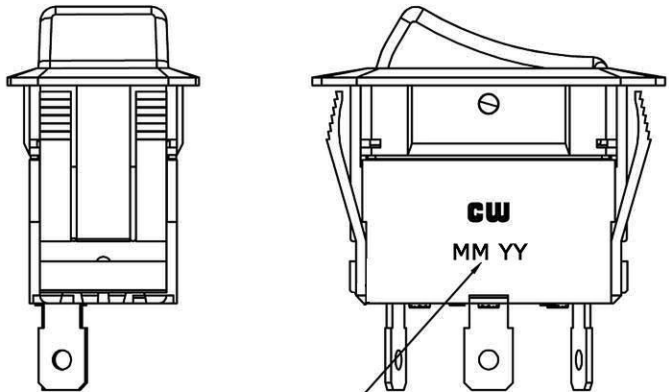

() = Momentary Function

* MATERIAL:

Frame: Nylon 66, Black

Actuator: Nylon 66 with 33%GF, Black

Printed: None

Water proof and dust proof to fit IP-56

RoHS Compliant

CW INDUSTRIES
Southampton, Pa. 18966
Tel 215.355.7080/www.cwind.com

Date Drawn: 5/18/10

Rev. 0

Unit: mm

Checked By: EJP

Title: **ROCKER SWITCH**

CW P/N: **GRB260I601BBNN**

X-ON Electronics

Largest Supplier of Electrical and Electronic Components