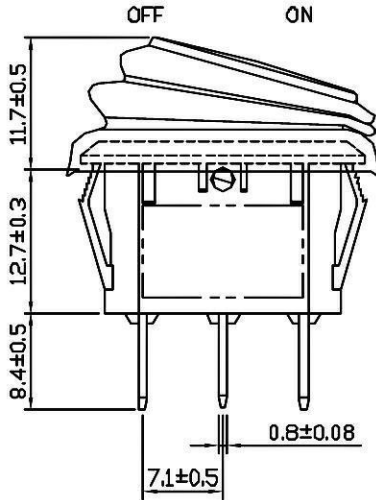

RoHS Compliant

CW INDUSTRIES
Southampton, Pa. 18966
Tel 215.355.7080/www.cwind.com

Date Drawn: 2/06/09

Rev. 0

Unit: mm

Checked By: GG

Title: **ROCKER SWITCH**

CW P/N: **GRB278B802BR1**