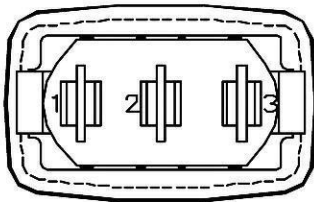

Rating	20A 14VDC										
Contact Resistance	50m ohm Max.										
Insulation Resistance	DC 500V 100M ohm Min.										
Dielectric Strength	AC 1500V 1 minute										
Operation Temperature	25°C~85°C										
Switch Function	3P SPST ON-OFF (LED)	<table border="1"> <tr> <td>Thickness</td> <td>X</td> <td>Y</td> </tr> <tr> <td>0.75...1.5</td> <td>23.3+0.1</td> <td>11.6+0.1</td> </tr> <tr> <td>1.5...2.5</td> <td>23.6+0.1</td> <td>11.6+0.1</td> </tr> </table>	Thickness	X	Y	0.75...1.5	23.3+0.1	11.6+0.1	1.5...2.5	23.6+0.1	11.6+0.1
Thickness	X	Y									
0.75...1.5	23.3+0.1	11.6+0.1									
1.5...2.5	23.6+0.1	11.6+0.1									

***MATERIAL:**

Frame: Black, Nylon 66 (94-V2)
 Actuator: Red, PC clear (94-V2)
 Waterproof Rubber: Black, Silicone
 Printed: None

*Waterproof: IP65

RoHS Compliant

CW INDUSTRIES
 Southampton, Pa. 18966
 Tel 215.355.7080/www.cwind.com

Date Drawn: 2/06/09

Rev. 0

Unit: mm

Checked By: GG

Title: **ROCKER SWITCH**

CW P/N: **GRB278B802BR1**

X-ON Electronics

Largest Supplier of Electrical and Electronic Components