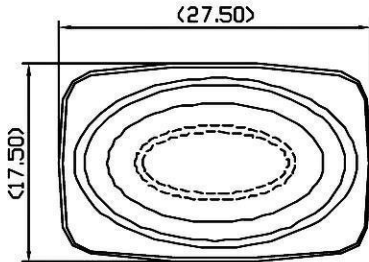

Rating	20A 14VDC										
Contact Resistance	50m ohm Max.										
Insulation Resistance	DC 500V 100M ohm Min.										
Dielectric Strength	AC 1500V 1 minute										
Operation Temperature	25°C~85°C										
Switch Function	3P SPST ON-OFF (LED)	<table border="1"> <tr> <td>Thickness</td> <td>X</td> <td>Y</td> </tr> <tr> <td>0.75...1.5</td> <td>23.3+0.1</td> <td>11.6+0.1</td> </tr> <tr> <td>1.5...2.5</td> <td>23.6+0.1</td> <td>11.6+0.1</td> </tr> </table>	Thickness	X	Y	0.75...1.5	23.3+0.1	11.6+0.1	1.5...2.5	23.6+0.1	11.6+0.1
Thickness	X	Y									
0.75...1.5	23.3+0.1	11.6+0.1									
1.5...2.5	23.6+0.1	11.6+0.1									

***MATERIAL:**

Frame: Black, Nylon 66 (94-V2)
 Actuator: Red, PC clear (94-V2)
 Waterproof Rubber: Black, Silicone
 Printed: None

*Waterproof: IP65

RoHS Compliant

CW INDUSTRIES
 Southampton, Pa. 18966
 Tel 215.355.7080/www.cwind.com

Date Drawn: 2/06/09

Rev. 0

Unit: mm

Checked By: GG

Title: **ROCKER SWITCH**

CW P/N: **GRB278B802BR1**

X-ON Electronics

Largest Supplier of Electrical and Electronic Components