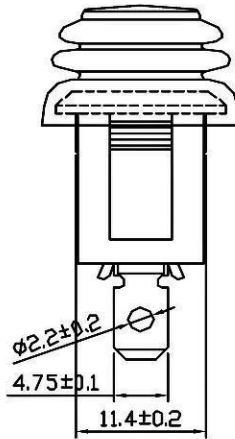

RoHS Compliant

CW INDUSTRIES
Southampton, Pa. 18966
Tel 215.355.7080/www.cwind.com

Date Drawn: 2/06/09

Rev. 0

Unit: mm

Checked By: GG

Title: **ROCKER SWITCH**

CW P/N: **GRB278B802BR1**