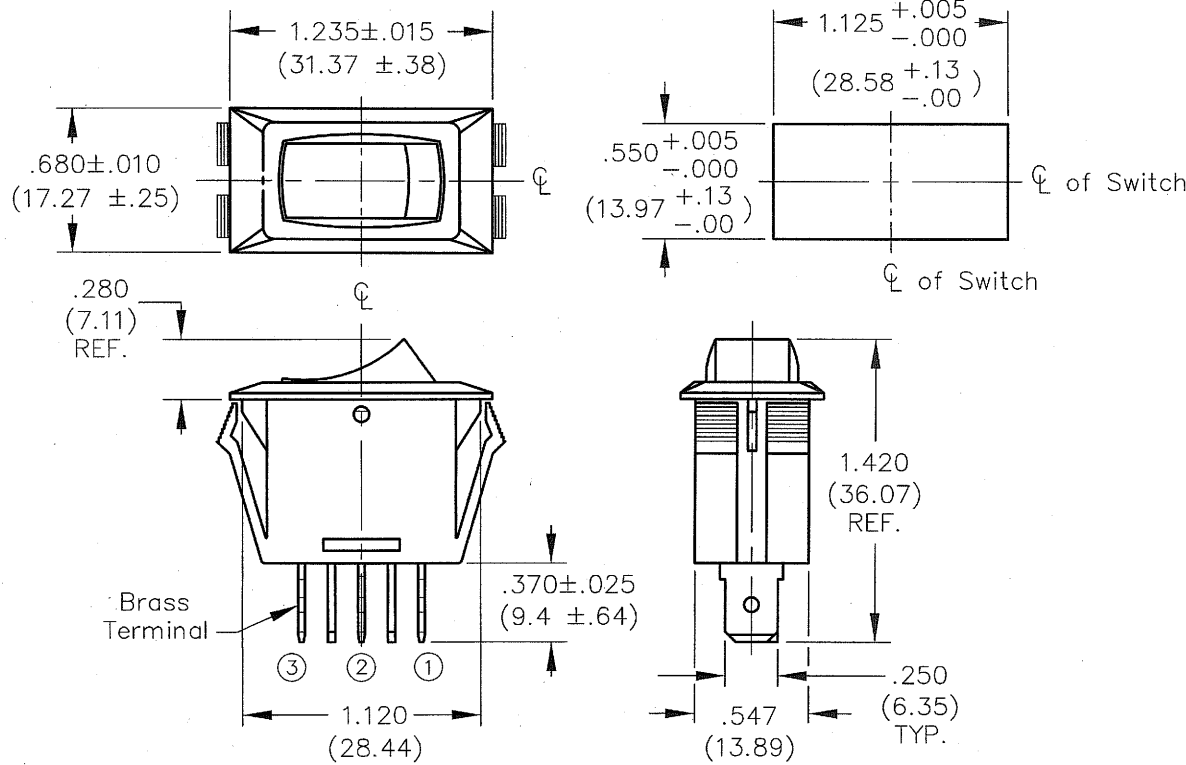

DIMENSIONS IN INCHES (MILLIMETERS)
 DO NOT SCALE DRAWING

Dwg. No.
GRL-2011-XXXX

PANEL PIERCING

B-FORMAT 2002 REVISIONS RELEASED: 8-04-2010 DCW 8-11-10								CW INDUSTRIES Southampton, Pa. 18966 TOLERANCES UNLESS OTHERWISE SPECIFIED 2 Place Decimal ±.010 METRIC 3 Place Decimal ±.005 1 Place Dec. ±.25mm Angles ±1° 2 Place Dec. ±.13mm	Title: LIGHTED ROCKER SWITCH ASSEMBLY S.P./S.T.
								Made for: CW IND. Drawn by: DGW 8-04-2010 Checked by: <i>Greg Held</i> 10-27-10 Approval: <i>Edward L. Paul</i> 10-27-10	Division: SWITCH Dwg. No. GRL-2011-XXXX