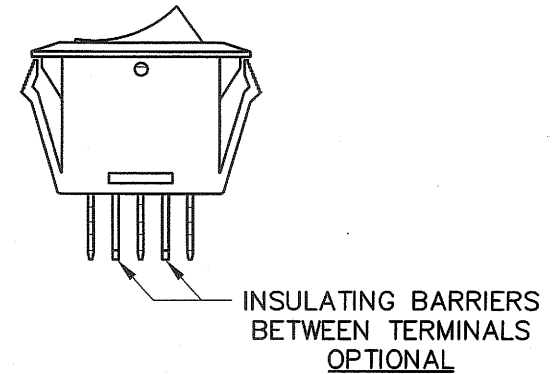

DIMENSIONS IN INCHES (MILLIMETERS)
 DO NOT SCALE DRAWING

Dwg. No.
GRL-2011-XXXX

PANEL PIERCING

B-FORMAT 2002 REVISIONS RELEASED: 8-04-2010 DCW 8-11-10								CW INDUSTRIES Southampton, Pa. 18966 TOLERANCES UNLESS OTHERWISE SPECIFIED 2 Place Decimal ±.010 METRIC 3 Place Decimal ±.005 1 Place Dec. ±.25mm Angles ±1° 2 Place Dec. ±.13mm	Title: LIGHTED ROCKER SWITCH ASSEMBLY S.P./S.T.
								Made for: CW IND. Drawn by: DGW 8-04-2010 Checked by: <i>Greg Held</i> 10-27-10 Approval: <i>Edward L. Paul</i> 10-27-10	Division: SWITCH Dwg. No. GRL-2011-XXXX