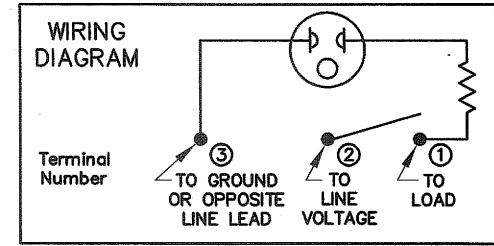

DIMENSIONS IN INCHES (MILLIMETERS)
 DO NOT SCALE DRAWING

Dwg. No.
GRL-2011-XXXX

PANEL PIERCING

B-FORMAT 2002 REVISIONS RELEASED: 8-04-2010 DCW 8-11-10								CW INDUSTRIES Southampton, Pa. 18966 TOLERANCES UNLESS OTHERWISE SPECIFIED 2 Place Decimal ±.010 METRIC 3 Place Decimal ±.005 1 Place Dec. ±.25mm Angles ±1° 2 Place Dec. ±.13mm	Title: LIGHTED ROCKER SWITCH ASSEMBLY S.P./S.T.
								Made for: CW IND. Drawn by: DGW 8-04-2010 Checked by: <i>Greg Held</i> 10-27-10 Approval: <i>Edward L. Paul</i> 10-27-10	Division: SWITCH Dwg. No. GRL-2011-XXXX