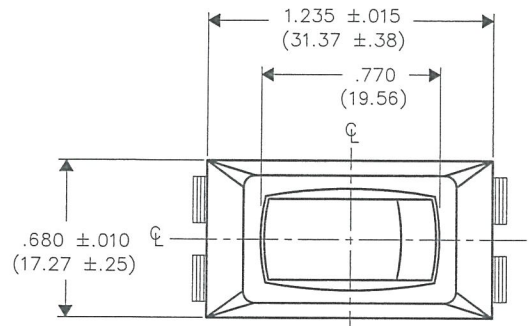

DIMENSIONS IN INCHES (MILLIMETERS)
 DO NOT SCALE DRAWING

Dwg. No.
GRLH-2011-1600

PANEL PIERCING

BUTTON COLOR - Red Transparent
 HOUSING COLOR - Black

SWITCH RATINGS:
 UL/CSA/105°
 16A. 125VAC 12A. 250VAC
 3/4 H.P. 125-250 VAC
 VDE
 12(6)A. 250V ~ T55°

1 2 3 4 5 6 7 8 9 10

FORM-B3
REVISIONS

RELEASED
 DGW 7-01-13
 JUL 19 2013

PDF File Made
 ID. No.

Southampton, Pa. 18966	
TOLERANCES UNLESS OTHERWISE SPECIFIED 2 Place Decimal ±.010 METRIC 3 Place Decimal ±.005 1 Place Dec. ±.25mm Angles ±1' 2 Place Dec. ±.13mm	
Made for: CW IND.	
Drawn by: DGW 7-01-13	
Checked by: <i>G. Guld 7-8-13</i>	
Approval: <i>G. Guld 7-8-13</i>	