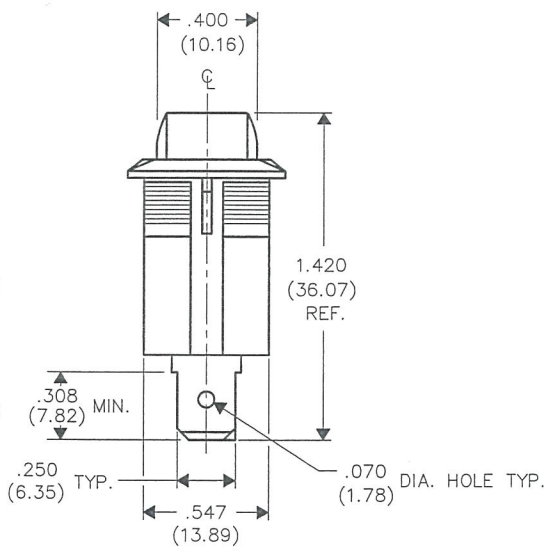

DIMENSIONS IN INCHES (MILLIMETERS)
 DO NOT SCALE DRAWING

Dwg. No.
GRLH-2011-1600

PANEL PIERCING

BUTTON COLOR - Red Transparent
 HOUSING COLOR - Black

SWITCH RATINGS:
 UL/CSA/105°
 16A. 125VAC 12A. 250VAC
 3/4 H.P. 125-250 VAC
 VDE
 12(6)A. 250V ~ T55°

1 2 3 4 5 6 7 8 9 10

FORM-B3
REVISIONS

RELEASED
 DGW 7-01-13
 JUL 19 2013

PDF File Made
 ID. No.

Southampton, Pa. 18966	
TOLERANCES UNLESS OTHERWISE SPECIFIED 2 Place Decimal ±.010 METRIC 3 Place Decimal ±.005 1 Place Dec. ±.25mm Angles ±1' 2 Place Dec. ±.13mm	
Made for: CW IND.	
Drawn by: DGW 7-01-13	
Checked by: <i>G. Guld 7-8-13</i>	
Approval: <i>G. Guld 7-8-13</i>	

Title: **ROCKER SWITCH ASSEMBLY (SNAP IN) S.P.-S.T. LAMP STYLE**
 Division: **SWITCH**
 Dwg. No. **GRLH-2011-1600**

MASTER

X-ON Electronics

Largest Supplier of Electrical and Electronic Components

Click to view similar products for [Rocker Switches](#) category: