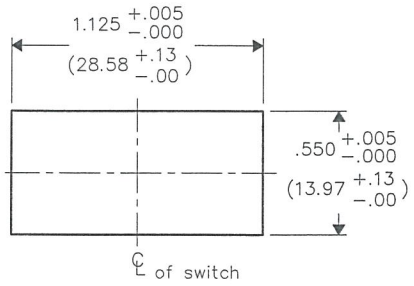

DIMENSIONS IN INCHES (MILLIMETERS)
 DO NOT SCALE DRAWING

Dwg. No.
GRLH-2011-1600

PANEL PIERCING

BUTTON COLOR - Red Transparent
 HOUSING COLOR - Black

SWITCH RATINGS:
 UL/CSA/105°
 16A. 125VAC 12A. 250VAC
 3/4 H.P. 125-250 VAC
 VDE
 12(6)A. 250V ~ T55°