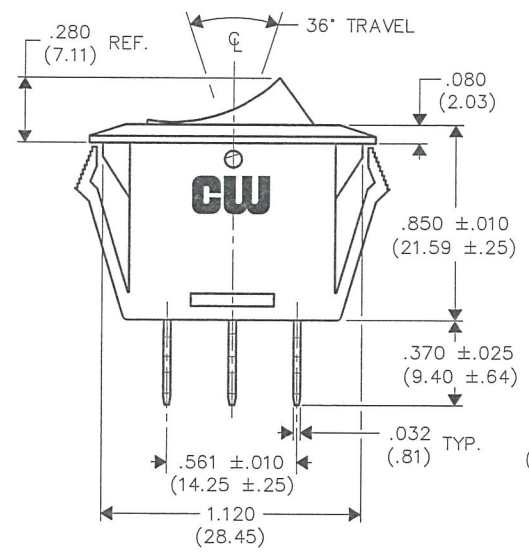

DIMENSIONS IN INCHES (MILLIMETERS)
 DO NOT SCALE DRAWING

Dwg. No.
GRLH-2011-1600

PANEL PIERCING

BUTTON COLOR - Red Transparent
 HOUSING COLOR - Black

SWITCH RATINGS:
 UL/CSA/105°
 16A. 125VAC 12A. 250VAC
 3/4 H.P. 125-250 VAC
 VDE
 12(6)A. 250V ~ T55°

1 2 3 4 5 6 7 8 9 10

FORM-B3
REVISIONS

RELEASED
 DGW 7-01-13
 JUL 19 2013

PDF File Made
 ID. No.

Southampton, Pa. 18966	
TOLERANCES UNLESS OTHERWISE SPECIFIED 2 Place Decimal ±.010 METRIC 3 Place Decimal ±.005 1 Place Dec. ±.25mm Angles ±1' 2 Place Dec. ±.13mm	
Made for: CW IND.	
Drawn by: DGW 7-01-13	
Checked by: <i>G. Guld 7-8-13</i>	
Approval: <i>G. Guld 7-8-13</i>	

Title: **ROCKER SWITCH ASSEMBLY (SNAP IN) S.P.-S.T. LAMP STYLE**
 Division: **SWITCH**
 Dwg. No. **GRLH-2011-1600**

MASTER

X-ON Electronics

Largest Supplier of Electrical and Electronic Components

Click to view similar products for [Rocker Switches](#) category: