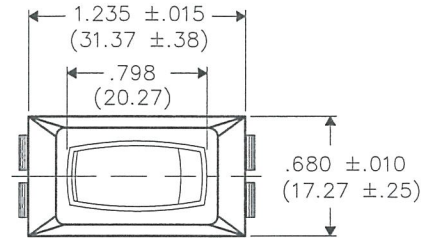

DIMENSIONS IN INCHES (MILLIMETERS)
DO NOT SCALE DRAWING

Dwg. No.
GRS-2011-2058

PANEL PIERCING

SWITCH COLOR - White

SWITCH RATINGS:

UL & CSA
16A. 125VAC 12A. 250VAC
3/4 H.P. 125-250 VAC 10A. 14V (T)
VDE
12(6)A. 250V ~ T85°

B-FORMAT 2002

REVISIONS

0
RELEASED: 7-01-13
DGW JUL 10 2013

CW INDUSTRIES
Southampton, Pa. 18966

TOLERANCES UNLESS OTHERWISE SPECIFIED
2 Place Decimal \pm .010 METRIC
3 Place Decimal \pm .005 1 Place Dec. \pm .25mm
Angles \pm 1' 2 Place Dec. \pm .13mm

Title: ASSEMBLY DRAWING
S.P.ST. ROCKER SWITCH
NON - POLARIZED
1.125" x .550" PANEL

Made for: CWIND.
Drawn by: DGW 7-01-13
Checked by: G. Gold 7-8-13
Approval: G. Gold 7-8-13

Division: SWITCH
Dwg. No. GRS-2011-2058