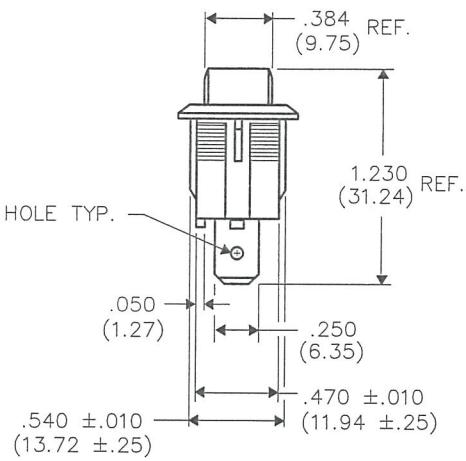

DIMENSIONS IN INCHES (MILLIMETERS)
DO NOT SCALE DRAWING

Dwg. No.
GRS-2011-2058

PANEL PIERCING

SWITCH COLOR - White

SWITCH RATINGS:

UL & CSA
16A. 125VAC 12A. 250VAC
3/4 H.P. 125-250 VAC 10A. 14V (T)
VDE
12(6)A. 250V ~ T85°

B-FORMAT 2002

REVISIONS

0
RELEASED: 7-01-13
DGW JUL 10 2013

CW INDUSTRIES
Southampton, Pa. 18966

TOLERANCES UNLESS OTHERWISE SPECIFIED
2 Place Decimal \pm .010 METRIC
3 Place Decimal \pm .005 1 Place Dec. \pm .25mm
Angles \pm 1' 2 Place Dec. \pm .13mm

Title: ASSEMBLY DRAWING
S.P.ST. ROCKER SWITCH
NON - POLARIZED
1.125" x .550" PANEL

Made for: CWIND.
Drawn by: DGW 7-01-13
Checked by: G. Gold 7-8-13
Approval: G. Gold 7-8-13

Division: SWITCH
Dwg. No. GRS-2011-2058