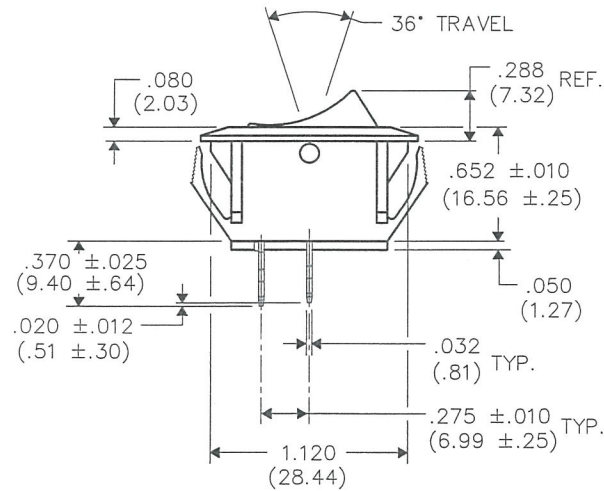

DIMENSIONS IN INCHES (MILLIMETERS)
DO NOT SCALE DRAWING

Dwg. No.
GRS-2011-2058

PANEL PIERCING

SWITCH COLOR - White

SWITCH RATINGS:

UL & CSA
16A. 125VAC 12A. 250VAC
3/4 H.P. 125-250 VAC 10A. 14V (T)
VDE
12(6)A. 250V ~ T85°

Title: ASSEMBLY DRAWING
S.P.ST. ROCKER SWITCH
NON - POLARIZED
1.125" x .550" PANEL

Made for: CWIND.
Drawn by: DGW 7-01-13
Checked by: G. Gold 7-8-13
Approval: G. Gold 7-8-13

Division: SWITCH
Dwg. No. GRS-2011-2058