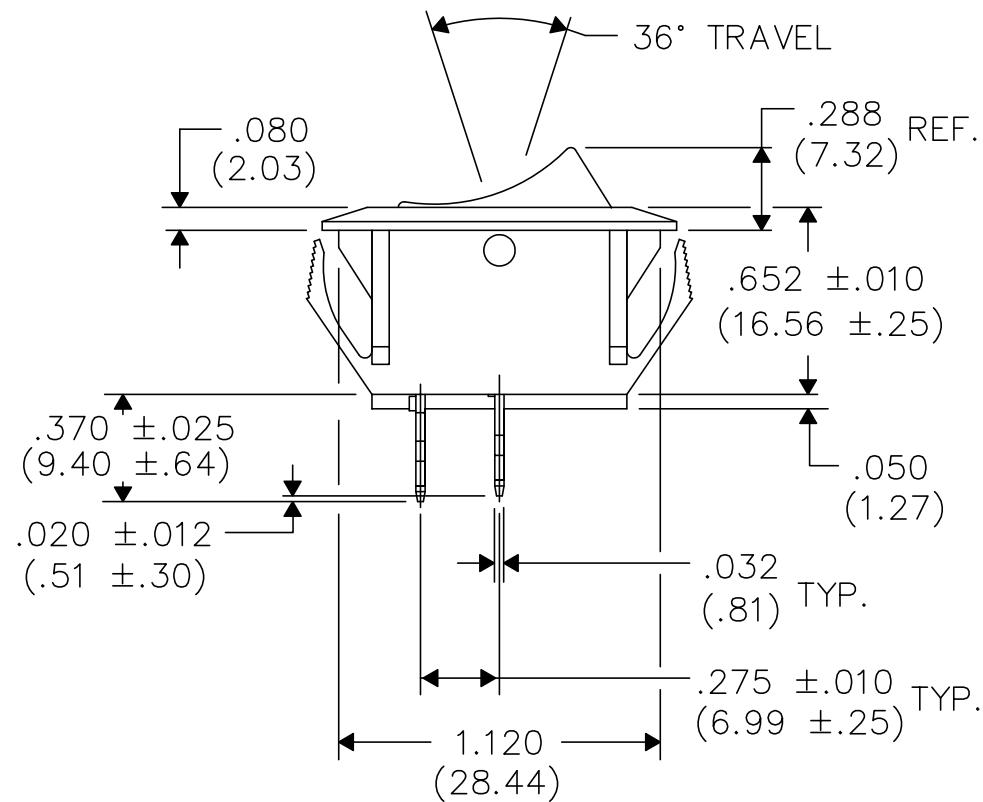

PANEL PIERCING

X-ON Electronics

Largest Supplier of Electrical and Electronic Components

Click to view similar products for [Rocker Switches](#) category:

Click to view products by [CW Industries](#) manufacturer: