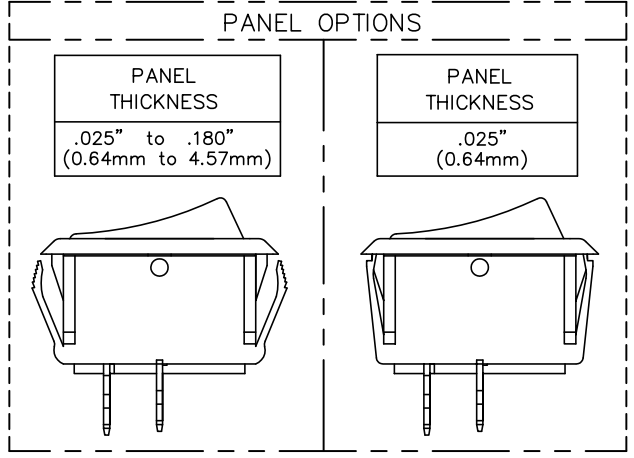

DIMENSIONS IN INCHES (MILLIMETERS)  
DO NOT SCALE DRAWING .....

Dwg. No.  
GRS-2011-24XX

PANEL PIERCING

(MATTE FINISH)

TERMINAL OPTIONS:

- .250" Wide Terminal is standard.  
(As Shown in Drawing)
- .187" Wide Terminal is optional.

POLARIZED OPTION

B-FORMAT 2002	REVISIONS									

PDF FILE MADE	<b>ew INDUSTRIES</b> Southampton, Pa. 18966	Title: <b>ROCKER SWITCH S.P.S.T. ASSEMBLY STYLE LINE 1.125" x .550" PANEL</b>
	TOLERANCES UNLESS OTHERWISE SPECIFIED	
	2 Place Decimal ±.010      METRIC 3 Place Decimal ±.005      1 Place Dec. ±.25mm Angles ..... ±1'            2 Place Dec. ±.13mm	
	Made for: CW IND.	Division: SWITCH
	Drawn by: DGW 6-16-2010	Dwg. No. GRS-2011-24XX
Checked by:		
Approval:		