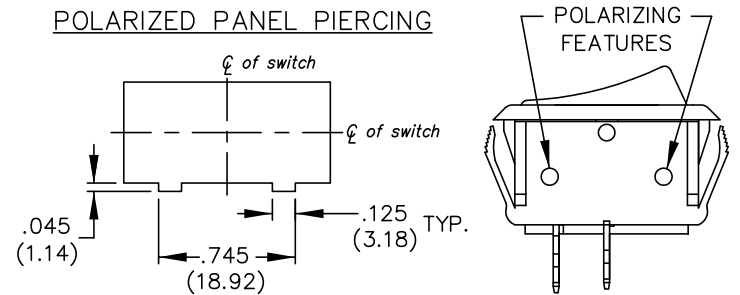

DIMENSIONS IN INCHES (MILLIMETERS)  
DO NOT SCALE DRAWING .....

Dwg. No.  
GRS-2011-24XX

PANEL PIERCING

(MATTE FINISH)

TERMINAL OPTIONS:

- .250" Wide Terminal is standard.  
(As Shown in Drawing)
- .187" Wide Terminal is optional.

POLARIZED OPTION

B-FORMAT 2002	REVISIONS									

PDF FILE MADE	<b>ew INDUSTRIES</b> Southampton, Pa. 18966	Title: <b>ROCKER SWITCH S.P.S.T. ASSEMBLY STYLE LINE 1.125" x .550" PANEL</b>
	TOLERANCES UNLESS OTHERWISE SPECIFIED	
	2 Place Decimal ±.010      METRIC 3 Place Decimal ±.005      1 Place Dec. ±.25mm Angles ..... ±1'            2 Place Dec. ±.13mm	
	Made for: CW IND.	Division: SWITCH
	Drawn by: DGW 6-16-2010	Dwg. No. GRS-2011-24XX
Checked by:		
Approval:		