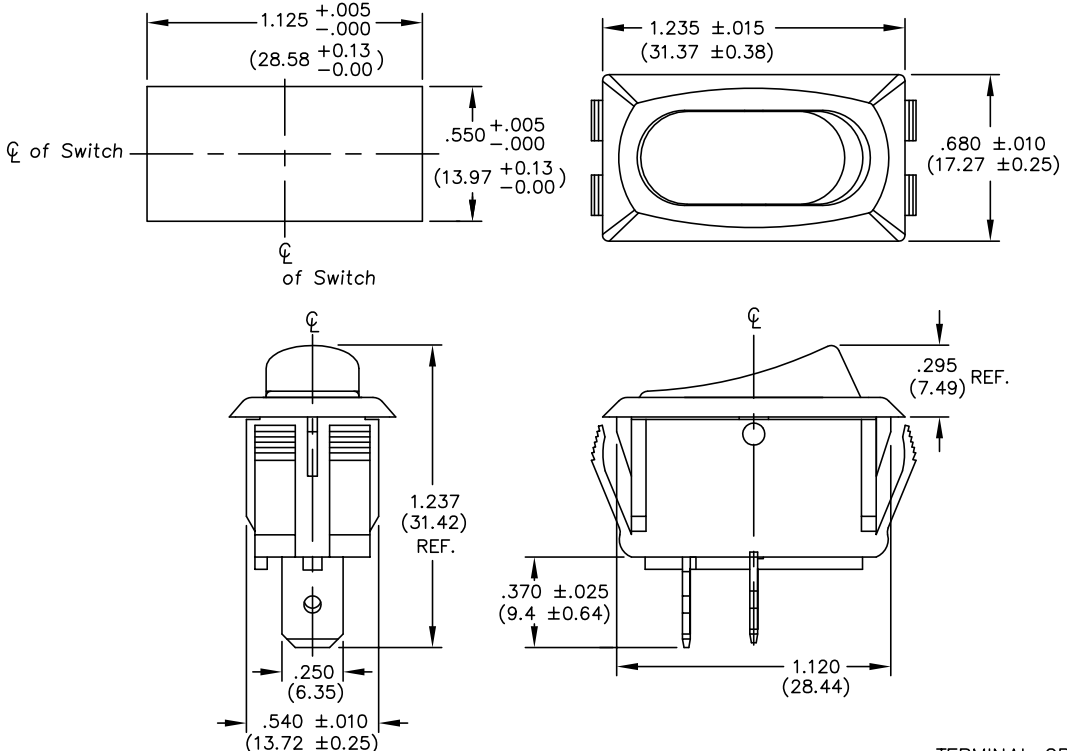

DIMENSIONS IN INCHES (MILLIMETERS)  
DO NOT SCALE DRAWING .....

Dwg. No.  
GRS-2011-24XX

PANEL PIERCING

(MATTE FINISH)

TERMINAL OPTIONS:

- .250" Wide Terminal is standard.  
(As Shown in Drawing)
- .187" Wide Terminal is optional.

POLARIZED OPTION

B-FORMAT 2002	REVISIONS									

PDF FILE MADE	<b>ew INDUSTRIES</b> Southampton, Pa. 18966	Title: <b>ROCKER SWITCH S.P.S.T. ASSEMBLY STYLE LINE 1.125" x .550" PANEL</b>
	TOLERANCES UNLESS OTHERWISE SPECIFIED	
	2 Place Decimal ±.010      METRIC 3 Place Decimal ±.005      1 Place Dec. ±.25mm Angles ..... ±1'            2 Place Dec. ±.13mm	
	Made for: CW IND.	Division: SWITCH
	Drawn by: DGW 6-16-2010	Dwg. No. GRS-2011-24XX
Checked by:		
Approval:		