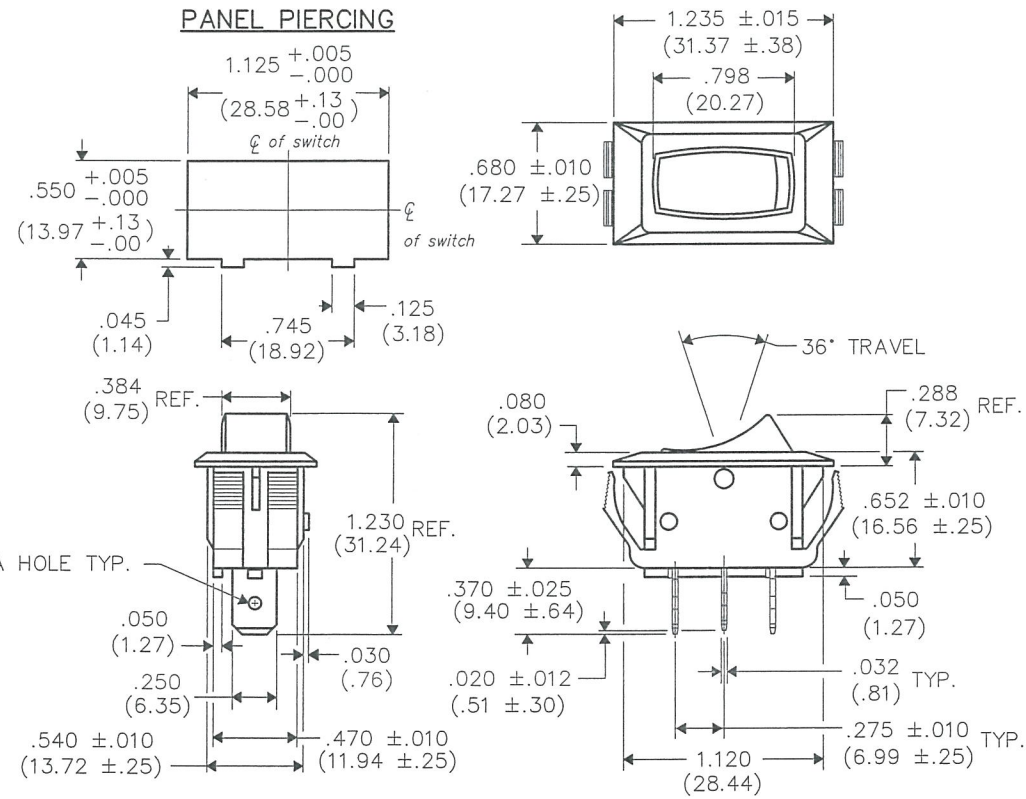

F
D
C
B
A

DIMENSIONS IN INCHES (MILLIMETERS)
DO NOT SCALE DRAWING .....

Dwg. No.
GRS-2012-2021

SWITCH COLOR - White

SWITCH RATINGS:
UL & CSA
16A. 125VAC 12A. 250VAC
3/4 H.P. 125-250 VAC 10A. 14V (T)
VDE
12(6)A. 250V ~ T85°

1 2 3 4 5 6 7 8 9 10

FORM-B4

REVISIONS

0
RELEASED.
DGW 7-01-13
JUL 19 2013

CW INDUSTRIES
Southampton, Pa. 18966
TOLERANCES UNLESS OTHERWISE SPECIFIED
2 Place Decimal $\pm$ .010 METRIC
3 Place Decimal $\pm$ .005 1 Place Dec. $\pm$ .25mm
Angles ..... $\pm$ 1' 2 Place Dec. $\pm$ .13mm

Made for: CW IND.
Drawn by: DGW 7-01-13
Checked by: *G. Gold 7-8-13*
Approval: *G. Gold 7-8-13*

Title: **ROCKER ASSEMBLY**
S.P.D.T., POLARIZED
W/RADIUS ON CLAW
1.125" x .550" PANEL

Division: **SWITCH**
Dwg. No. **GRS-2012-2021**

MASTER