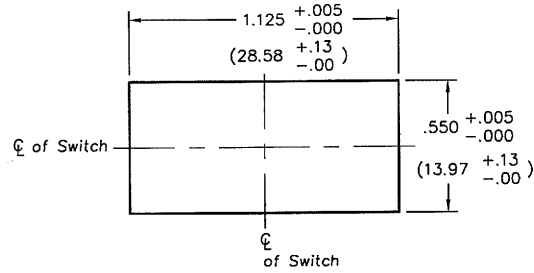

PANEL PIERCING

P/N	MATERIAL COLOR
GRS-2012	
-2400	Button- Black BK-000 Housing- Black BK-000
-2401	Button- White WT-913 Housing- White WT-913

FORM-B4

REVISIONS	DATE	BY
0	3-30-2001	DGW
1	MAY 8 2008	DGW

ADDED P/N CHART & -2401 TO DWG. NO. 8-13-2008
D.G. AUG 15 2008

CW INDUSTRIES
Southampton, Pa. 18966

TOLERANCES UNLESS OTHERWISE SPECIFIED

2 Place Decimal $\pm$.010	METRIC
3 Place Decimal $\pm$.005	1 Place Dec. $\pm$.25mm
Angles ..... $\pm$1'	2 Place Dec. $\pm$.13mm

Made for: CW IND.
Drawn by: DGW 3-30-2001
Checked by: G. Gold 4-2-01
Approval: J. Flanagan 4-5-01

Title: **ROCKER SWITCH
S.P.D.T. ASSEMBLY
STYLE LINE
1.125" x .550" PANEL**

Division: **SWITCH**

Dwg. No. **GRS-2012-2400 & -2401**

MASTER