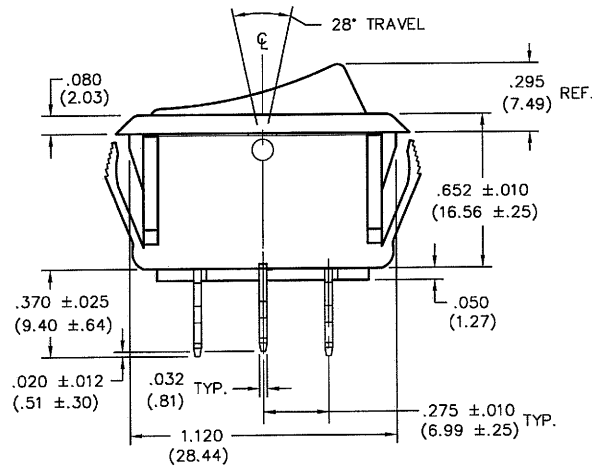

PANEL PIERCING

P/N	MATERIAL COLOR
GRS-2012	
-2400	Button- Black BK-000 Housing- Black BK-000
-2401	Button- White WT-913 Housing- White WT-913

FORM-B4

REVISIONS	DATE	BY
0	3-30-2001	DGW
1	MAY 8 2008	DGW

ADDED P/N CHART & -2401 TO DWG. NO. 8-13-2008
D.G. AUG 15 2008

CW INDUSTRIES
Southampton, Pa. 18966

TOLERANCES UNLESS OTHERWISE SPECIFIED

2 Place Decimal $\pm$.010	METRIC
3 Place Decimal $\pm$.005	1 Place Dec. $\pm$.25mm
Angles ..... $\pm$1'	2 Place Dec. $\pm$.13mm

Made for: CW IND.
Drawn by: DGW 3-30-2001
Checked by: G. Gold 4-2-01
Approval: J. Flanagan 4-5-01

Title: **ROCKER SWITCH
S.P.D.T. ASSEMBLY
STYLE LINE
1.125" x .550" PANEL**

Division: **SWITCH**

Dwg. No. **GRS-2012-2400 & -2401**

MASTER