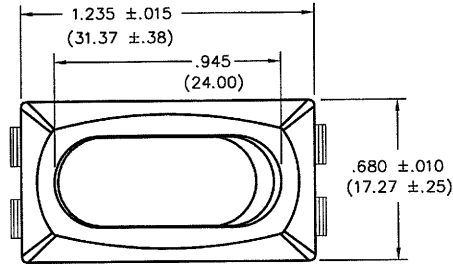

PANEL PIERCING

| P/N | MATERIAL COLOR |
|----------|---|
| GRS-2012 | |
| -2400 | Button- Black BK-000 Housing- Black BK-000 |
| -2401 | Button- White WT-913 Housing- White WT-913 |

FORM-B4

| REVISIONS | DATE | BY |
|-----------|------------|-----|
| 0 | 3-30-2001 | DGW |
| 1 | MAY 8 2008 | DGW |

ADDED P/N CHART & -2401 TO DWG. NO. 8-13-2008
D.G. AUG 15 2008

CW INDUSTRIES
Southampton, Pa. 18966

TOLERANCES UNLESS OTHERWISE SPECIFIED

| | |
|----------------------------|--------------------------|
| 2 Place Decimal \pm .010 | METRIC |
| 3 Place Decimal \pm .005 | 1 Place Dec. \pm .25mm |
| Angles \pm 1' | 2 Place Dec. \pm .13mm |

Made for: CW IND.
Drawn by: DGW 3-30-2001
Checked by: G. Gold 4-2-01
Approval: J. Flanagan 4-5-01

Title: **ROCKER SWITCH
S.P.D.T. ASSEMBLY
STYLE LINE
1.125" x .550" PANEL**

Division: **SWITCH**

Dwg. No. **GRS-2012-2400 & -2401**