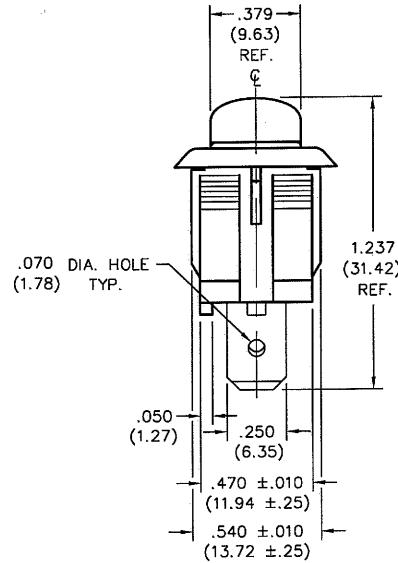

PANEL PIERCING

P/N	MATERIAL COLOR
GRS-2012	
-2400	Button- Black BK-000 Housing- Black BK-000
-2401	Button- White WT-913 Housing- White WT-913

FORM-B4

REVISIONS	DATE	BY
0	3-30-2001	DGW
1	MAY 8 2008	DGW

ADDED P/N CHART & -2401 TO DWG. NO. 8-13-2008
D.G. AUG 15 2008

CW INDUSTRIES
Southampton, Pa. 18966

TOLERANCES UNLESS OTHERWISE SPECIFIED

2 Place Decimal $\pm$.010	METRIC
3 Place Decimal $\pm$.005	1 Place Dec. $\pm$.25mm
Angles ..... $\pm$1'	2 Place Dec. $\pm$.13mm

Made for: CW IND.
Drawn by: DGW 3-30-2001
Checked by: G. Gold 4-2-01
Approval: J. Flanagan 4-5-01

Title: **ROCKER SWITCH
S.P.D.T. ASSEMBLY
STYLE LINE
1.125" x .550" PANEL**

Division: **SWITCH**

Dwg. No. **GRS-2012-2400 & -2401**

MASTER