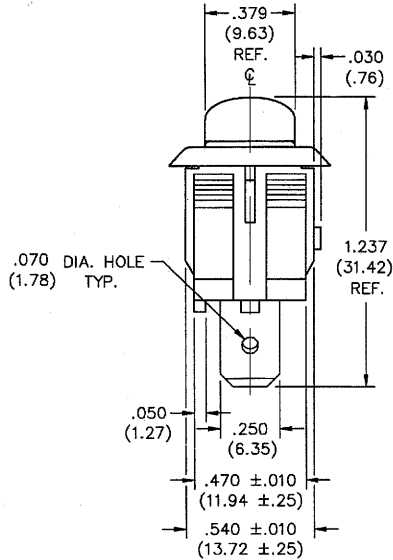

DIMENSIONS IN INCHES (MILLIMETERS)
DO NOT SCALE DRAWING

Dwg. No.

GRS-2012-2500 Thru -2502

PANEL PIERCING

P/N	MATERIAL COLOR
GRS-2012	
-2500	Button- Black BK-000 Housing- Black BK-000
-2501	Button- White WT-913 Housing- White WT-913
-2502	Button- Beige BN-131 Housing- Beige BN-131

1 2 3 4 5 6 7 8 9 10

FORM-B4

REVISIONS

0	RELEASED. DGW 2-17-2000
1	ADDED P/N CHART & THRU -2502 TO DWG. NO. DCW 8-13-2008

GG AUG 15 2008

CW INDUSTRIES
Southampton, Pa. 18966

TOLERANCES UNLESS OTHERWISE SPECIFIED

2 Place Decimal ±.010	METRIC
3 Place Decimal ±.005	1 Place Dec. ±.25mm
Angles ±1°	2 Place Dec. ±.13mm

Made for: CW IND.

Drawn by: DGW 2-17-2000

Checked by: G. GULD 2-24-00

Approval: P.F. [Signature] 2-28-00

Title: ROCKER SWITCH
S.P.D.T. ASSEMBLY
EURO STYLE, POLARIZED
1.125" x .550" PANEL

Division: SWITCH

Dwg. No.
GRS-2012-2500 Thru -2502

MASTER

X-ON Electronics

Largest Supplier of Electrical and Electronic Components