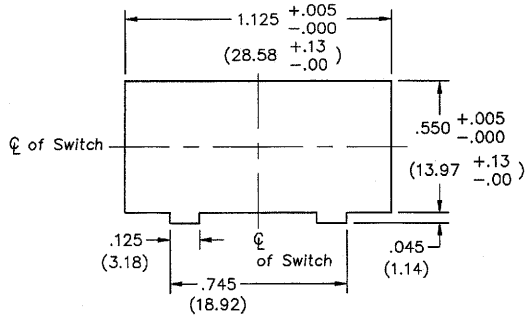

DIMENSIONS IN INCHES (MILLIMETERS)
DO NOT SCALE DRAWING

Dwg. No.

GRS-2012-2500 Thru -2502

PANEL PIERCING

P/N	MATERIAL COLOR
GRS-2012	
-2500	Button- Black BK-000 Housing- Black BK-000
-2501	Button- White WT-913 Housing- White WT-913
-2502	Button- Beige BN-131 Housing- Beige BN-131

Title: ROCKER SWITCH
S.P.D.T. ASSEMBLY
EURO STYLE, POLARIZED
1.125" x .550" PANEL

Division: SWITCH

Dwg. No.
GRS-2012-2500 Thru -2502

MASTER

X-ON Electronics

Largest Supplier of Electrical and Electronic Components