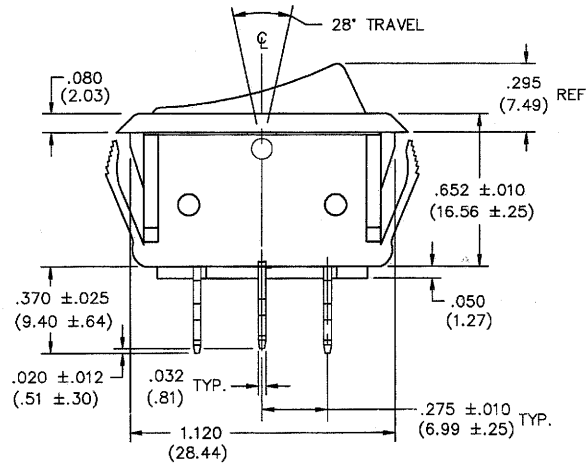

DIMENSIONS IN INCHES (MILLIMETERS)
DO NOT SCALE DRAWING

Dwg. No.

GRS-2012-2500 Thru -2502

PANEL PIERCING

P/N	MATERIAL COLOR
GRS-2012	
-2500	Button- Black BK-000 Housing- Black BK-000
-2501	Button- White WT-913 Housing- White WT-913
-2502	Button- Beige BN-131 Housing- Beige BN-131

1 2 3 4 5 6 7 8 9 10

FORM-B4

REVISIONS

0	RELEASED. DGW 2-17-2000
1	ADDED P/N CHART & THRU -2502 TO DWG. NO. DCW 8-13-2008

GG AUG 15 2008

CW INDUSTRIES
Southampton, Pa. 18966

TOLERANCES UNLESS OTHERWISE SPECIFIED

2 Place Decimal ±.010	METRIC
3 Place Decimal ±.005	1 Place Dec. ±.25mm
Angles ±1°	2 Place Dec. ±.13mm

Made for: CW IND.

Drawn by: DGW 2-17-2000

Checked by: G. GULD 2-24-00

Approval: P.F. [Signature] 2-28-00

Title: ROCKER SWITCH
S.P.D.T. ASSEMBLY
EURO STYLE, POLARIZED
1.125" x .550" PANEL

Division: SWITCH

Dwg. No.
GRS-2012-2500 Thru -2502

MASTER

X-ON Electronics

Largest Supplier of Electrical and Electronic Components