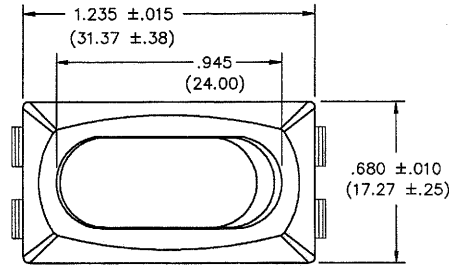

DIMENSIONS IN INCHES (MILLIMETERS)
DO NOT SCALE DRAWING

Dwg. No.

GRS-2012-2500 Thru -2502

PANEL PIERCING

P/N	MATERIAL COLOR
GRS-2012	
-2500	Button- Black BK-000 Housing- Black BK-000
-2501	Button- White WT-913 Housing- White WT-913
-2502	Button- Beige BN-131 Housing- Beige BN-131

1 2 3 4 5 6 7 8 9 10

FORM-B4

REVISIONS

0	RELEASED. DGW 2-17-2000
1	ADDED P/N CHART & THRU -2502 TO DWG. NO. DCW 8-13-2008

GG AUG 15 2008

CW INDUSTRIES
Southampton, Pa. 18966

TOLERANCES UNLESS OTHERWISE SPECIFIED

2 Place Decimal ±.010	METRIC
3 Place Decimal ±.005	1 Place Dec. ±.25mm
Angles ±1°	2 Place Dec. ±.13mm

Made for: CW IND.

Drawn by: DGW 2-17-2000

Checked by: G. GULD 2-24-00

Approval: P.F. [Signature] 2-28-00

Title: ROCKER SWITCH
S.P.D.T. ASSEMBLY
EURO STYLE, POLARIZED
1.125" x .550" PANEL

Division: SWITCH

Dwg. No.
GRS-2012-2500 Thru -2502

MASTER

X-ON Electronics

Largest Supplier of Electrical and Electronic Components