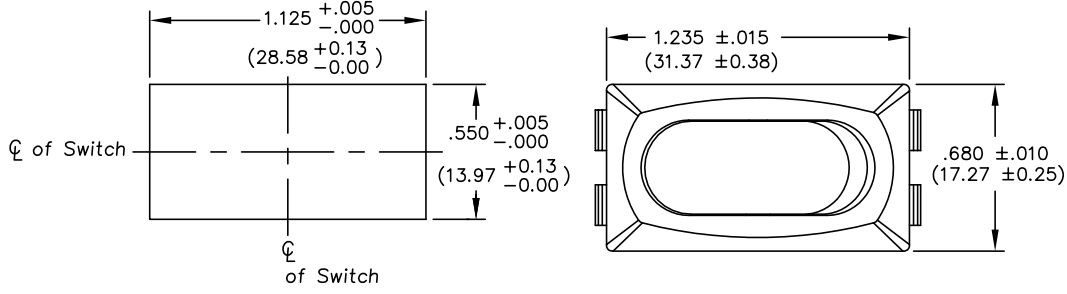

DIMENSIONS IN INCHES (MILLIMETERS)  
DO NOT SCALE DRAWING .....

Dwg. No.  
GRS-2012-25XX

PANEL PIERCING

(GLOSSY FINISH)

TERMINAL OPTIONS:  
.250" Wide Terminal is standard.  
(As Shown in Drawing)  
.187" Wide Terminal is optional.

POLARIZED OPTION

B-FORMAT 2002	REVISIONS	1	2	3	4	5	6	7	8	9	10

PDF FILE MADE	<b>CW INDUSTRIES</b> Southampton, Pa. 18966	Title: <b>ROCKER SWITCH S.P.D.T. ASSEMBLY STYLE LINE 1.125" x .550" PANEL</b>
	TOLERANCES UNLESS OTHERWISE SPECIFIED	
	2 Place Decimal ±.010 METRIC	1 Place Dec. ±.25mm
	3 Place Decimal ±.005 METRIC	2 Place Dec. ±.13mm
	Angles ..... ±1'	
Made for: CW IND.	Division: SWITCH	
Drawn by: DGW 7-09-2010	Dwg. No. GRS-2012-25XX	
Checked by:		
Approval:		