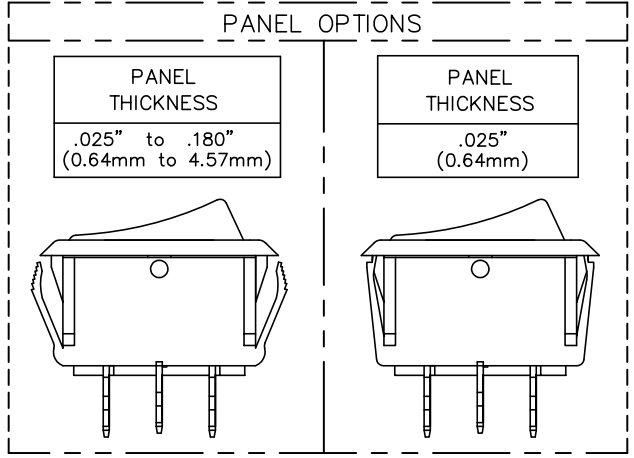

DIMENSIONS IN INCHES (MILLIMETERS)  
DO NOT SCALE DRAWING .....

Dwg. No.  
GRS-2012-25XX

PANEL PIERCING

(GLOSSY FINISH)

TERMINAL OPTIONS:  
.250" Wide Terminal is standard.  
(As Shown in Drawing)  
.187" Wide Terminal is optional.

POLARIZED OPTION

B-FORMAT 2002	REVISIONS	1	2	3	4	5	6	7	8	9	10

PDF FILE MADE	<b>CW INDUSTRIES</b> Southampton, Pa. 18966	Title: <b>ROCKER SWITCH S.P.D.T. ASSEMBLY STYLE LINE 1.125" x .550" PANEL</b>
	TOLERANCES UNLESS OTHERWISE SPECIFIED	
	2 Place Decimal ±.010 METRIC	1 Place Dec. ±.25mm
	3 Place Decimal ±.005 METRIC	2 Place Dec. ±.13mm
	Angles ..... ±1'	
Made for: CW IND.	Division: SWITCH	
Drawn by: DGW 7-09-2010	Dwg. No. GRS-2012-25XX	
Checked by:		
Approval:		