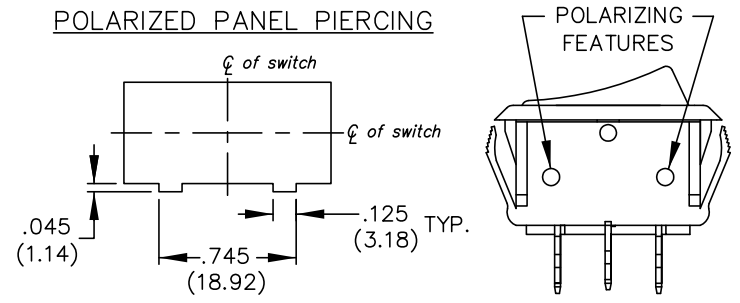

DIMENSIONS IN INCHES (MILLIMETERS)  
DO NOT SCALE DRAWING .....

Dwg. No.  
GRS-2012-25XX

PANEL PIERCING

(GLOSSY FINISH)

TERMINAL OPTIONS:  
.250" Wide Terminal is standard.  
(As Shown in Drawing)  
.187" Wide Terminal is optional.

POLARIZED OPTION

B-FORMAT 2002	REVISIONS	1	2	3	4	5	6	7	8	9	10

PDF FILE MADE	<b>CW INDUSTRIES</b> Southampton, Pa. 18966	Title: <b>ROCKER SWITCH S.P.D.T. ASSEMBLY STYLE LINE 1.125" x .550" PANEL</b>
	TOLERANCES UNLESS OTHERWISE SPECIFIED	
	2 Place Decimal ±.010 METRIC	1 Place Dec. ±.25mm
	3 Place Decimal ±.005 METRIC	2 Place Dec. ±.13mm
	Angles ..... ±1'	
Made for: CW IND.	Division: SWITCH	
Drawn by: DGW 7-09-2010	Dwg. No. GRS-2012-25XX	
Checked by:		
Approval:		