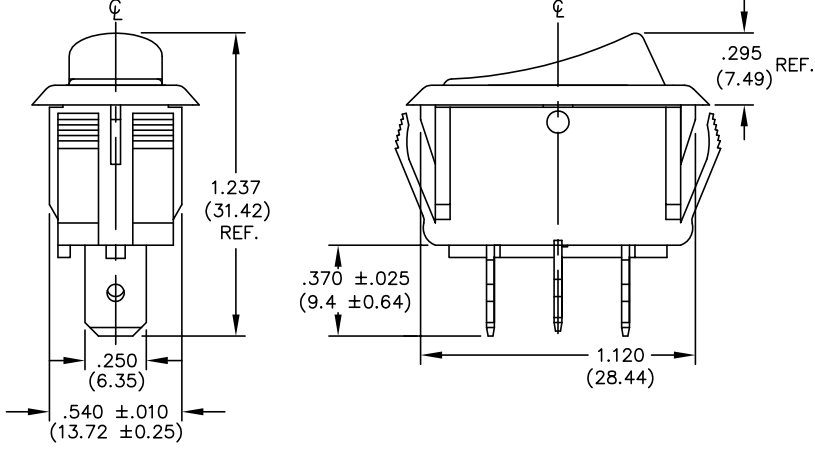

DIMENSIONS IN INCHES (MILLIMETERS)  
DO NOT SCALE DRAWING .....

Dwg. No.  
GRS-2012-25XX

PANEL PIERCING

(GLOSSY FINISH)

TERMINAL OPTIONS:  
.250" Wide Terminal is standard.  
(As Shown in Drawing)  
.187" Wide Terminal is optional.

POLARIZED OPTION

B-FORMAT 2002	REVISIONS	1	2	3	4	5	6	7	8	9	10

PDF FILE MADE	<b>CW INDUSTRIES</b> Southampton, Pa. 18966	Title: <b>ROCKER SWITCH S.P.D.T. ASSEMBLY STYLE LINE 1.125" x .550" PANEL</b>
	TOLERANCES UNLESS OTHERWISE SPECIFIED	
	2 Place Decimal ±.010 METRIC	1 Place Dec. ±.25mm
	3 Place Decimal ±.005 METRIC	2 Place Dec. ±.13mm
	Angles ..... ±1'	
Made for: CW IND.	Division: SWITCH	
Drawn by: DGW 7-09-2010	Dwg. No. GRS-2012-25XX	
Checked by:		
Approval:		