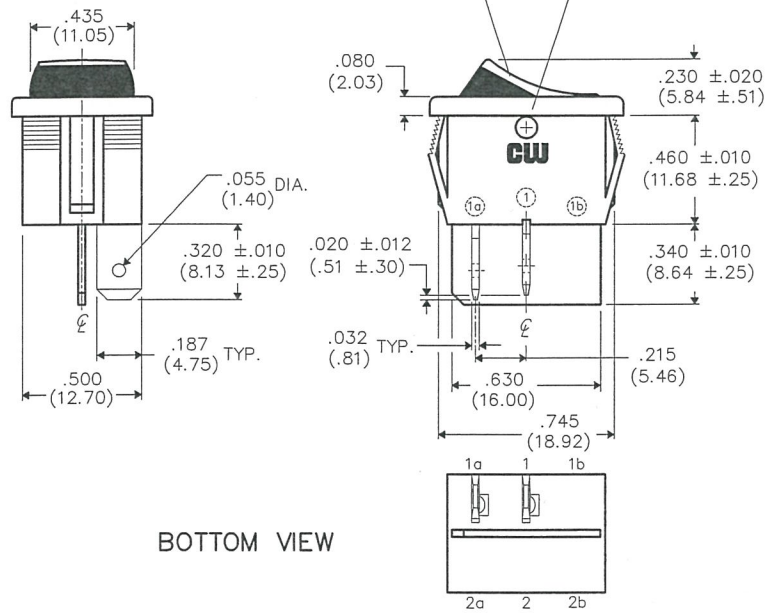

F
 D
 C
 B
 A

DIMENSIONS IN INCHES (MILLIMETERS)
DO NOT SCALE DRAWING

Dwg. No.
GRS-4011-0138

PANEL PIERCING

BOTTOM VIEW

UL, CSA & VDE LISTED:

- 16A 125 - 250VAC 3/4H.P. 125 - 250VAC
- 3A 125V L 10A 14V(T)
- 10(4) 250 ~ 4 T85'

MATERIALS:

- BUTTON - NYLON 6/6 94V-2 COLOR, BLACK/RED
- HOUSING - NYLON 6/6 94V-2 COLOR, BLACK
- TERMINAL & MOVING CONTACT - COPPER ALLOY

1	2	3	4	5	6	7	8	9	10
---	---	---	---	---	---	---	---	---	----

B-FORMAT 2002
REVISIONS
 0
 RELEASED: DGW 2-25-2013
 FEB 26 2013

CW INDUSTRIES
Southampton, Pa. 18966

TOLERANCES UNLESS OTHERWISE SPECIFIED	
2 Place Decimal ±.010	METRIC
3 Place Decimal ±.005	1 Place Dec. ±.25mm
Angles ±1'	2 Place Dec. ±.13mm

Made for: CW IND.
 Drawn by: DGW 2-25-2013
 Checked by: G. Guld 2-26-13
 Approval: E. H... 2/26/13

Title: **2 COLOR
ROCKER SWIDGET
ASSEMBLY
SP/ST (POP-IN)**
 Division: **SWITCH**
 Dwg. No. **GRS-4011-0138**

MASTER

X-ON Electronics

Largest Supplier of Electrical and Electronic Components

Click to view similar products for [Rocker Switches](#) category: