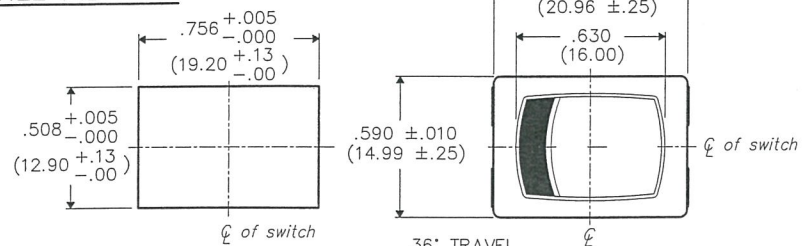

F
 D
 C
 B
 A

DIMENSIONS IN INCHES (MILLIMETERS)
DO NOT SCALE DRAWING

Dwg. No.
GRS-4011-0138

PANEL PIERCING

BOTTOM VIEW

UL, CSA & VDE LISTED:

- 16A 125 - 250VAC 3/4H.P. 125 - 250VAC
- 3A 125V L 10A 14V(T)
- 10(4) 250 ~ 4 T85'

CW INDUSTRIES
Southampton, Pa. 18966

TOLERANCES UNLESS OTHERWISE SPECIFIED	
2 Place Decimal ±.010	METRIC
3 Place Decimal ±.005	1 Place Dec. ±.25mm
Angles ±1'	2 Place Dec. ±.13mm

Made for: CW IND.
 Drawn by: DGW 2-25-2013
 Checked by: G. Guld 2-26-13
 Approval: E. H... 2/26/13