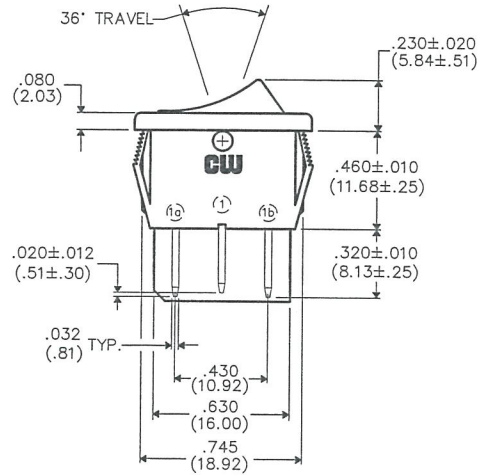

DIMENSIONS IN INCHES (MILLIMETERS)
DO NOT SCALE DRAWING

Dwg. No.
GRS-4012-0066

F
D
C
B
A

PANEL PIERCING

BUTTON COLOR - Red
HOUSING COLOR - Black
LEGEND COLOR - White

SWITCH RATINGS:

UL & CSA
13A. 125VAC 10A. 250VAC
1/2 H.P. 125-250 VAC 5A. 14V (T)

1 2 3 4 5 6 7 8 9 10

B-FORMAT 2002	REVISIONS	0	<p>RELEASED: DGW 7-03-13 JUL 19 2013</p>	<p>REVISIONS</p>	<p>PDF FILE MADE</p>	<p>INDUSTRIES Southampton, Pa. 18966</p>	<p>TOLERANCES UNLESS OTHERWISE SPECIFIED</p> <table border="1"> <tr> <td>2 Place Decimal ±.010</td> <td>METRIC</td> </tr> <tr> <td>3 Place Decimal ±.005</td> <td>1 Place Dec. ±.25mm</td> </tr> <tr> <td>Angles ±1°</td> <td>2 Place Dec. ±.13mm</td> </tr> </table>	2 Place Decimal ±.010	METRIC	3 Place Decimal ±.005	1 Place Dec. ±.25mm	Angles ±1°	2 Place Dec. ±.13mm	<p>Title: ROCKER SWIDGET ASSEMBLY (POP-IN) S.P.- D.T.</p>
		2 Place Decimal ±.010						METRIC						
		3 Place Decimal ±.005						1 Place Dec. ±.25mm						
		Angles ±1°						2 Place Dec. ±.13mm						
	<p>Made for: CW IND.</p>	<p>Division: SWITCH</p>												
	<p>Drawn by: DGW 7-03-13</p>	<p>Dwg. No. GRS-4012-0066</p>												
	<p>Checked by: <i>G. Gold 7-9-13</i></p>	<p>Approval: <i>G. Gold 7-9-13</i></p>												