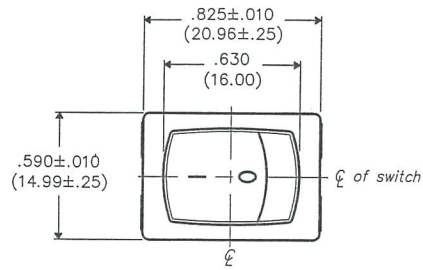

DIMENSIONS IN INCHES (MILLIMETERS)
DO NOT SCALE DRAWING

Dwg. No.
GRS-4012-0066

F
D
C
B
A

PANEL PIERCING

BUTTON COLOR - Red
HOUSING COLOR - Black
LEGEND COLOR - White

SWITCH RATINGS:

UL & CSA
13A. 125VAC 10A. 250VAC
1/2 H.P. 125-250 VAC 5A. 14V (T)

1 2 3 4 5 6 7 8 9 10

B-FORMAT 2002	REVISIONS	0	<p>RELEASED: DGW 7-03-13 JUL 19 2013</p>	<p>REVISIONS</p>	<p>PDF FILE MADE</p>	<p>INDUSTRIES Southampton, Pa. 18966</p>	<p>TOLERANCES UNLESS OTHERWISE SPECIFIED</p> <table border="1"> <tr> <td>2 Place Decimal ±.010</td> <td>METRIC</td> </tr> <tr> <td>3 Place Decimal ±.005</td> <td>1 Place Dec. ±.25mm</td> </tr> <tr> <td>Angles ±1°</td> <td>2 Place Dec. ±.13mm</td> </tr> </table>	2 Place Decimal ±.010	METRIC	3 Place Decimal ±.005	1 Place Dec. ±.25mm	Angles ±1°	2 Place Dec. ±.13mm	<p>Title: ROCKER SWIDGET ASSEMBLY (POP-IN) S.P.- D.T.</p>
		2 Place Decimal ±.010						METRIC						
		3 Place Decimal ±.005						1 Place Dec. ±.25mm						
		Angles ±1°						2 Place Dec. ±.13mm						
	<p>Made for: CW IND.</p>	<p>Division: SWITCH</p>												
	<p>Drawn by: DGW 7-03-13</p>	<p>Dwg. No. GRS-4012-0066</p>												
	<p>Checked by: <i>G. Gold 7-9-13</i></p>	<p>Approval: <i>G. Gold 7-9-13</i></p>												