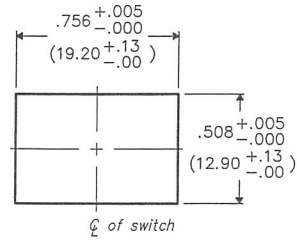

DIMENSIONS IN INCHES (MILLIMETERS)
DO NOT SCALE DRAWING

Dwg. No.
GRS-4012-0066

F
D
C
B
A

PANEL PIERCING

BUTTON COLOR - Red
HOUSING COLOR - Black
LEGEND COLOR - White

SWITCH RATINGS:

UL & CSA
13A. 125VAC 10A. 250VAC
1/2 H.P. 125-250 VAC 5A. 14V (T)