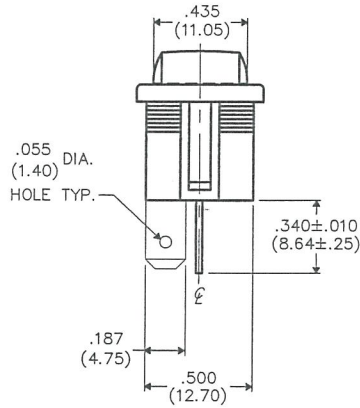

DIMENSIONS IN INCHES (MILLIMETERS)
DO NOT SCALE DRAWING

Dwg. No.
GRS-4012-0066

F
D
C
B
A

PANEL PIERCING

BUTTON COLOR - Red
HOUSING COLOR - Black
LEGEND COLOR - White

SWITCH RATINGS:

UL & CSA
13A. 125VAC 10A. 250VAC
1/2 H.P. 125-250 VAC 5A. 14V (T)

1 2 3 4 5 6 7 8 9 10

B-FORMAT 2002	REVISIONS	0	<p>RELEASED: DGW 7-03-13 JUL 19 2013</p>	<p>REVISIONS</p>	<p>PDF FILE MADE</p>	<p>INDUSTRIES Southampton, Pa. 18966</p>	<p>TOLERANCES UNLESS OTHERWISE SPECIFIED</p> <table border="1"> <tr> <td>2 Place Decimal ±.010</td> <td>METRIC</td> </tr> <tr> <td>3 Place Decimal ±.005</td> <td>1 Place Dec. ±.25mm</td> </tr> <tr> <td>Angles ±1°</td> <td>2 Place Dec. ±.13mm</td> </tr> </table>	2 Place Decimal ±.010	METRIC	3 Place Decimal ±.005	1 Place Dec. ±.25mm	Angles ±1°	2 Place Dec. ±.13mm	<p>Title: ROCKER SWIDGET ASSEMBLY (POP-IN) S.P.- D.T.</p>
		2 Place Decimal ±.010						METRIC						
		3 Place Decimal ±.005						1 Place Dec. ±.25mm						
		Angles ±1°						2 Place Dec. ±.13mm						
	<p>Made for: CW IND.</p>	<p>Division: SWITCH</p>												
	<p>Drawn by: DGW 7-03-13</p>	<p>Dwg. No. GRS-4012-0066</p>												
	<p>Checked by: <i>G. Gold 7-9-13</i></p>	<p>Approval: <i>G. Gold 7-9-13</i></p>												