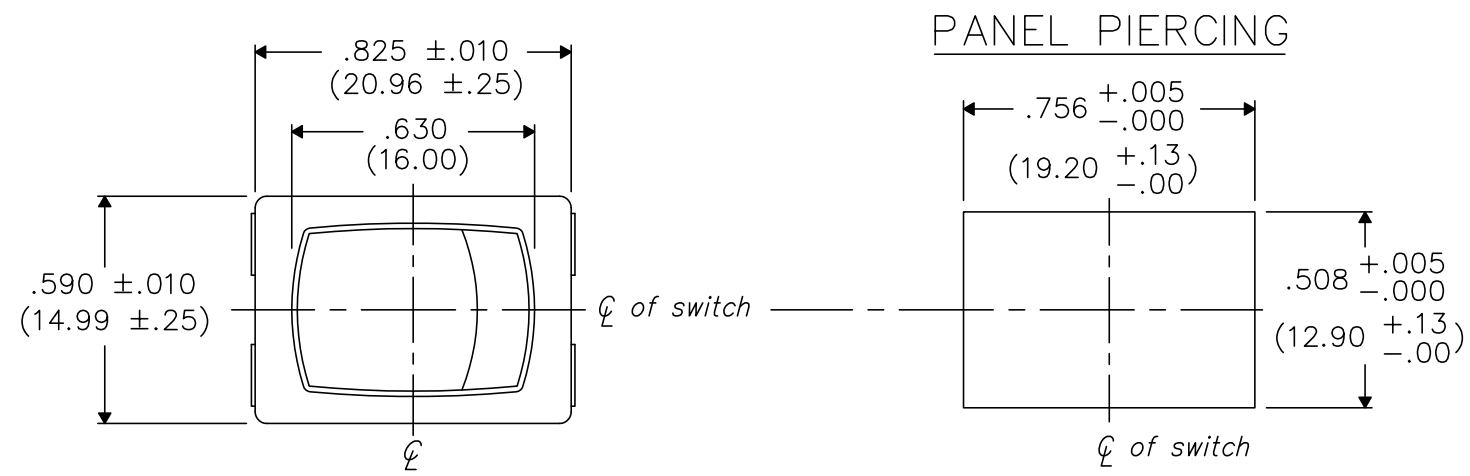

DIMENSIONS IN INCHES (MILLIMETERS)  
DO NOT SCALE DRAWING .....

Dwg. No.  
GRS-4022-1600

E  
D  
C  
B  
A

1 2 3 4 5 6 7 8 9 10

FORM-B4  
REVISIONS  
O  
RELEASED.  
DGW 7-19-2001  
7-30-2001

**CW INDUSTRIES**  
Southampton, Pa. 18966  
TOLERANCES UNLESS OTHERWISE SPECIFIED  
2 Place Decimal ±.010 METRIC  
3 Place Decimal ±.005 1 Place Dec. ±.25mm  
Angles ..... ±1° 2 Place Dec. ±.13mm  
Made for: CW IND.  
Drawn by: DGW 7-19-2001  
Checked by: GG 7-24-01  
Approval: BF 7-27-01

Title: ROCKER SWIDGET ASSEMBLY (POP IN) D.P.- D.T.  
Division: SWITCH  
Dwg. No. GRS-4022-1600