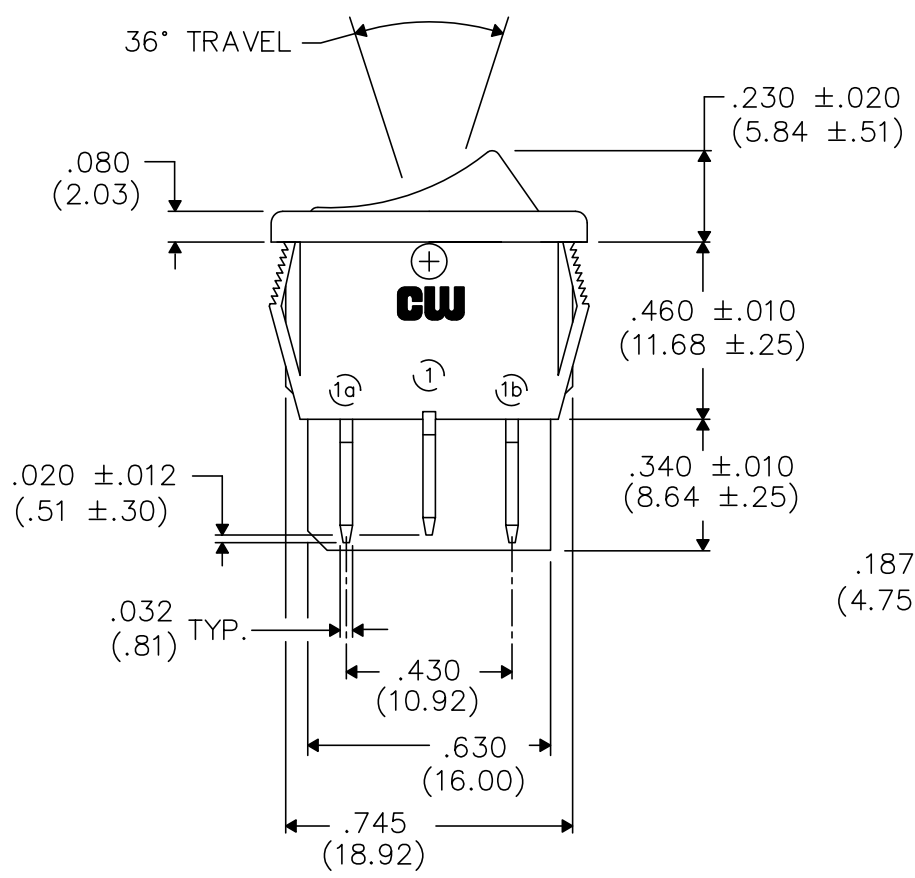

DIMENSIONS IN INCHES (MILLIMETERS)  
DO NOT SCALE DRAWING .....

Dwg. No.  
GRS-4022-1600

E  
D  
C  
B  
A

1 2 3 4 5 6 7 8 9 10

FORM-B4  
REVISIONS  
O  
RELEASED.  
DGW 7-19-2001  
7-30-2001

**CW INDUSTRIES**  
Southampton, Pa. 18966  
TOLERANCES UNLESS OTHERWISE SPECIFIED  
2 Place Decimal ±.010 METRIC  
3 Place Decimal ±.005 1 Place Dec. ±.25mm  
Angles ..... ±1° 2 Place Dec. ±.13mm  
Made for: CW IND.  
Drawn by: DGW 7-19-2001  
Checked by: GG 7-24-01  
Approval: BF 7-27-01

Title: ROCKER SWIDGET ASSEMBLY (POP IN) D.P.- D.T.  
Division: SWITCH  
Dwg. No. GRS-4022-1600