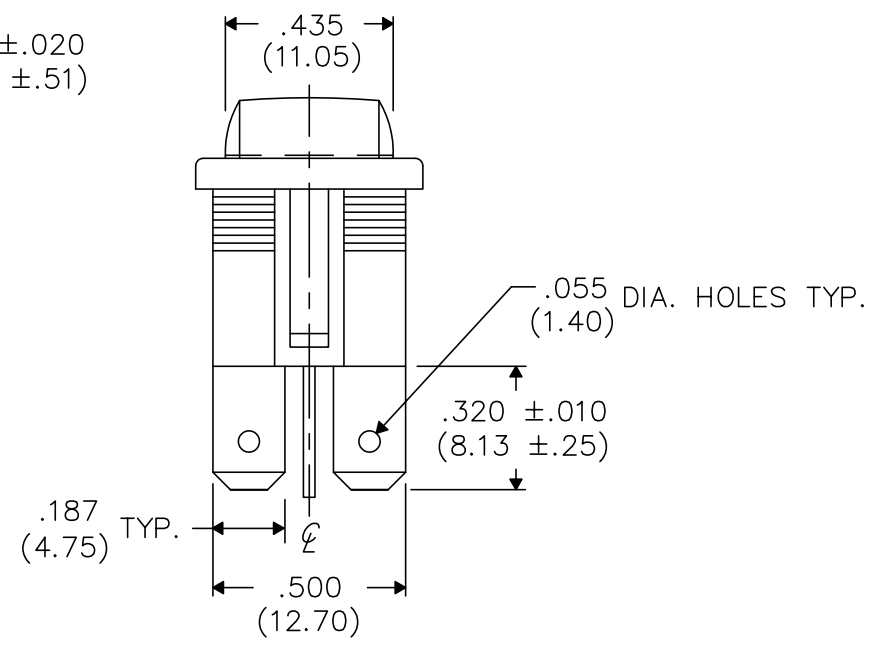

DIMENSIONS IN INCHES (MILLIMETERS)  
DO NOT SCALE DRAWING .....

Dwg. No.  
GRS-4022-1600

E  
D  
C  
B  
A

1 2 3 4 5 6 7 8 9 10

FORM-B4  
REVISIONS  
O  
RELEASED.  
DGW 7-19-2001  
7-30-2001

**CW INDUSTRIES**  
Southampton, Pa. 18966  
TOLERANCES UNLESS OTHERWISE SPECIFIED  
2 Place Decimal ±.010 METRIC  
3 Place Decimal ±.005 1 Place Dec. ±.25mm  
Angles ..... ±1° 2 Place Dec. ±.13mm  
Made for: CW IND.  
Drawn by: DGW 7-19-2001  
Checked by: GG 7-24-01  
Approval: BF 7-27-01

Title: ROCKER SWIDGET ASSEMBLY (POP IN) D.P.- D.T.  
Division: SWITCH  
Dwg. No. GRS-4022-1600