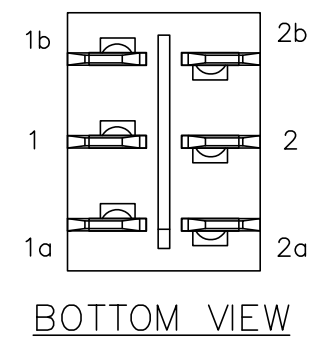

DIMENSIONS IN INCHES (MILLIMETERS)  
DO NOT SCALE DRAWING .....

Dwg. No.  
GRS-4022-1600

E  
D  
C  
B  
A

1 2 3 4 5 6 7 8 9 10

FORM-B4  
REVISIONS  
O  
RELEASED.  
DGW 7-19-2001  
7-30-2001

**CW INDUSTRIES**  
Southampton, Pa. 18966  
TOLERANCES UNLESS OTHERWISE SPECIFIED  
2 Place Decimal ±.010 METRIC  
3 Place Decimal ±.005 1 Place Dec. ±.25mm  
Angles ..... ±1° 2 Place Dec. ±.13mm  
Made for: CW IND.  
Drawn by: DGW 7-19-2001  
Checked by: GG 7-24-01  
Approval: BF 7-27-01

Title: ROCKER SWIDGET ASSEMBLY (POP IN) D.P.- D.T.  
Division: SWITCH  
Dwg. No. GRS-4022-1600