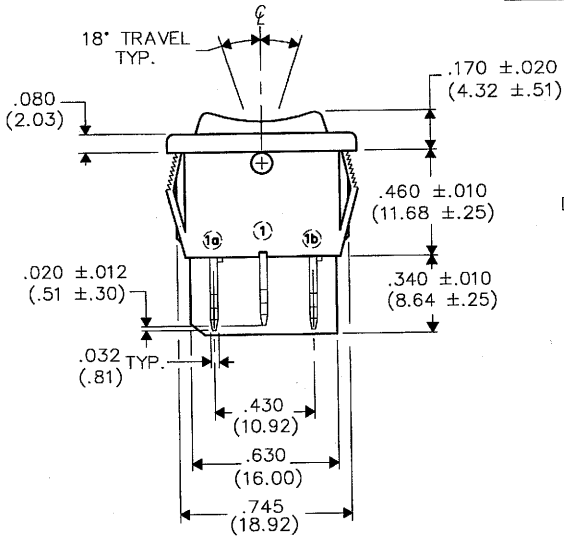

DIMENSIONS IN INCHES (MILLIMETERS)  
DO NOT SCALE DRAWING .....

Dwg. No.

GRS-4023A-0000

PANEL PIERCING

BOTTOM VIEW

FORM-B

REVISIONS

|   |              |
|---|--------------|
| 0 | RELEASED     |
|   | DGW 10-14-94 |
|   | AW 10-23-94  |

(PDF File Made)

ID. No.: SAS0223A

**CW INDUSTRIES**  
Southampton, Pa. 18966

TOLERANCES UNLESS OTHERWISE SPECIFIED

|                       |                     |
|-----------------------|---------------------|
| 2 Place decimal ±.010 | METRIC              |
| 3 Place decimal ±.005 | 1 Place dec. ±.25mm |
| Angles ..... ± 1°     | 2 Place dec. ±.13mm |

Made for: CW IND.

Drawn by: DGW 10-14-94

Checked by: G. Guld 10-20-94

Approval: A. HOSFELD 10-20-94

Title: ASSEMBLY  
ROCKER SWIDGET  
D.P. - CENTER OFF  
(ON - OFF - ON)

Division:

SWITCH

Dwg. No.