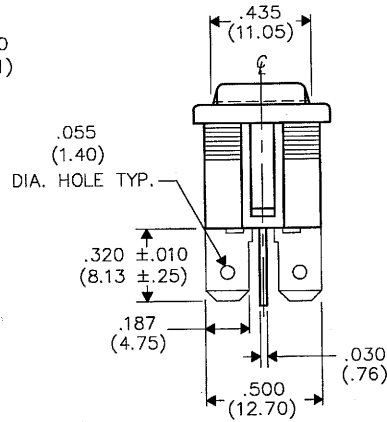

DIMENSIONS IN INCHES (MILLIMETERS)  
DO NOT SCALE DRAWING .....

Dwg. No.

GRS-4023A-0000

PANEL PIERCING

BOTTOM VIEW

FORM-B

REVISIONS

|   |              |
|---|--------------|
| 0 | RELEASED     |
|   | DGW 10-14-94 |
|   | AW 10-23-94  |

(PDF File Made)

ID. No.: SAS0223A

**CW INDUSTRIES**  
Southampton, Pa. 18966

TOLERANCES UNLESS OTHERWISE SPECIFIED

|                       |                     |
|-----------------------|---------------------|
| 2 Place decimal ±.010 | METRIC              |
| 3 Place decimal ±.005 | 1 Place dec. ±.25mm |
| Angles ..... ± 1°     | 2 Place dec. ±.13mm |

Made for: CW IND.

Drawn by: DGW 10-14-94

Checked by: G. Guld 10-20-94

Approval: A. HOSFELD 10-20-94

Title: ASSEMBLY  
ROCKER SWIDGET  
D.P. - CENTER OFF  
(ON - OFF - ON)

Division:

SWITCH

Dwg. No.