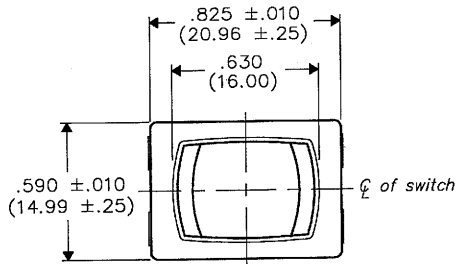

DIMENSIONS IN INCHES (MILLIMETERS)  
DO NOT SCALE DRAWING .....

Dwg. No.

GRS-4023A-0000

PANEL PIERCING

BOTTOM VIEW

FORM-B

REVISIONS

|   |              |
|---|--------------|
| 0 | RELEASED     |
|   | DGW 10-14-94 |
|   | AW 10-23-94  |

(PDF File Made)

ID. No.: SAS0223A

**CW INDUSTRIES**  
Southampton, Pa. 18966

TOLERANCES UNLESS OTHERWISE SPECIFIED

|                       |                     |
|-----------------------|---------------------|
| 2 Place decimal ±.010 | METRIC              |
| 3 Place decimal ±.005 | 1 Place dec. ±.25mm |
| Angles ..... ± 1°     | 2 Place dec. ±.13mm |