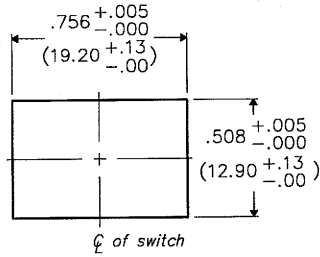

DIMENSIONS IN INCHES (MILLIMETERS)  
DO NOT SCALE DRAWING .....

Dwg. No.

GRS-4023A-0000

PANEL PIERCING

BOTTOM VIEW

FORM-B

REVISIONS

|   |              |
|---|--------------|
| 0 | RELEASED     |
|   | DGW 10-14-94 |
|   | AW 10-23-94  |

(PDF File Made)

ID. No.: SAS0223A

**CW INDUSTRIES**  
Southampton, Pa. 18966

TOLERANCES UNLESS OTHERWISE SPECIFIED

|                       |                     |
|-----------------------|---------------------|
| 2 Place decimal ±.010 | METRIC              |
| 3 Place decimal ±.005 | 1 Place dec. ±.25mm |
| Angles ..... ± 1°     | 2 Place dec. ±.13mm |