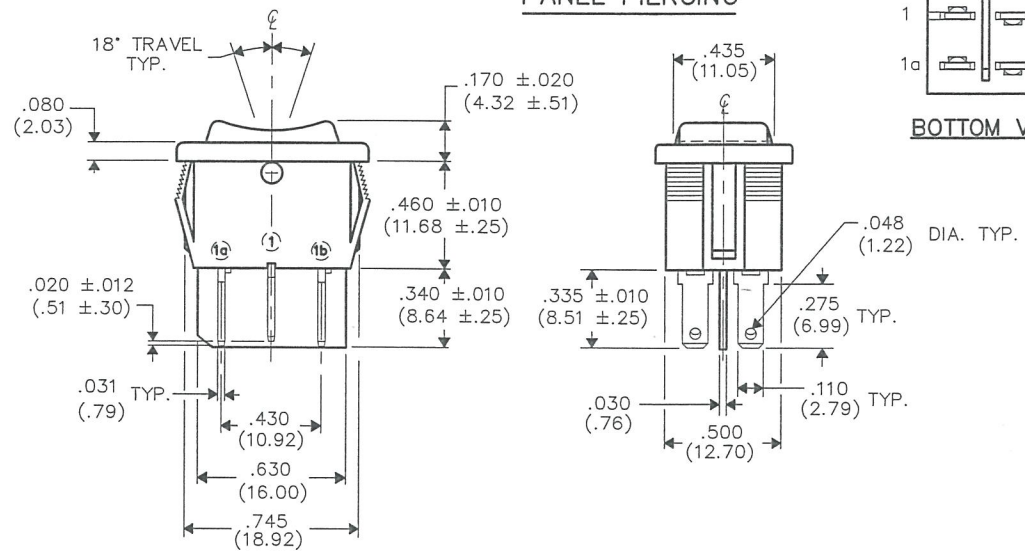

DIMENSIONS IN INCHES (MILLIMETERS)  
DO NOT SCALE DRAWING .....

Dwg. No.  
**GRS-4023A-0014**

**PANEL PIERCING**

SWITCH COLOR - Black  
LEGEND COLOR - White

**SWITCH RATINGS:**  
UL & CSA  
13A. 125VAC 10A. 250VAC  
1/2 H.P. 125-250VAC 5A. 14V (T)

**BOTTOM VIEW**

1 2 3 4 5 6 7 8 9 10

B-FORMAT 2002	<b>REVISIONS</b>	REDAWN, ADDED RATINGS. DGW 7-03-13 2013	<div style="display: flex; justify-content: space-between;"> <div style="text-align: center;">  <p>Southampton, Pa. 18966</p> </div> <div style="text-align: center;"> <p>Title: <b>ASSEMBLY ROCKER SWIDGET D.P.- CENTER OFF (ON-OFF-ON)</b></p> </div> </div>															
	<p>TOLERANCES UNLESS OTHERWISE SPECIFIED</p> <table border="0"> <tr> <td>2 Place Decimal ±.010</td> <td>METRIC</td> </tr> <tr> <td>3 Place Decimal ±.005</td> <td>1 Place Dec. ±.25mm</td> </tr> <tr> <td>Angles ..... ±1°</td> <td>2 Place Dec. ±.13mm</td> </tr> </table>							2 Place Decimal ±.010	METRIC	3 Place Decimal ±.005	1 Place Dec. ±.25mm	Angles ..... ±1°	2 Place Dec. ±.13mm	<p>Made for: CW IND.</p>		<p>Division: <b>SWITCH</b></p>		
	2 Place Decimal ±.010							METRIC										
	3 Place Decimal ±.005							1 Place Dec. ±.25mm										
Angles ..... ±1°	2 Place Dec. ±.13mm																	
<p>Drawn by: DGW 7-03-13</p>		<p>Checked by: <i>G. Gold</i> 7-10-13</p>		<p>Dwg. No. <b>GRS-4023A-0014</b></p>														
<p>Approval: <i>G. Gold</i> 7-10-13</p>		<p>PDF MADE</p>																