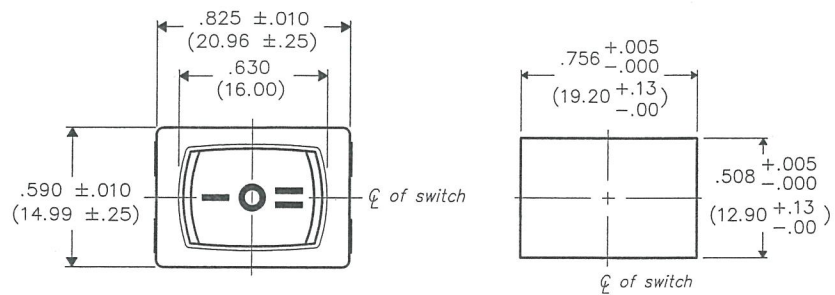

DIMENSIONS IN INCHES (MILLIMETERS)  
DO NOT SCALE DRAWING .....

Dwg. No.  
**GRS-4023A-0014**

**PANEL PIERCING**

SWITCH COLOR - Black  
LEGEND COLOR - White

**SWITCH RATINGS:**  
UL & CSA  
13A. 125VAC 10A. 250VAC  
1/2 H.P. 125-250VAC 5A. 14V (T)