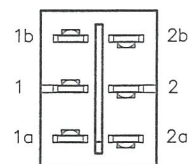

DIMENSIONS IN INCHES (MILLIMETERS)  
DO NOT SCALE DRAWING .....

Dwg. No.  
**GRS-4023A-0014**

**PANEL PIERCING**

SWITCH COLOR - Black  
LEGEND COLOR - White

**SWITCH RATINGS:**  
UL & CSA  
13A. 125VAC 10A. 250VAC  
1/2 H.P. 125-250VAC 5A. 14V (T)

**BOTTOM VIEW**

1 2 3 4 5 6 7 8 9 10

B-FORMAT 2002	<b>REVISIONS</b>	REDAWN, ADDED RATINGS. DGW 7-03-13 2013	<div style="display: flex; justify-content: space-between;"> <div style="text-align: center;">  <p>Southampton, Pa. 18966</p> </div> <div style="text-align: center;"> <p>Title: <b>ASSEMBLY ROCKER SWIDGET D.P.- CENTER OFF (ON-OFF-ON)</b></p> </div> </div>															
	<p>TOLERANCES UNLESS OTHERWISE SPECIFIED</p> <table border="0"> <tr> <td>2 Place Decimal ±.010</td> <td>METRIC</td> </tr> <tr> <td>3 Place Decimal ±.005</td> <td>1 Place Dec. ±.25mm</td> </tr> <tr> <td>Angles ..... ±1°</td> <td>2 Place Dec. ±.13mm</td> </tr> </table>							2 Place Decimal ±.010	METRIC	3 Place Decimal ±.005	1 Place Dec. ±.25mm	Angles ..... ±1°	2 Place Dec. ±.13mm	<p>Made for: CW IND.</p>		<p>Division: <b>SWITCH</b></p>		
	2 Place Decimal ±.010							METRIC										
	3 Place Decimal ±.005							1 Place Dec. ±.25mm										
Angles ..... ±1°	2 Place Dec. ±.13mm																	
<p>Drawn by: DGW 7-03-13</p>		<p>Checked by: <i>G. Gold</i> 7-10-13</p>		<p>Dwg. No. <b>GRS-4023A-0014</b></p>														
<p>Approval: <i>G. Gold</i> 7-10-13</p>		<p>PDF MADE</p>																