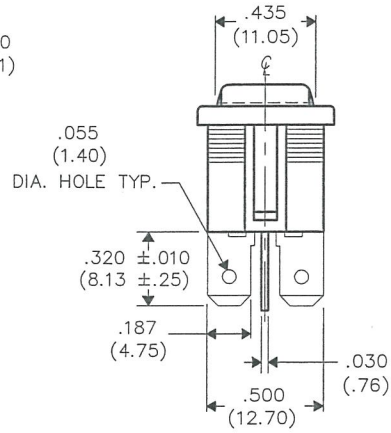

DIMENSIONS IN INCHES (MILLIMETERS)
 DO NOT SCALE DRAWING

Dwg. No.
GRS-4023B-0005

BUTTON COLOR - Red
HOUSING COLOR - Black

PANEL PIERCING

BOTTOM VIEW

SWITCH RATINGS:

UL & CSA
 13A. 125VAC 10A. 250VAC
 1/2 H.P. 125-250VAC 5A. 14V (T)

1 2 3 4 5 6 7 8 9 10

B-FORMAT 2002	REVISIONS	0
	RELEASED:	7-03-13
	DGW	7-19-2013

PDF MADE	CW INDUSTRIES Southampton, Pa. 18966	Title: ROCKER SWIDGET ASSEMBLY
	TOLERANCES UNLESS OTHERWISE SPECIFIED	D.P.- CENTER OFF (MOM.-OFF-ON)
	2 Place Decimal ±.010 METRIC	Division: SWITCH
	3 Place Decimal ±.005 METRIC	Dwg. No. GRS-4023B-0005
Made for: CW IND.	Checked by: <i>B. Guld 7-10-13</i>	Approval: <i>G. Guld 7-10-13</i>