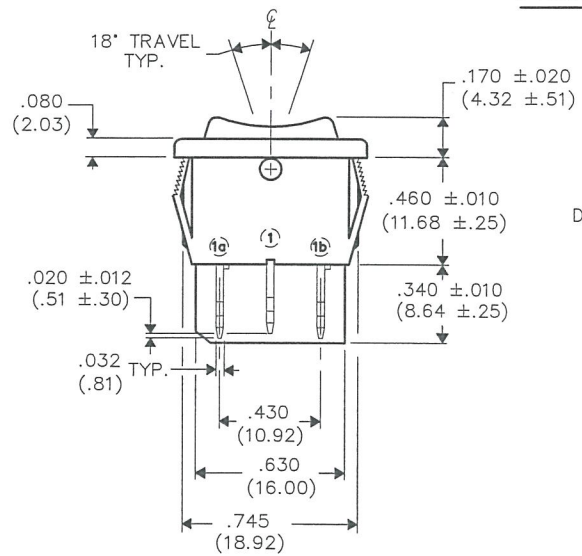

DIMENSIONS IN INCHES (MILLIMETERS)
 DO NOT SCALE DRAWING

Dwg. No.
GRS-4023B-0005

BUTTON COLOR - Red
HOUSING COLOR - Black

PANEL PIERCING

BOTTOM VIEW

SWITCH RATINGS:

UL & CSA
 13A. 125VAC 10A. 250VAC
 1/2 H.P. 125-250VAC 5A. 14V (T)

1 2 3 4 5 6 7 8 9 10

B-FORMAT 2002	REVISIONS	0
	RELEASED:	7-03-13
	DGW	7-19-2013

PDF MADE	CW INDUSTRIES Southampton, Pa. 18966	Title: ROCKER SWIDGET ASSEMBLY
	TOLERANCES UNLESS OTHERWISE SPECIFIED	D.P.- CENTER OFF (MOM.-OFF-ON)
	2 Place Decimal ±.010 METRIC	Division: SWITCH
	3 Place Decimal ±.005 METRIC	Dwg. No. GRS-4023B-0005
Made for: CW IND.	Checked by: <i>B. Guld 7-10-13</i>	Approval: <i>G. Guld 7-10-13</i>