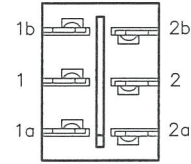

DIMENSIONS IN INCHES (MILLIMETERS)
 DO NOT SCALE DRAWING

Dwg. No.
GRS-4023B-0005

BUTTON COLOR - Red
HOUSING COLOR - Black

PANEL PIERCING

BOTTOM VIEW

SWITCH RATINGS:

UL & CSA
 13A. 125VAC 10A. 250VAC
 1/2 H.P. 125-250VAC 5A. 14V (T)

1 2 3 4 5 6 7 8 9 10

B-FORMAT 2002	REVISIONS	0
	RELEASED:	7-03-13
	DGW	7-19-2013

PDF MADE	CW INDUSTRIES Southampton, Pa. 18966	Title: ROCKER SWIDGET ASSEMBLY
	TOLERANCES UNLESS OTHERWISE SPECIFIED	D.P.- CENTER OFF (MOM.-OFF-ON)
	2 Place Decimal ±.010 METRIC	Division: SWITCH
	3 Place Decimal ±.005 METRIC	Dwg. No. GRS-4023B-0005
Made for: CW IND.	Checked by: <i>B. Guld 7-10-13</i>	Approval: <i>G. Guld 7-10-13</i>