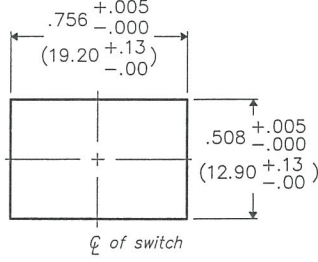

DIMENSIONS IN INCHES (MILLIMETERS)
 DO NOT SCALE DRAWING

Dwg. No.
GRS-4023B-0005

BUTTON COLOR - Red
HOUSING COLOR - Black

PANEL PIERCING

BOTTOM VIEW

SWITCH RATINGS:

UL & CSA
 13A. 125VAC 10A. 250VAC
 1/2 H.P. 125-250VAC 5A. 14V (T)

1 2 3 4 5 6 7 8 9 10

B-FORMAT 2002	REVISIONS	0
	RELEASED:	7-03-13
	DGW	7-19-2013

PDF MADE	CW INDUSTRIES Southampton, Pa. 18966	Title: ROCKER SWIDGET ASSEMBLY
	TOLERANCES UNLESS OTHERWISE SPECIFIED	D.P.- CENTER OFF (MOM.-OFF-ON)
	2 Place Decimal ±.010 METRIC	Division: SWITCH
	3 Place Decimal ±.005 METRIC	Dwg. No. GRS-4023B-0005
Made for: CW IND.	Checked by: <i>B. Guld 7-10-13</i>	Approval: <i>G. Guld 7-10-13</i>