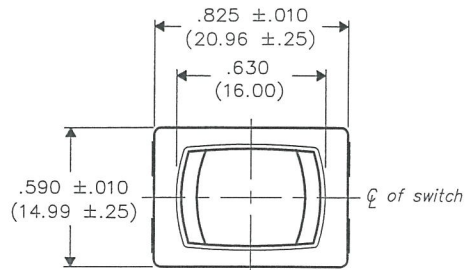

DIMENSIONS IN INCHES (MILLIMETERS)
 DO NOT SCALE DRAWING

Dwg. No.
GRS-4023B-0005

BUTTON COLOR - Red
HOUSING COLOR - Black

PANEL PIERCING

BOTTOM VIEW

SWITCH RATINGS:

UL & CSA
 13A. 125VAC 10A. 250VAC
 1/2 H.P. 125-250VAC 5A. 14V (T)

1 2 3 4 5 6 7 8 9 10

B-FORMAT 2002	REVISIONS	0
	RELEASED:	7-03-13
	DGW	7-19-2013

PDF MADE	CW INDUSTRIES Southampton, Pa. 18966	Title: ROCKER SWIDGET ASSEMBLY
	TOLERANCES UNLESS OTHERWISE SPECIFIED	D.P.- CENTER OFF (MOM.-OFF-ON)
	2 Place Decimal ±.010 METRIC	Division: SWITCH
	3 Place Decimal ±.005 METRIC	Dwg. No. GRS-4023B-0005
Made for: CW IND.	Checked by: <i>B. Guld 7-10-13</i>	Approval: <i>G. Guld 7-10-13</i>