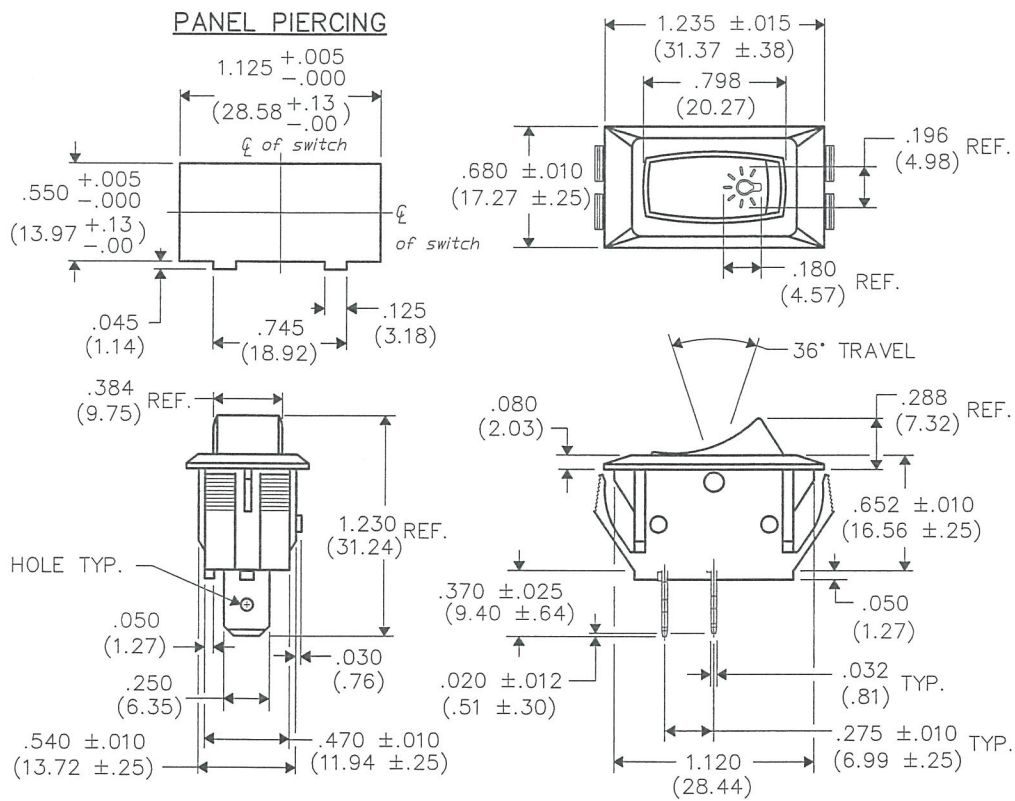

DIMENSIONS IN INCHES (MILLIMETERS)  
DO NOT SCALE DRAWING .....

Dwg. No. **GRSH-2011-2017**

SWITCH COLOR - Beige  
LEGEND COLOR - Gray

**SWITCH RATINGS:**  
UL & CSA  
8A. 125VAC  
4A. 250VAC

FORM-B4	REVISIONS	0								
		RELEASED: DGW 7-01-13 JUL 19 2013								

PDF FILE MADE	<b>CW INDUSTRIES</b> Southampton, Pa. 18966	Title: <b>ROCKER ASSEMBLY S.P.S.T., POLARIZED 1.125"x .550" PANEL</b>
	TOLERANCES UNLESS OTHERWISE SPECIFIED	
	2 Place Decimal $\pm$ .010 METRIC 3 Place Decimal $\pm$ .005 1 Place Dec. $\pm$ .25mm Angles ..... $\pm$ 1' 2 Place Dec. $\pm$ .13mm	
	Made for: CW IND.	Division: <b>SWITCH</b>
Drawn by: DGW 7-01-13		Dwg. No. <b>GRSH-2011-2017</b>
Checked by: <i>G. Guld 7-2-13</i>		
Approval: <i>G. Guld 7-2-13</i>		