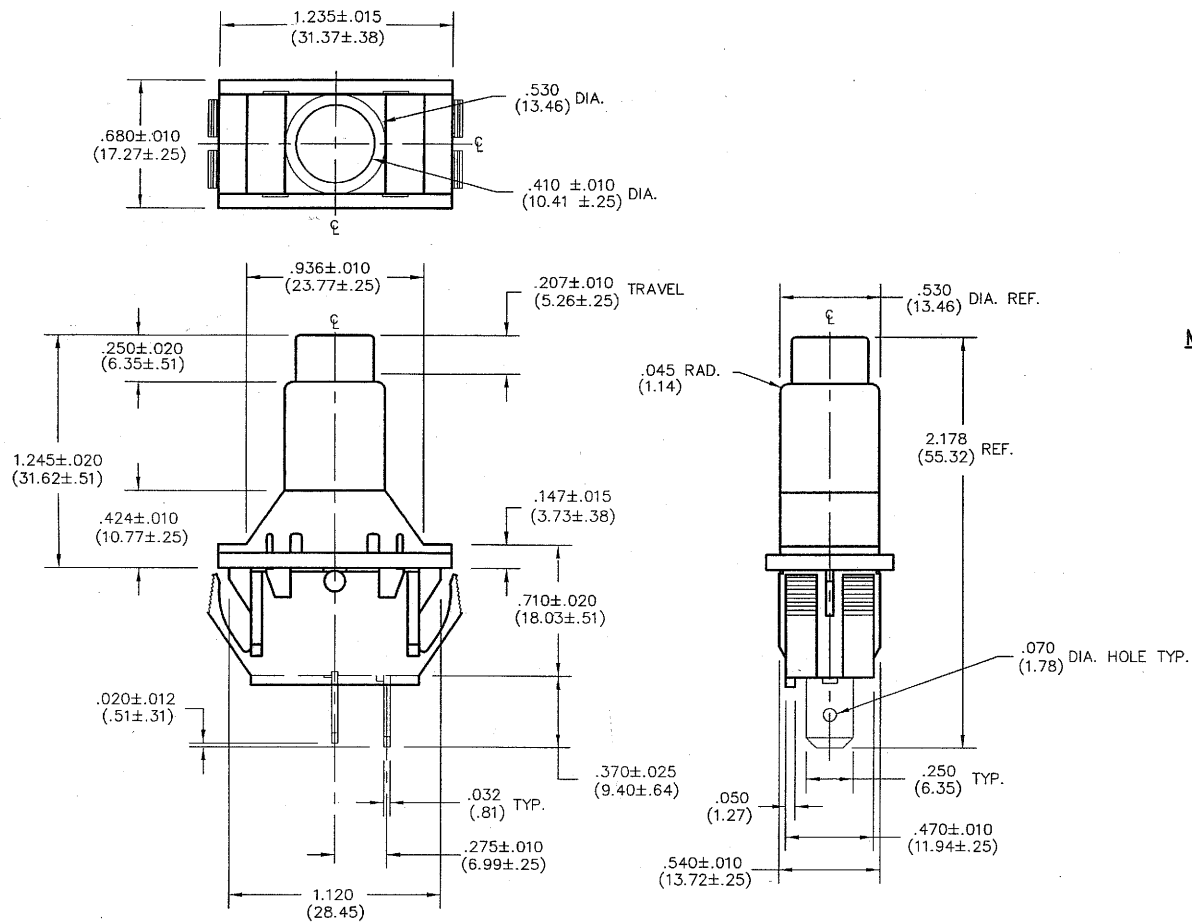

E
D
C
B
A

MATERIALS:

HOUSING AND ROCKER: NYLON 6/6 85°C MATERIAL
TERMINAL AND MOVING CONTACT: COPPER ALLOY

RATINGS:

16A. 125V.A.C. 12A. 250V.A.C.
3/4 H.P. 125-250V.A.C.
12 (6)A. 250 ~ VDE

OPERATING TEMPERATURE/HUMIDITY: -30C - 85C/100 Hour Soak @
95% RH and 50C and 1 Hour dry in ambient = > 10 M ohms

ELECTRICAL CYCLES: UL Rated 6K Cycles, VDE 10K Cycles

MECHANICAL CYCLES: 100K Cycles

FLAMMABILITY RATING: UL 94V - 2

REGULATORY APPROVALS: UL 1054/VDE EN61058/CSA C22.2 No. 55

1	2	3	4	5	6	7	8	9	10						
<p>B-FORMAT 2002</p> <p>REVISIONS</p> <p>RELEASED: DGW 10-26-2009</p> <p>OCT 26 2009</p>							<p>CW INDUSTRIES Southampton, Pa. 18966</p> <p>TOLERANCES UNLESS OTHERWISE SPECIFIED</p> <table border="1"> <tr> <td>2 Place Decimal ±.010</td> <td>METRIC</td> </tr> <tr> <td>3 Place Decimal ±.005</td> <td>1 Place Dec. ±.25mm</td> </tr> <tr> <td>Angles ±1°</td> <td>2 Place Dec. ±.13mm</td> </tr> </table> <p>Made for: CW IND.</p> <p>Drawn by: DGW 10-26-2009</p> <p>Checked by: G. Guld 10-26-09</p> <p>Approval: G. Guld 10-26-09</p>		2 Place Decimal ±.010	METRIC	3 Place Decimal ±.005	1 Place Dec. ±.25mm	Angles ±1°	2 Place Dec. ±.13mm	<p>Title: SWITCH ASSEMBLY PUSH ON/OFF S.P.- S.T.</p> <p>Division: SWITCH</p> <p>Dwg. No. GRSN-2011-2002</p>
2 Place Decimal ±.010	METRIC														
3 Place Decimal ±.005	1 Place Dec. ±.25mm														
Angles ±1°	2 Place Dec. ±.13mm														