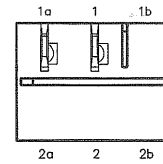

PANEL PIERCING

**BOTTOM VIEW
(RELOCATED)**

MATERIAL:

ROCKER KNOB- Nylon 6/6, Color- Red

HOUSING- Nylon 6/6, Color- Black

MOVING CONTACT & TERMINALS- Copper Alloy/Micro-Finish

RATING: UL/CSA

8A. 125VAC 4A. 250VAC

1	2	3	4	5	6	7	8	9	10
---	---	---	---	---	---	---	---	---	----

B-FORMAT 2002	REVISIONS	0	
		RELEASED.	
		DCW 2-24-2012	

PDF Made	cw INDUSTRIES Southampton, Pa. 18966	Title: ON - OFF SWITCH ASSEMBLY (POP IN) S.P.- S.T.
	TOLERANCES UNLESS OTHERWISE SPECIFIED	
	2 Place Decimal $\pm .010$ METRIC	
	3 Place Decimal $\pm .005$ 1 Place Dec. $\pm .25$ mm	
	Angles $\pm 1^\circ$ 2 Place Dec. $\pm .13$ mm	
	Made for: CW IND.	Division: SWITCH
	Drawn by: DCW 2-24-2012	Dwg. No.
	Checked by: G. Guld 2-24-12	GRSV-4011-0137
	Approval: G. Guld 2-24-12	