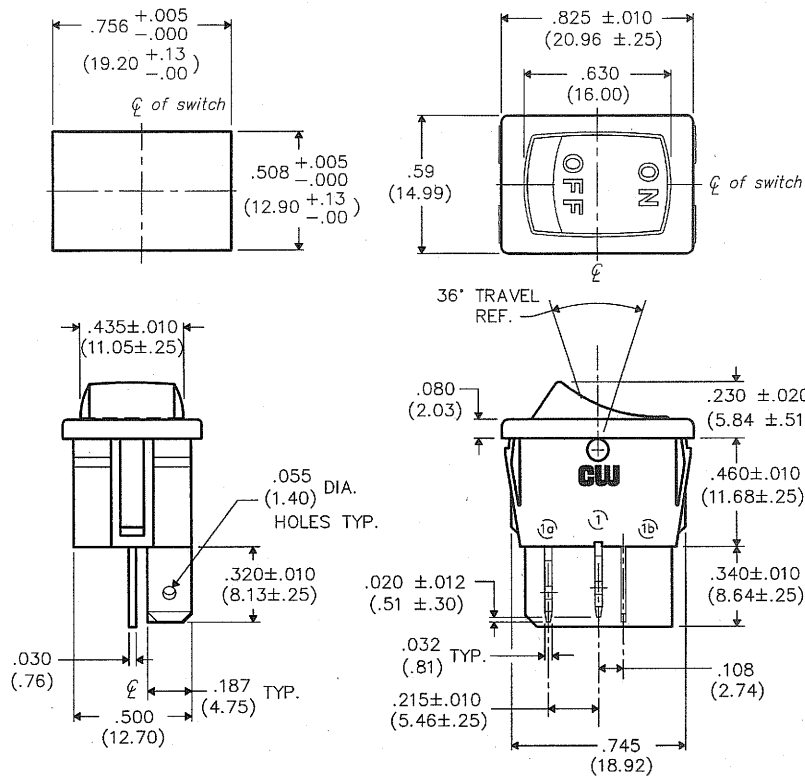

PANEL PIERCING

**BOTTOM VIEW
(RELOCATED)**

MATERIAL:

ROCKER KNOB- Nylon 6/6, Color- Red

HOUSING- Nylon 6/6, Color- Black

MOVING CONTACT & TERMINALS- Copper Alloy/Micro-Finish

RATING: UL/CSA

8A. 125VAC 4A. 250VAC

1	2	3	4	5	6	7	8	9	10
---	---	---	---	---	---	---	---	---	----

B-FORMAT 2002	REVISIONS	0	
		RELEASED.	
		DCW 2-24-2012	

PDF Made	cw INDUSTRIES Southampton, Pa. 18966	Title: ON - OFF SWITCH ASSEMBLY (POP IN) S.P.- S.T.
	TOLERANCES UNLESS OTHERWISE SPECIFIED	
	2 Place Decimal $\pm .010$ METRIC	
	3 Place Decimal $\pm .005$ 1 Place Dec. $\pm .25$ mm	
	Angles $\pm 1^\circ$ 2 Place Dec. $\pm .13$ mm	
	Made for: CW IND.	Division: SWITCH
	Drawn by: DCW 2-24-2012	Dwg. No.
	Checked by: G. Guld 2-24-12	GRSV-4011-0137
	Approval: G. Guld 2-24-12	