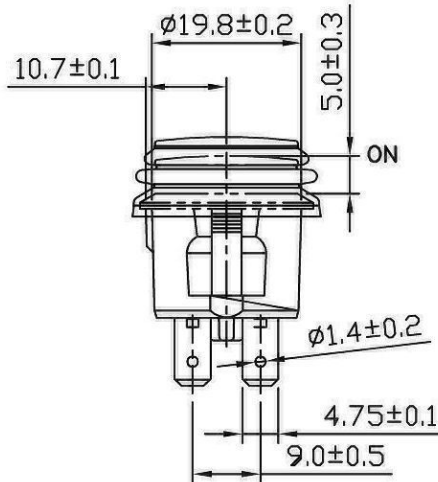

Rating	10A 125VAC, 6A 250VAC 1/2HP 125/250VAC	
Configured For	12VDC 14V	
Contact Resistance	50m ohm Max.	
Insulation Resistance	DC 500V 100M ohm Min.	
Dielectric Strength	AC 1500V 1 minute	
Operation Temp.	- 25 <sup>0</sup> C ~ 85 <sup>0</sup> C	
Function	4P SPST ON-OFF LED Independent	
Lamp Type	LED 12VDC 14V No resistor	

**MATERIAL:**  
 Frame: Black, Nylon 66  
 Actuator: Red, PC  
 Terminals: Silver plated, Copper alloy  
 Waterproof Rubber: Black, Silicone  
 Printed: None  
 Waterproof: IP65

RoHS Compliant

2	Added 1 to end of P/N, Configured for to rating & Lamp Type to chart. 4/04/12.
1	Added date code 1/18/11.

**CW INDUSTRIES**  
 Southampton, Pa. 18966  
 Tel 215.355.7080/www.cwind.com

Date Drawn: 1/18/11	Rev. 2	Unit: mm	Checked By: <i>G. Gold</i>
Title: PUSH BUTTON SWITCH		CW P/N: GPB527D2L02BR1	