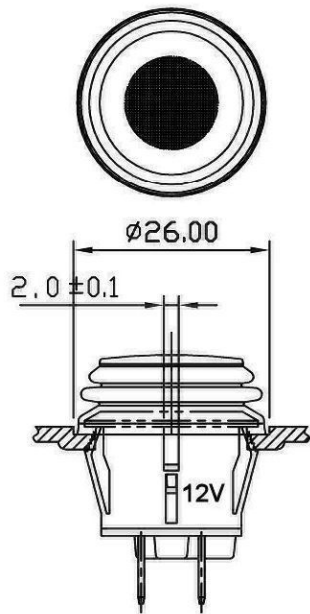

Rating	10A 125VAC, 6A 250VAC 1/2HP 125/250VAC	
Configured For	12VDC 14V	
Contact Resistance	50m ohm Max.	
Insulation Resistance	DC 500V 100M ohm Min.	
Dielectric Strength	AC 1500V 1 minute	
Operation Temp.	- 25 <sup>0</sup> C ~ 85 <sup>0</sup> C	
Function	4P SPST ON-OFF LED Independent	
Lamp Type	LED 12VDC 14V No resistor	

**MATERIAL:**  
 Frame: Black, Nylon 66  
 Actuator: Red, PC  
 Terminals: Silver plated, Copper alloy  
 Waterproof Rubber: Black, Silicone  
 Printed: None  
 Waterproof: IP65

RoHS Compliant

2	Added 1 to end of P/N, Configured for to rating & Lamp Type to chart. 4/04/12.
1	Added date code 1/18/11.

**CW INDUSTRIES**  
 Southampton, Pa. 18966  
 Tel 215.355.7080/www.cwind.com

Date Drawn: 1/18/11	Rev. 2	Unit: mm	Checked By: <i>G. Gold</i>
Title: PUSH BUTTON SWITCH		CW P/N: GPB527D2L02BR1	