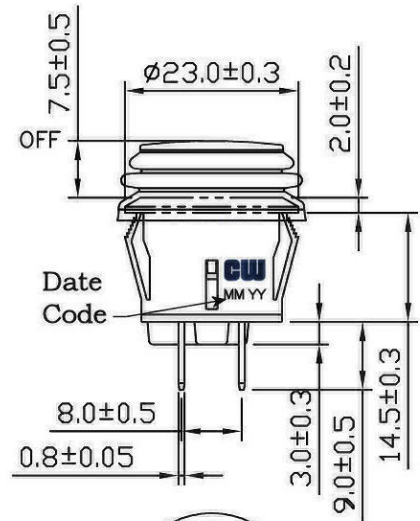

Rating	10A 125VAC, 6A 250VAC 1/2HP 125/250VAC	
Configured For	12VDC 14V	
Contact Resistance	50m ohm Max.	
Insulation Resistance	DC 500V 100M ohm Min.	
Dielectric Strength	AC 1500V 1 minute	
Operation Temp.	- 25 <sup>0</sup> C ~ 85 <sup>0</sup> C	
Function	4P SPST ON-OFF LED Independent	
Lamp Type	LED 12VDC 14V No resistor	

**MATERIAL:**  
 Frame: Black, Nylon 66  
 Actuator: Red, PC  
 Terminals: Silver plated, Copper alloy  
 Waterproof Rubber: Black, Silicone  
 Printed: None  
 Waterproof: IP65

RoHS Compliant

2	Added 1 to end of P/N, Configured for to rating & Lamp Type to chart. 4/04/12.
1	Added date code 1/18/11.

**CW INDUSTRIES**  
 Southampton, Pa. 18966  
 Tel 215.355.7080/www.cwind.com

Date Drawn: 1/18/11	Rev. 2	Unit: mm	Checked By: <i>G. Gold</i>
Title: PUSH BUTTON SWITCH		CW P/N: GPB527D2L02BR1	