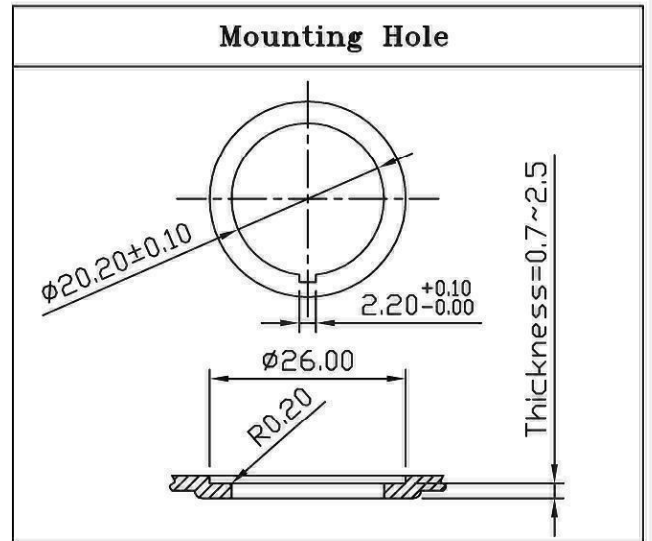

Rating	10A 125VAC, 6A 250VAC 1/2HP 125/250VAC	
Configured For	12VDC 14V	
Contact Resistance	50m ohm Max.	
Insulation Resistance	DC 500V 100M ohm Min.	
Dielectric Strength	AC 1500V 1 minute	
Operation Temp.	- 25 <sup>0</sup> C ~ 85 <sup>0</sup> C	
Function	4P SPST ON-OFF LED Independent	
Lamp Type	LED 12VDC 14V No resistor	

**MATERIAL:**  
 Frame: Black, Nylon 66  
 Actuator: Red, PC  
 Terminals: Silver plated, Copper alloy  
 Waterproof Rubber: Black, Silicone  
 Printed: None  
 Waterproof: IP65

RoHS Compliant

2	Added 1 to end of P/N, Configured for to rating & Lamp Type to chart. 4/04/12.
1	Added date code 1/18/11.

**CW INDUSTRIES**  
 Southampton, Pa. 18966  
 Tel 215.355.7080/www.cwind.com

Date Drawn: 1/18/11	Rev. 2	Unit: mm	Checked By: <i>G. Gold</i>
Title: PUSH BUTTON SWITCH		CW P/N: GPB527D2L02BR1	