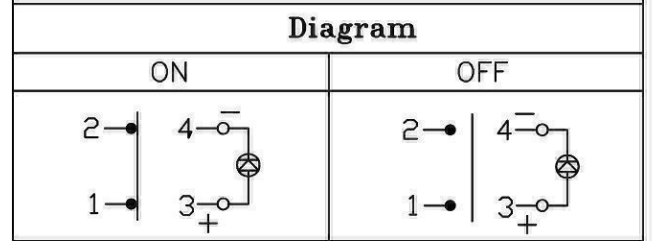

Rating	10A 125VAC, 6A 250VAC 1/2HP 125/250VAC	
Configured For	12VDC 14V	
Contact Resistance	50m ohm Max.	
Insulation Resistance	DC 500V 100M ohm Min.	
Dielectric Strength	AC 1500V 1 minute	
Operation Temp.	- 25 <sup>0</sup> C ~ 85 <sup>0</sup> C	
Function	4P SPST ON-OFF LED Independent	
Lamp Type	LED 12VDC 14V No resistor	

**MATERIAL:**  
 Frame: Black, Nylon 66  
 Actuator: Red, PC  
 Terminals: Silver plated, Copper alloy  
 Waterproof Rubber: Black, Silicone  
 Printed: None  
 Waterproof: IP65

RoHS Compliant

2	Added 1 to end of P/N, Configured for to rating & Lamp Type to chart. 4/04/12.
1	Added date code 1/18/11.