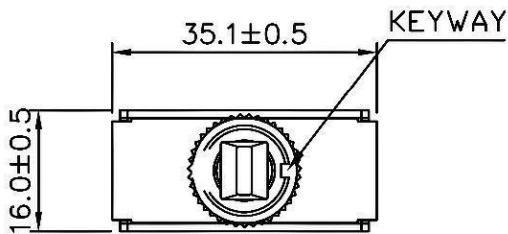

<b>Rating</b>	20A 277VAC, 1HP 277VAC 1/2HP 125VAC  10(4)A 250V~25T85  	<b>Mounting Hole</b>	<b>Circuit</b>
<b>Contact Resistance</b>	50m ohm Max		
<b>Insulation Resistance</b>	DC 500V 100M ohm Min		
<b>Dielectric Strength</b>	AC 1500V 1 minute		
<b>Operation Temperature</b>	0°C~85°C		
<b>Switch Function</b>	3P SPDT ON-ON		

Waterproof: IP56

RoHS Compliant

**CW INDUSTRIES**  
Southampton, Pa. 18966  
Tel 215.355.7080/www.cwind.com

Date Drawn: 2/03/09

Rev. 1

Unit: mm

Checked By: GG

Title: TOGGLE SWITCH