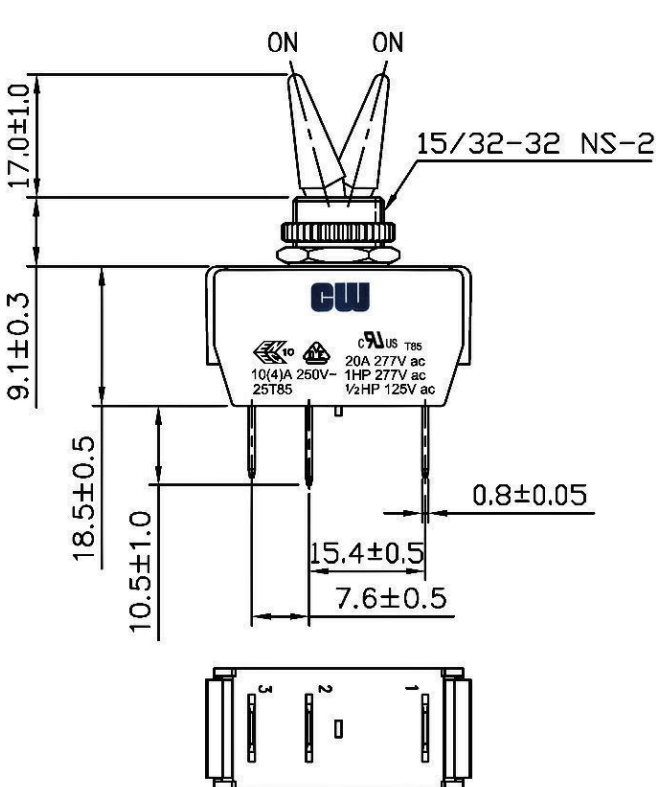

<b>Rating</b>	20A 277VAC, 1HP 277VAC 1/2HP 125VAC  10(4)A 250V~25T85  	<b>Mounting Hole</b>	<b>Circuit</b>
<b>Contact Resistance</b>	50m ohm Max		
<b>Insulation Resistance</b>	DC 500V 100M ohm Min		
<b>Dielectric Strength</b>	AC 1500V 1 minute		
<b>Operation Temperature</b>	0°C~85°C		
<b>Switch Function</b>	3P SPDT ON-ON		

Waterproof: IP56

RoHS Compliant

**CW INDUSTRIES**  
Southampton, Pa. 18966  
Tel 215.355.7080/www.cwind.com

Date Drawn: 2/03/09

Rev. 1

Unit: mm

Checked By: GG

Title: TOGGLE SWITCH

CW P/N: GTS447C301HR