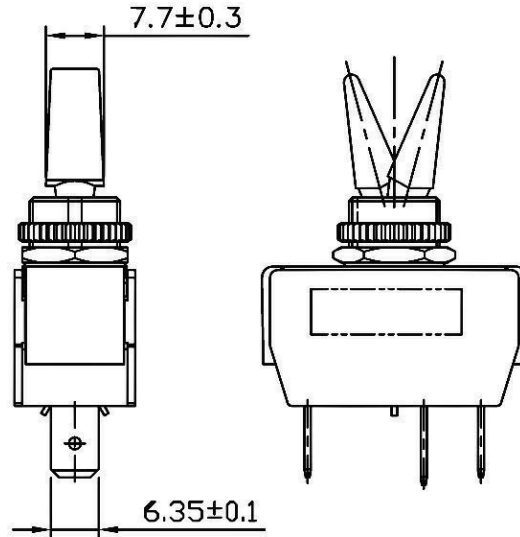

<b>Rating</b>	20A 277VAC, 1HP 277VAC 1/2HP 125VAC  10(4)A 250V~25T85  	<b>Mounting Hole</b>	<b>Circuit</b>
<b>Contact Resistance</b>	50m ohm Max		
<b>Insulation Resistance</b>	DC 500V 100M ohm Min		
<b>Dielectric Strength</b>	AC 1500V 1 minute		
<b>Operation Temperature</b>	0°C~85°C		
<b>Switch Function</b>	3P SPDT ON-ON		

Waterproof: IP56

RoHS Compliant

**CW INDUSTRIES**  
Southampton, Pa. 18966  
Tel 215.355.7080/www.cwind.com

Date Drawn: 2/03/09

Rev. 1

Unit: mm

Checked By: GG

Title: TOGGLE SWITCH