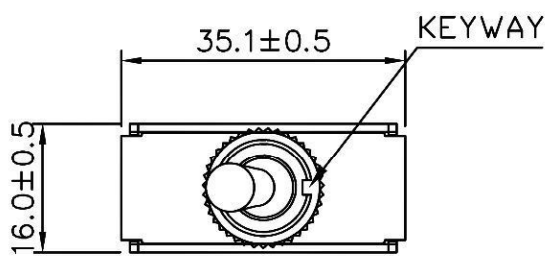

THIS INFORMATION IS CONFIDENTIAL AND PROPRIETARY TO CW INDUSTRIES INCORPORATED AND ITS AFFILIATES. IT MAY NOT BE DISCLOSED TO ANYONE, OTHER THAN CW INDUSTRIES PERSONNEL, WITHOUT WRITTEN AUTHORIZATION FROM CW INDUSTRIES INCORPORATED, SOUTHAMPTON, PENNSYLVANIA USA.

Rating	16A 277VAC 1HP 277VAC 1/2HP 125VAC	Mounting Hole	Circuit
Contact Resistance	50m ohm Max		
Insulation Resistance	DC 500V 100M ohm Min		
Dielectric Strength	DC 500V 100M ohm Min.		
Operation Temperature	0°C~85°C		
Switch Function	3P SPDT (ON)-OFF-(ON)		

( ) = Momentary Function

Waterproof: IP56

RoHS Compliant

CW INDUSTRIES
Southampton, Pa. 18966
Tel 215.355.7080/www.cwind.com

Date Drawn: 11/18/08

Rev. 0

Unit: mm

Checked By: **GG**

Title: **TOGGLE SWITCH**

CW P/N: **GTS447G101HR**