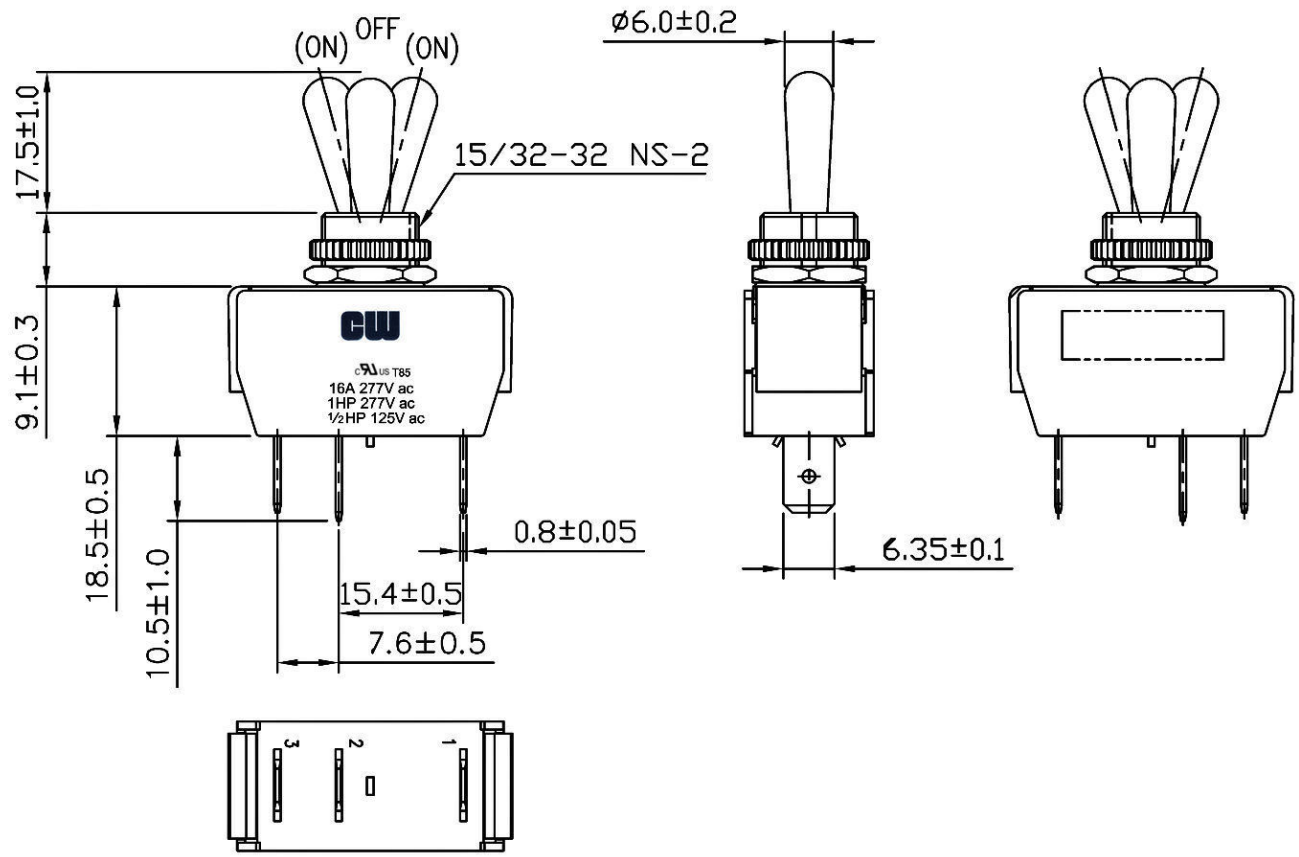

<b>Rating</b>	16A 277VAC 1HP 277VAC  1/2HP 125VAC	<b>Mounting Hole</b>	<b>Circuit</b>
<b>Contact Resistance</b>	50m ohm Max		
<b>Insulation Resistance</b>	DC 500V 100M ohm Min		
<b>Dielectric Strength</b>	DC 500V 100M ohm Min.		
<b>Operation Temperature</b>	0°C~85°C		
<b>Switch Function</b>	3P SPDT (ON)-OFF-(ON)		

( ) = Momentary Function

Waterproof: IP56

RoHS Compliant

**CW INDUSTRIES**  
Southampton, Pa. 18966  
Tel 215.355.7080/www.cwind.com

Date Drawn: 11/18/08

Rev. 0

Unit: mm

Checked By: **GG**

Title: **TOGGLE SWITCH**

CW P/N: **GTS447G101HR**