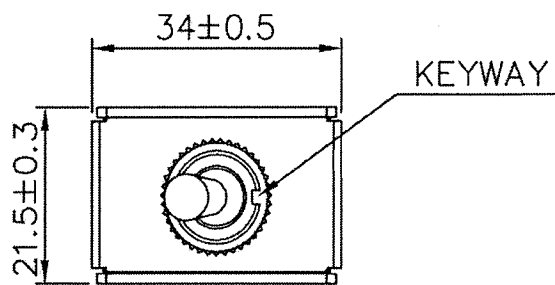

Rating	12(4)A 250V ac  US	Mounting Hole 	Circuit Diagram 
Contact Resistance	50m ohm Max.		
Insulation Resistance	DC 500V 100M ohm Min.		
Dielectric Strength	AC 1500V 1 minute		
Switch Function	6P DPDT ON-ON		
Operation Temperature	0°0~85°C		

MATERIAL:
 Frame: Nylon 66, Black
 UL Flame: 94-V2
 Lever: Metal
 Cover PA#66+30%GF A0520
 UL Flame: 94-V0
 Terminal: Copper Alloy
 Contact: Copper Alloy
 Waterproof: IP56

Tolerances Unless Otherwise Specified +/-0.5.

RoHS Compliant		4 Redrawn. Removed 16A 277vac rating & added 12(4)A 250vac & listings. 8/09/12.			
 INDUSTRIES Southampton, Pa. 18966 Tel 215.355.7080/www.cwind.com	Date Drawn: 1/28/11	Rev. 4	Unit: mm	Checked By: <i>G. Gold</i>	
	Title: TOGGLE SWITCH			CW P/N: GTS448B101A1HR	