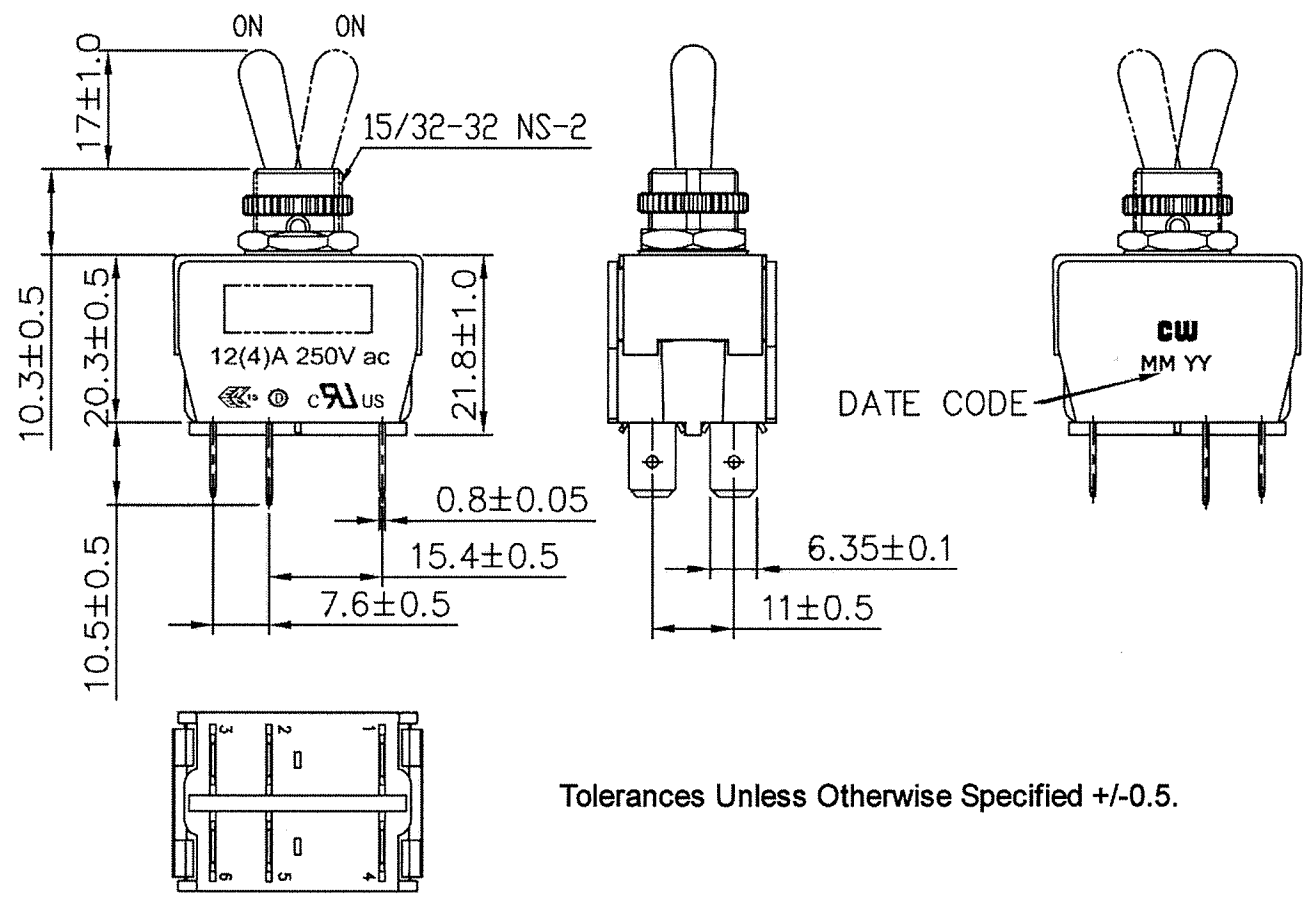

Rating	12(4)A 250V ac  US	Mounting Hole 	Circuit Diagram 
Contact Resistance	50m ohm Max.		
Insulation Resistance	DC 500V 100M ohm Min.		
Dielectric Strength	AC 1500V 1 minute		
Switch Function	6P DPDT ON-ON		
Operation Temperature	0°0~85°C		

MATERIAL:
 Frame: Nylon 66, Black
 UL Flame: 94-V2
 Lever: Metal
 Cover PA#66+30%GF A0520
 UL Flame: 94-V0
 Terminal: Copper Alloy
 Contact: Copper Alloy
 Waterproof: IP56

Tolerances Unless Otherwise Specified +/-0.5.

RoHS Compliant		4 Redrawn. Removed 16A 277vac rating & added 12(4)A 250vac & listings. 8/09/12.			
 INDUSTRIES Southampton, Pa. 18966 Tel 215.355.7080/www.cwind.com	Date Drawn: 1/28/11	Rev. 4	Unit: mm	Checked By: <i>G. Gold</i>	
	Title: TOGGLE SWITCH			CW P/N: GTS448B101A1HR	