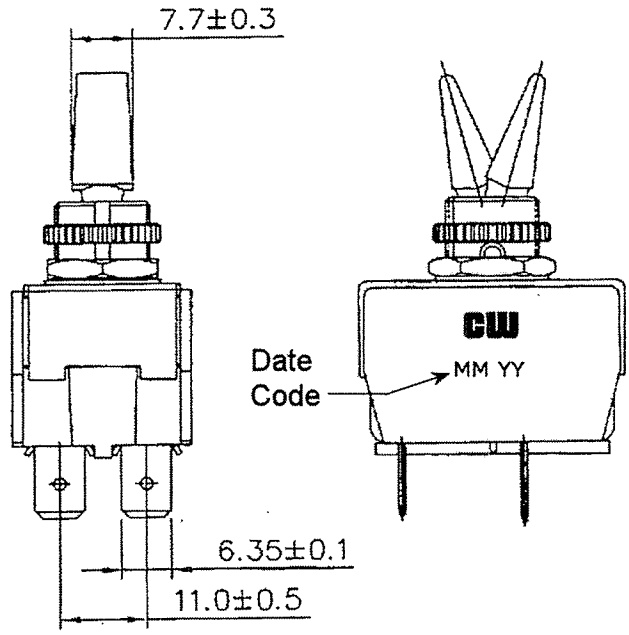

Rating	16(4)A 250V AC   US		<b>Mounting Hole</b> 	<b>Circuit</b> 
	Contact Resistance	50m ohm Max.		
	Insulation Resistance	DC 500V 100M ohm Min.		
	Dielectric Strength	AC 1500V 1 minute		
	Switch Function	4P DPST ON-OFF		
	Operation Temp.	0° C ~ 85° C		

**MATERIAL:**  
 Frame: Nylon 66, Black UL Flame: 94-V2  
 Lever: Plastic  
 Cover: PA#66+30%GF A0520  
 UL Flame: 94-V0  
 Terminal: Copper Alloy  
 Contact: Copper Alloy  
 Waterproof: IP56

RoHS Compliant

4 Redrawn. Removed 20A 277vac rating & added 16(4)A 250vac & listings. 8-08-2012

**CW INDUSTRIES**  
 Southampton, Pa. 18966  
 Tel 215.355.7080/www.cwind.com

Date Drawn: 1/28/11	Rev. 4	Unit: mm	Checked By: <i>G. Gold</i>
Title: TOGGLE SWITCH		CW P/N: GTS448F301AHR	