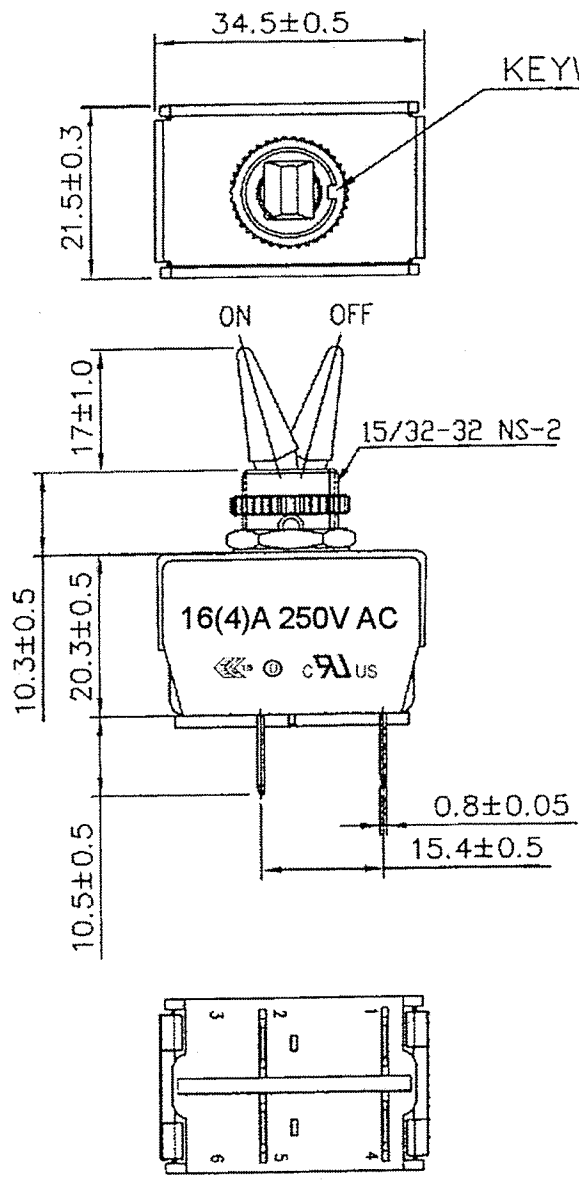

Rating	16(4)A 250V AC   US		<b>Mounting Hole</b> 	<b>Circuit</b> 
	Contact Resistance	50m ohm Max.		
	Insulation Resistance	DC 500V 100M ohm Min.		
	Dielectric Strength	AC 1500V 1 minute		
	Switch Function	4P DPST ON-OFF		
	Operation Temp.	0° C ~ 85° C		

**MATERIAL:**  
 Frame: Nylon 66, Black UL Flame: 94-V2  
 Lever: Plastic  
 Cover: PA#66+30%GF A0520  
 UL Flame: 94-V0  
 Terminal: Copper Alloy  
 Contact: Copper Alloy  
 Waterproof: IP56

RoHS Compliant

4 Redrawn. Removed 20A 277vac rating & added 16(4)A 250vac & listings. 8-08-2012

**CW INDUSTRIES**  
 Southampton, Pa. 18966  
 Tel 215.355.7080/www.cwind.com

Date Drawn: 1/28/11	Rev. 4	Unit: mm	Checked By: <i>G. Gold</i>
Title: TOGGLE SWITCH		CW P/N: GTS448F301AHR	