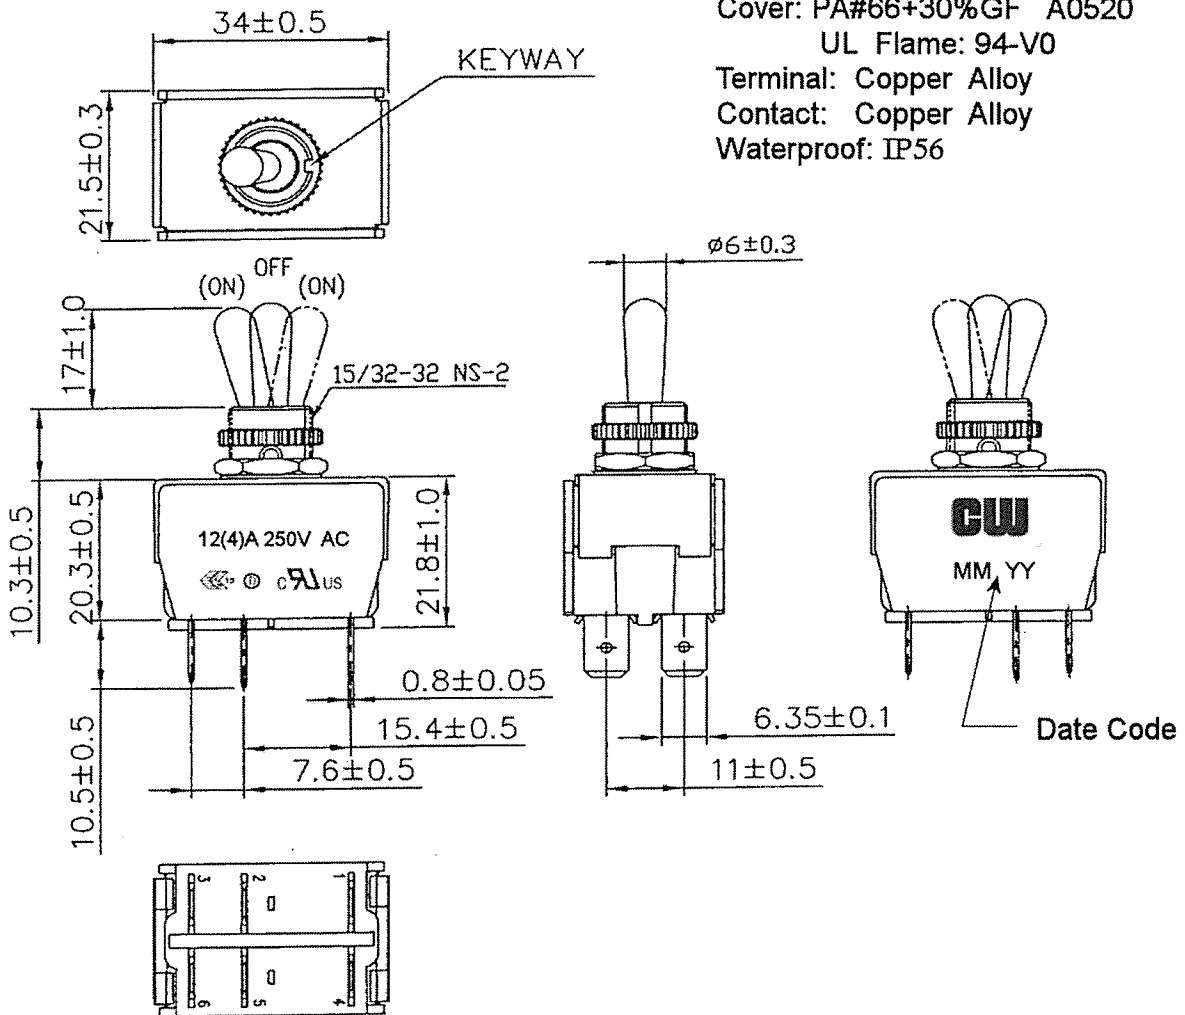

Ratings	12 (4) A 250V AC  		Mounting Hole	Circuit
	Contact Resistance	50m ohm max.		
Insulation Resistance	DC 500V 100M ohm Min.			
Dielectric Strength	AC 1500V 1 minute			
Operation Temperature	0° C ~ 85° C			
Switch Function	6P DPDT (ON) - OFF - (ON)			

() = Momentary Function

Material:

- Frame: Nylon 66, Black
- UL Flame: 94-V2
- Cover: PA#66+30%GF A0520
- UL Flame: 94-V0
- Terminal: Copper Alloy
- Contact: Copper Alloy
- Waterproof: IP56

RoHS Compliant

5 Redrawn. Removed 16A 277vac rating & added 12(4)A 250vac & listings. 8-08-2012

CW INDUSTRIES
Southampton, Pa. 18966
Tel 215.355.7080/www.cwind.com

Date Drawn: 1/28/11

Rev. 5

Unit: mm

Checked By: *G. Gold*