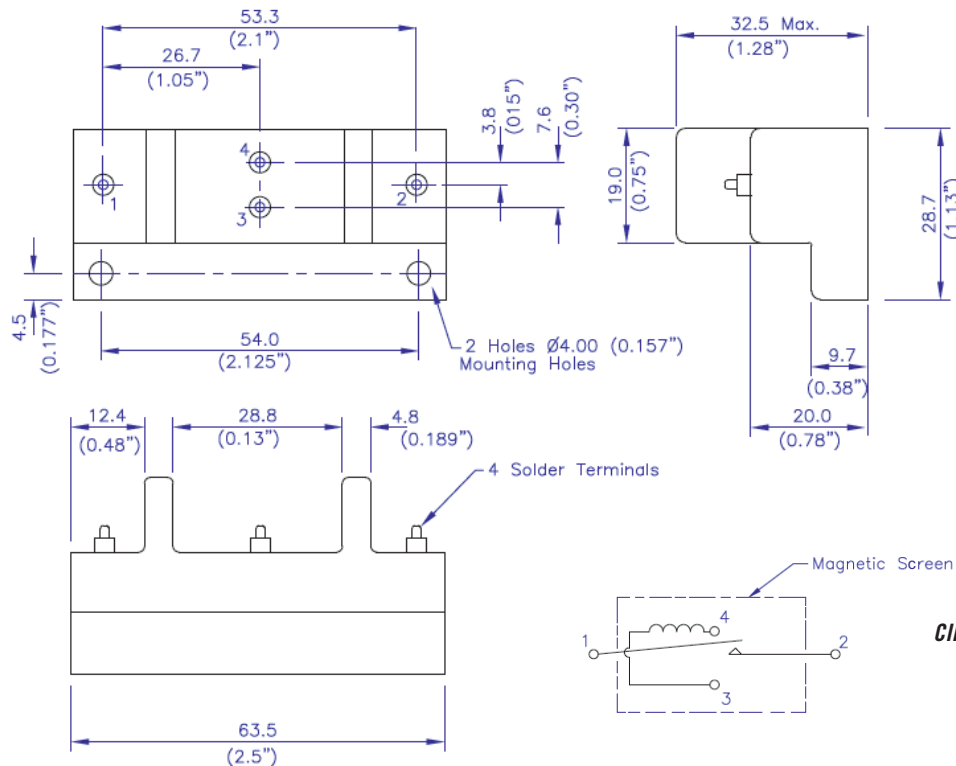

\*Switching power: Any combination of V & A not to exceed their individual maximum values.

COIL DATA						
Part No.	Switching Action	Nominal Voltage	Operate Voltage	Release Voltage	Max Voltage	Resistance $\pm 10\%$ @25°C $\pm 5^\circ\text{C}$
6HV1A	1 Form A (1 SPST N/O)	6V DC	5V DC	0.5V DC	9V DC	25 Ohms
12HV1A		12V DC	11V DC	1.0V DC	18V DC	100 Ohms
24HV1A		24V DC	19V DC	2.0V DC	36V DC	400 Ohms
6HV1B	1 Form B (1 SPST N/C)	6V DC	5V DC	0.5V DC	9V DC	25 Ohms
12HV1B		12V DC	11V DC	1.0V DC	18V DC	100 Ohms
24HV1B		24V DC	19V DC	2.0V DC	36V DC	400 Ohms

**NOTES:-**

To order, specify as follows: 6HV1A35 is a 6HV1A relay with 3500Vdc (isolation) switch  
 OPTION:- Relays available in form B up to 7500V

**MECHANICAL DIMENSIONS**

**CIRCUIT DIAGRAM**  
Form A (N/O)