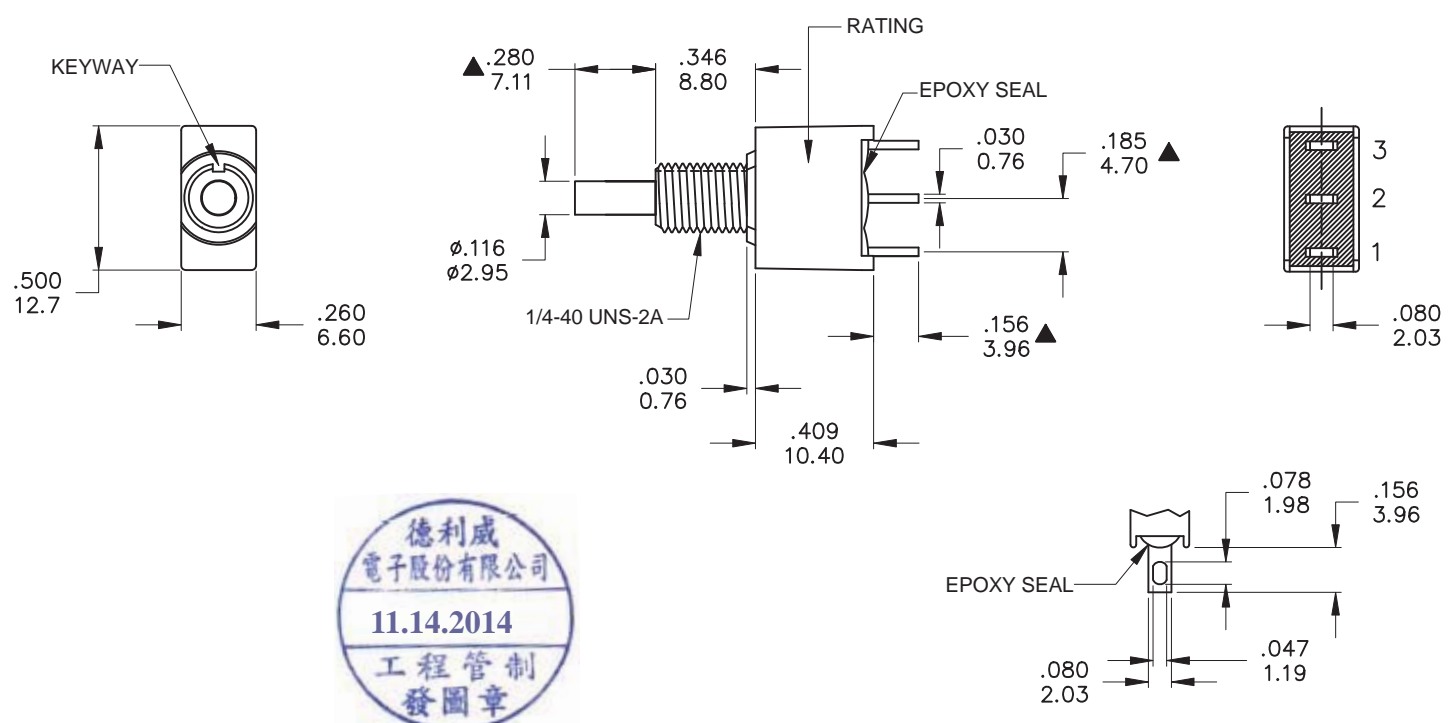

本公司智慧財產，未經同意不得複製
DAILYWELL copyright, may not be used
without permission from DAILYWELL

Model No.	POS.1	POS.2
7AS7	ON	MOM
Term. Comm.	1-3	1-2
SCHEMATIC		

SWITCH FUNCTION

SPECIFICATIONS

MECHANICAL LIFE: 50,000 make-and-break cycles.
CONTACT RESISTANCE: 20 mΩ max. initial @ 2-4VDC
 100mA for both silver and gold plated contacts.
INSULATION RESISTANCE: 1,000 MΩ min.
Ⓐ DIELECTRIC STRENGTH: 1,000 Vrms min. @sea level.
OPERATING TEMPERATURE: -30°C to 85°C.
CAP INSTALLATION FORCE: 10 lbs, max. Permissible.

MATERIALS

CASE & BUSHING : Glass filled Nylon 6/6, flame retardant, heat stabilized(94v-0).
PLUNGER: Glass filled Nylon or Glass filled polyester(UL 94v-0).
N.O.&N.C. CONTACTS : Brass, with gold plate over nickel plate.
COMMON CONTACTS & ALL TERMINALS : Copper alloy.
TERMINAL SEAL : Epoxy.
RoHS & Lead Free

	CONTACT PLATING	TERMINAL PLATING	RATINGS
Q	Silver	Q = Gold flash over silver	3 Amps @ 120 VAC or 28 VDC 1 Amps @ 250VAC
S		S = Gold flash over silver,pure-tin	
C	Gold over Silver	C = Gold over silver	0.4 Volt-Amps(VA) max. @20V max. (AC or DC)
K		K = Gold over silver,pure-tin	
R	Gold	R = Gold	
G		G = Gold,pure-tin	

德利威電子股份有限公司
DAILYWELL ELECTRONICS CO.,LTD.

符號	原尺寸	修改後尺寸	變更日期	SCALE (比例) : 3 : 2	TITLE 圖名	SIZE 圖紙	
1	Ⓐ	DIELECTRIC STRENGTH原1500V修正為1000V	NOV-14-2014	TOLERANCE (公差) : 0.00 mm ± 0.25mm 0.0 mm ± 0.40mm ANGULAR : ± 5° FILE NAME : 7ASP0090	Sealed Snap-Acting Pushbutton Switches	A4	
2	Ⓑ				DWG NO. 圖號	7AS7P2B10M1QES	UNIT 單位
3	Ⓒ				REV. 版本	B	DATE 日期
4	Ⓓ				CHECKED BY 審核	RICHARD	JAN - 23 - 2009
5	Ⓔ					DRAWN BY 製圖	SHEET 張數
						IRENE	1 of 1