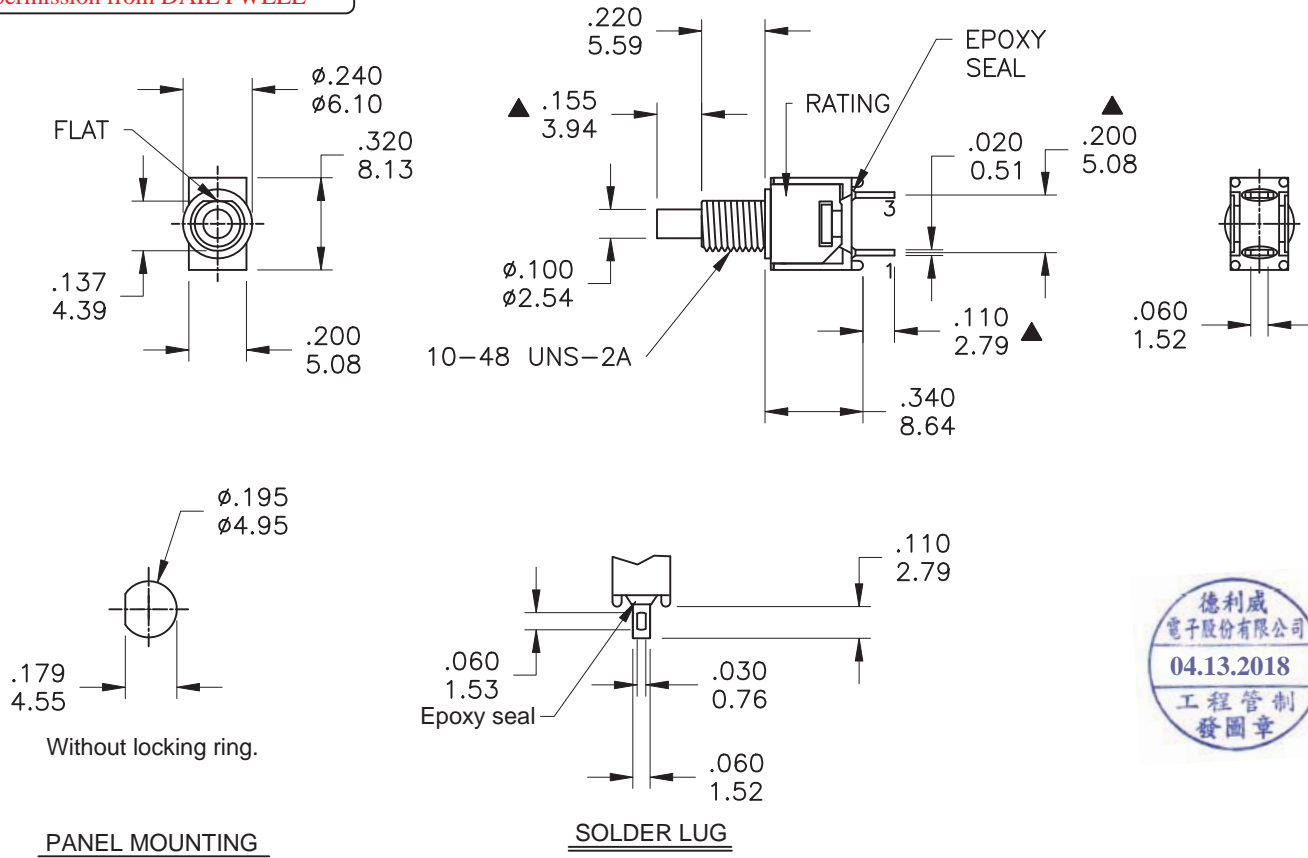

本公司智慧財產，未經同意不得複製  
DAILYWELL copyright, may not be used  
without permission from DAILYWELL

Model No.	POS.1	POS.2
8MS9	OFF	MOM
Term. Comm.	1-3	
SCHEMATIC	OPEN	

SWITCH FUNCTION

	PART NO.	PART NAME	Q'TY
1	MNU-2M01	10-48 INCH NUTS	2
2	MNU-2M03	LOCKING WASHER	1

FILE NAME:HARDWARE-0003

**SPECIFICATIONS** (A)

**MECHANICAL LIFE:** 50,000 make-and-break cycles.  
**CONTACT RESISTANCE:** 20 mΩ max. initial @ 2-4VDC  
100mA for both silver and gold plated contacts.  
**INSULATION RESISTANCE:** 1,000 MΩ min.  
**DIELECTRIC STRENGTH:** 1,000 Vrms min. @sea level.  
**OPERATING TEMPERATURE:** -30°C to 85°C.

	符號	原尺寸	修改後尺寸	變更日期
1	(A)	Mechanical life	修正60,000→50,000	JUL-05-2011
2	(B)	按鈕棒材質	說明改為Nylon 6/6,black.	APR-13-2018
3	(C)			
4	(D)			
5	(E)			

**SCALE (比例) : 3 : 2**  
**TOLERANCE (公差) :**  
0.00 mm ± 0.25mm  
0.0 mm ± 0.40mm  
**ANGULAR : ± 5°**  
**FILE NAME : 8MSP0269**