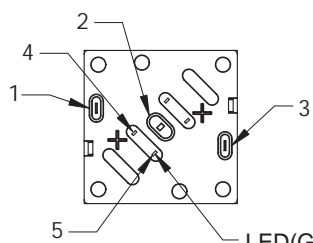

本公司智慧財產，未經同意不得複製
DAILYWELL copyright, may not be used
without permission from DAILYWELL

CAP Type "B"
Actuator

SCHMATIC

SPECIFICATIONS

RATING: 100mA max, 42 VAC/DC
MECHANICAL LIFE: 1,000,000 cycles
CONTACT RESISTANCE: 100 mΩ max.(initial)
INSULATION RESISTANCE: 1000 MΩ min.
DIELECTRIC STRENGTH: 1,000 VAC
FORCE: 3N±0.75N
TRAVEL: 0.6±0.2mm

MATERIALS

SWITCH HOUSING: PBT
ACTUATOR: ABS
Ⓐ CONTACT: Stainless
TERMINALS: Brass, Ag plated
TERMINAL SEAL: Epoxy
RoHS & Lead Free

LED(Green)
※ Kindly take a reference
for LED spec

P.C. MOUNTING

德利威電子股份有限公司
DAILYWELL ELECTRONICS CO.,LTD.

符號	原尺寸	修改後尺寸	變更日期	SCALE (比例) : 1:1	TITLE 圖名	SIZE 圖紙	
1	Ⓐ	取消跳板電鍍	MAY-07-2019	Ⓢ Ⓜ TOLERANCE (公差) : 0.00mm±0.25mm 0.0mm±0.40mm ANGULAR: ±5° FILE NAME : KS0130	Short-travel keyswitches	A4	
2	Ⓑ				DWG NO. 圖號	UNIT 單位	
3	Ⓒ				REV. 版本	DATE 日期	SHEET 張數
4	Ⓓ				APPROVE 審核	DEC - 18 - 2018	1 of 1
5	Ⓔ				CHECK 確認	DRAW 製圖	IRENE