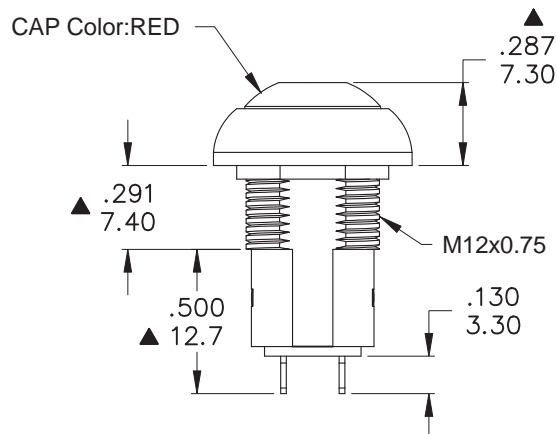

本公司智慧財產，未經同意不得複製
DAILYWELL copyright, may not be used
without permission from DAILYWELL

Model No.	POS.1	POS.2
PAL6	OFF	ON
Term. Comm.	OPEN	1-3
SCHEMATIC		

SWITCH FUNCTION

	PART NO.	PART NAME	QTY
1	MNU- PA03	M12 X 0.75 NUT	1
2	MNU-1M09	LOCKING WASHER	1
3	FCP-A253	O-RING	1

FILE NAME:HARDWARE-0085

SPECIFICATIONS

Max. current/voltage rating with resistive load:
100mA 24VDC ,Life expectancy 200,000 cycles.
2A 125VAC ,Life expectancy 10,000 cycles.
INITIAL CONTACT RESISTANCE: 50 mΩ max.
INSULATION RESISTANCE: 1 GΩ min. at 500VDC.
DIELECTRIC STRENGTH: 1,000 VAC rms.
ELECTRICAL LIFE AT FULL LOAD: 200,000 cycles.
PANEL THICKNESS: 1.5 mm (.059) min. -4 mm (.157) max.
TOTAL TRAVEL: 2.5 mm (.098).
OPERATING FORCE: 2N~5N.
CONTACT BOUNCE: 10 ms.
TORQUE: 0.5 Nm max. applied to nut.
SOLDERING: 350°C max. for 5 seconds.

MATERIALS

CASE: Polyamide 6/6.
CAP: Polyamide 6/6.
BUSHING: Polyamide 6/6.
TERMINAL/CONTACTS: Gold over silver plated.
RoHS & Lead Free

德利威電子股份有限公司
DAILYWELL ELECTRONICS CO.,LTD.

符號	原尺寸	修改後尺寸	變更日期	SCALE (比例) : 3 : 2	TITLE 圖名	Sub - Miniature Pushbutton Switches	SIZE 圖紙	A4		
1	Ⓐ	依據ECN N1515設變O-RING物料MPC-P005改為MCP-A253	NOV-25-2015	TOLERANCE (公差) : 0.00 mm ± 0.25mm 0.0 mm ± 0.40mm ANGULAR : ± 5° FILE NAME : PASP0401	DWG NO. 圖號	PAL6B2M1CES3-5	UNIT 單位	inch mm		
2	Ⓑ	依據N1402修訂料號MCP為FCP	MAR-27-2017		REV. 版本		D	DATE 日期	AUG - 11 - 2014	SHEET 張數
3	Ⓒ	CASE材質更新Polyamide 6/6	MAR-30-2018		CHECKED BY 審核			DRAWN BY 製圖	IRENE	
4	Ⓓ									
5	Ⓔ									