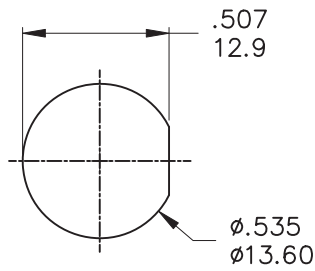

本公司智慧財產，未經同意不得複製
DAILYWELL copyright, may not be used
without permission from DAILYWELL

Model No.	POS.1	POS.2
PAL6	OFF	ON
Term. Comm.	OPEN	1-3
SCHEMATIC		

SWITCH FUNCTION

	PART NO.	PART NAME	QTY
1	MNU- PA03	M12 X 0.75 NUT	1
2	MNU-1M09	LOCKING WASHER	1
3	FCP-A253	O-RING	1

FILE NAME:HARDWARE-0085

SPECIFICATIONS

Max. current/voltage rating with resistive load:
100mA 24VDC ,Life expectancy 200,000 cycles.
2A 125VAC ,Life expectancy 10,000 cycles.
INITIAL CONTACT RESISTANCE: 50 mΩ max.
INSULATION RESISTANCE: 1 GΩ min. at 500VDC.
DIELECTRIC STRENGTH: 1,000 VAC rms.
ELECTRICAL LIFE AT FULL LOAD: 200,000 cycles.
PANEL THICKNESS: 1.5 mm (.059) min. -4 mm (.157) max.
TOTAL TRAVEL: 2.5 mm (.098).
OPERATING FORCE: 2N~5N.
CONTACT BOUNCE: 10 ms.
TORQUE: 0.5 Nm max. applied to nut.
SOLDERING: 350°C max. for 5 seconds.

MATERIALS

CASE: Polyamide 6/6.
CAP: Polyamide 6/6.
BUSHING: Polyamide 6/6.
TERMINAL/CONTACTS: Gold over silver plated.
RoHS & Lead Free

德利威電子股份有限公司
DAILYWELL ELECTRONICS CO.,LTD.

符號	原尺寸	修改後尺寸	變更日期	SCALE (比例) : 3 : 2	TITLE 圖名	Sub - Miniature Pushbutton Switches	SIZE 圖紙	A4		
1	Ⓐ	依據ECN N1515設變O-RING物料MPC-P005改為MCP-A253	NOV-25-2015	TOLERANCE (公差) : 0.00 mm ± 0.25mm 0.0 mm ± 0.40mm ANGULAR : ± 5° FILE NAME : PASP0401	DWG NO. 圖號	PAL6B2M1CES3-5	UNIT 單位	inch mm		
2	Ⓑ	依據N1402修訂料號MCP為FCP	MAR-27-2017		REV. 版本		D	DATE 日期	AUG - 11 - 2014	SHEET 張數
3	Ⓒ	CASE材質更新Polyamide 6/6	MAR-30-2018		CHECKED BY 審核			DRAWN BY 製圖	IRENE	
4	Ⓓ									
5	Ⓔ									