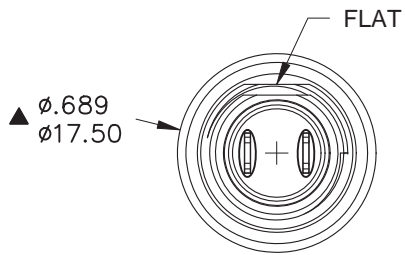

本公司智慧財產，未經同意不得複製
DAILYWELL copyright, may not be used
without permission from DAILYWELL

Model No.	POS.1	POS.2
PAL6	OFF	ON
Term. Comm.	OPEN	1-3
SCHEMATIC		

SWITCH FUNCTION

	PART NO.	PART NAME	QTY
1	MNU- PA03	M12 X 0.75 NUT	1
2	MNU-1M09	LOCKING WASHER	1
3	FCP-A253	O-RING	1

FILE NAME:HARDWARE-0085

SPECIFICATIONS

Max. current/voltage rating with resistive load:
100mA 24VDC ,Life expectancy 200,000 cycles.
2A 125VAC ,Life expectancy 10,000 cycles.
INITIAL CONTACT RESISTANCE: 50 mΩ max.
INSULATION RESISTANCE: 1 GΩ min. at 500VDC.
DIELECTRIC STRENGTH: 1,000 VAC rms.
ELECTRICAL LIFE AT FULL LOAD: 200,000 cycles.
PANEL THICKNESS: 1.5 mm (.059) min. -4 mm (.157) max.
TOTAL TRAVEL: 2.5 mm (.098).
OPERATING FORCE: 2N~5N.
CONTACT BOUNCE: 10 ms.
TORQUE: 0.5 Nm max. applied to nut.
SOLDERING: 350°C max. for 5 seconds.

MATERIALS

CASE: Polyamide 6/6.
CAP: Polyamide 6/6.
BUSHING: Polyamide 6/6.
TERMINAL/CONTACTS: Gold over silver plated.
RoHS & Lead Free

德利威電子股份有限公司
DAILYWELL ELECTRONICS CO.,LTD.

符號	原尺寸	修改後尺寸	變更日期	SCALE (比例) : 3 : 2	TITLE 圖名	Sub - Miniature Pushbutton Switches	SIZE 圖紙	A4		
1	Ⓐ	依據ECN N1515設變O-RING物料MPC-P005改為MCP-A253	NOV-25-2015	TOLERANCE (公差) : 0.00 mm ± 0.25mm 0.0 mm ± 0.40mm ANGULAR : ± 5° FILE NAME : PASP0401	DWG NO. 圖號	PAL6B2M1CES3-5	UNIT 單位	inch mm		
2	Ⓑ	依據N1402修訂料號MCP為FCP	MAR-27-2017		REV. 版本		D	DATE 日期	AUG - 11 - 2014	SHEET 張數
3	Ⓒ	CASE材質更新Polyamide 6/6	MAR-30-2018		CHECKED BY 審核			DRAWN BY 製圖	IRENE	
4	Ⓓ									
5	Ⓔ									