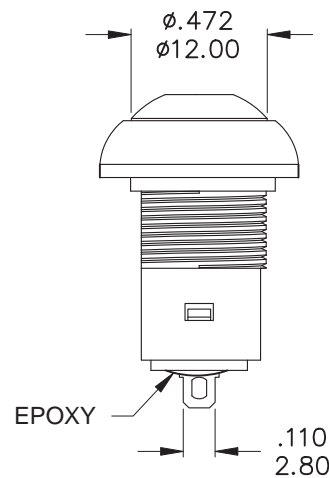

本公司智慧財產，未經同意不得複製
DAILYWELL copyright, may not be used
without permission from DAILYWELL

Model No.	POS.1	POS.2
PAL6	OFF	ON
Term. Comm.	OPEN	1-3
SCHEMATIC		

SWITCH FUNCTION

	PART NO.	PART NAME	QTY
1	MNU- PA03	M12 X 0.75 NUT	1
2	MNU-1M09	LOCKING WASHER	1
3	FCP-A253	O-RING	1

FILE NAME:HARDWARE-0085

SPECIFICATIONS

Max. current/voltage rating with resistive load:
100mA 24VDC ,Life expectancy 200,000 cycles.
2A 125VAC ,Life expectancy 10,000 cycles.
INITIAL CONTACT RESISTANCE: 50 mΩ max.
INSULATION RESISTANCE: 1 GΩ min. at 500VDC.
DIELECTRIC STRENGTH: 1,000 VAC rms.
ELECTRICAL LIFE AT FULL LOAD: 200,000 cycles.
PANEL THICKNESS: 1.5 mm (.059) min. -4 mm (.157) max.
TOTAL TRAVEL: 2.5 mm (.098).
OPERATING FORCE: 2N~5N.
CONTACT BOUNCE: 10 ms.
TORQUE: 0.5 Nm max. applied to nut.
SOLDERING: 350°C max. for 5 seconds.

MATERIALS

CASE: Polyamide 6/6.
CAP: Polyamide 6/6.
BUSHING: Polyamide 6/6.
TERMINAL/CONTACTS: Gold over silver plated.
RoHS & Lead Free

德利威電子股份有限公司
DAILYWELL ELECTRONICS CO.,LTD.

符號	原尺寸	修改後尺寸	變更日期	SCALE (比例) : 3 : 2	TITLE 圖名	Sub - Miniature Pushbutton Switches	SIZE 圖紙	A4		
1	Ⓐ	依據ECN N1515設變O-RING物料MPC-P005改為MCP-A253	NOV-25-2015	TOLERANCE (公差) : 0.00 mm ± 0.25mm 0.0 mm ± 0.40mm ANGULAR : ± 5° FILE NAME : PASP0401	DWG NO. 圖號	PAL6B2M1CES3-5	UNIT 單位	inch mm		
2	Ⓑ	依據N1402修訂料號MCP為FCP	MAR-27-2017		REV. 版本		D	DATE 日期	AUG - 11 - 2014	SHEET 張數
3	Ⓒ	CASE材質更新Polyamide 6/6	MAR-30-2018		CHECKED BY 審核			DRAWN BY 製圖	IRENE	
4	Ⓓ									
5	Ⓔ									