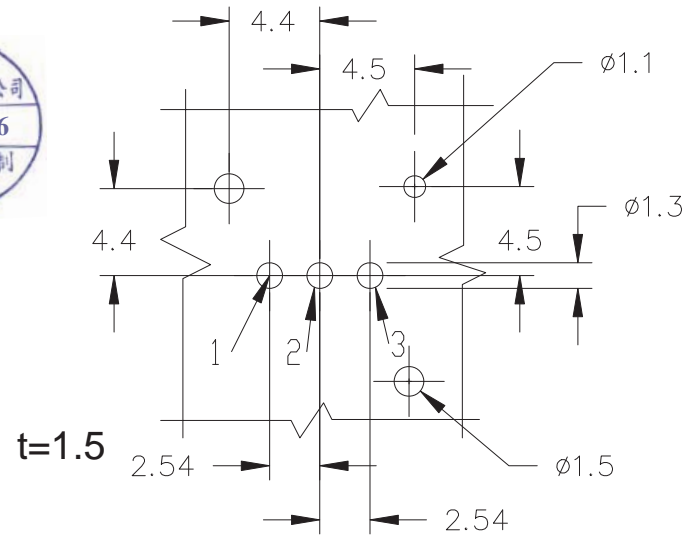

本公司智慧財產，未經同意不得複製
DAILYWELL copyright, may not be used
without permission from DAILYWELL

SPECIFICATIONS:
 RATING: 30mA / 28VDC
 OPERATING SPEED: 10mm/sec
 ELECTRIC LIFE : 20,000 CYCLES
 MECHANICAL LIFE : 500,000 CYCLES
 FORCE 1: 5-7N
 FORCE 2: 10-13N
 OPERATING POSITION 1 : 9.7 mm
 OPERATING POSITION 2 : 8.9 mm
 FULL TRAVELS : 2.0mm

SCALE (比例) : 3 : 2

TOLERANCE (公差) :
 0.00 mm \pm 0.25mm
 0.0 mm \pm 0.40mm
 ANGULAR : $\pm 2^\circ$
 FILE NAME : PS0007

TITLE 圖名	SNAP ACTION SWITCH			SIZE 圖紙	A4
DWG NO. 圖號	PS3002-H			UNIT 單位	mm
REV. 版本	B	DATE 日期	OCT - 19 - 2015	SHEET 張數	1 of 1
CHECKED BY 審核	陳登財		DRAWN BY 製圖	IRENE	