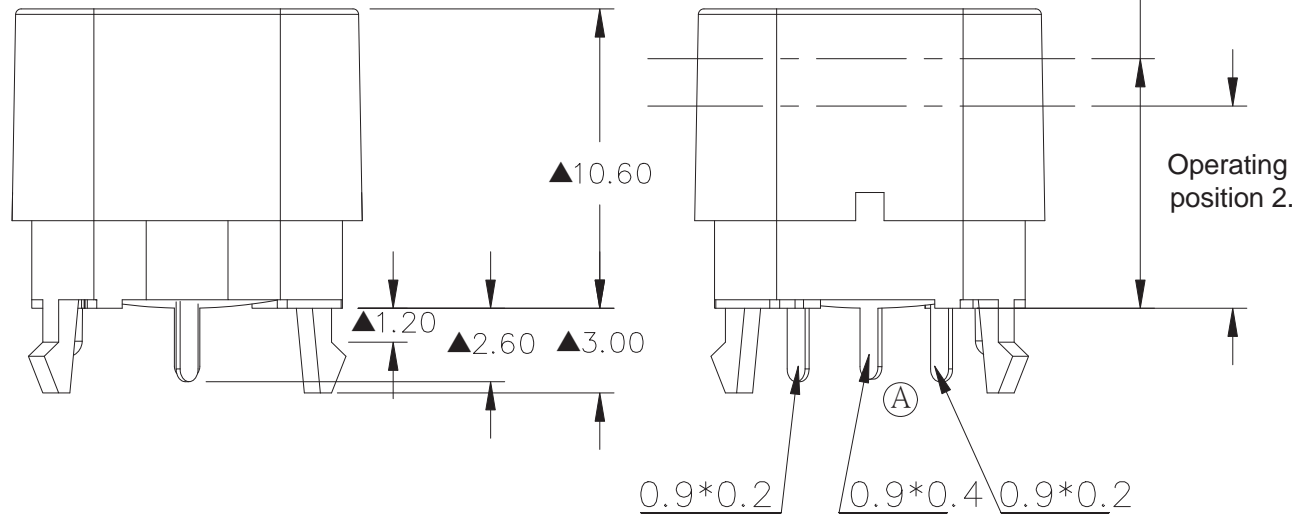

本公司智慧財產，未經同意不得複製
DAILYWELL copyright, may not be used
without permission from DAILYWELL

SPECIFICATIONS:
 RATING: 30mA / 28VDC
 OPERATING SPEED: 10mm/sec
 ELECTRIC LIFE : 20,000 CYCLES
 MECHANICAL LIFE : 500,000 CYCLES
 FORCE 1: 5-7N
 FORCE 2: 10-13N
 OPERATING POSITION 1 : 9.7 mm
 OPERATING POSITION 2 : 8.9 mm
 FULL TRAVELS : 2.0mm

SCALE (比例) : 3 : 2

TOLERANCE (公差) :
 0.00 mm \pm 0.25mm
 0.0 mm \pm 0.40mm
 ANGULAR : $\pm 2^\circ$
 FILE NAME : PS0007

TITLE 圖名	SNAP ACTION SWITCH			SIZE 圖紙	A4
DWG NO. 圖號	PS3002-H			UNIT 單位	mm
REV. 版本	B	DATE 日期	OCT - 19 - 2015	SHEET 張數	1 of 1
CHECKED BY 審核	陳登財		DRAWN BY 製圖	IRENE	