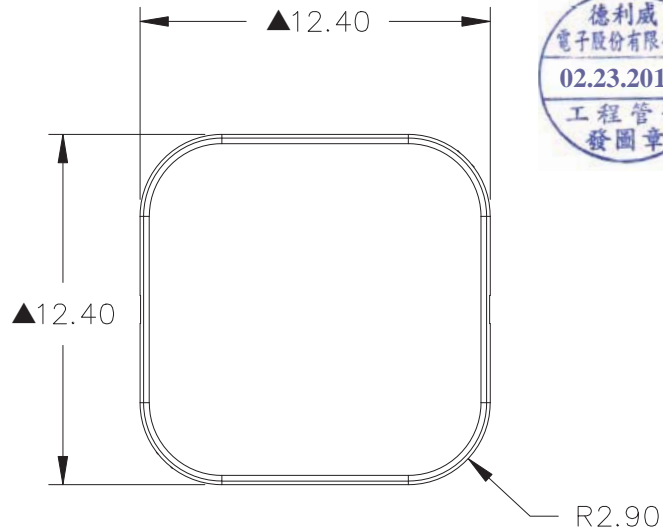

本公司智慧財產，未經同意不得複製
DAILYWELL copyright, may not be used
without permission from DAILYWELL

SPECIFICATIONS:
 RATING: 30mA / 28VDC
 OPERATING SPEED: 10mm/sec
 ELECTRIC LIFE : 20,000 CYCLES
 MECHANICAL LIFE : 500,000 CYCLES
 FORCE 1: 5-7N
 FORCE 2: 10-13N
 OPERATING POSITION 1 : 9.7 mm
 OPERATING POSITION 2 : 8.9 mm
 FULL TRAVELS : 2.0mm

SCALE (比例) : 3 : 2

TOLERANCE (公差) :
 0.00 mm \pm 0.25mm
 0.0 mm \pm 0.40mm
 ANGULAR : $\pm 2^\circ$
 FILE NAME : PS0007

TITLE 圖名	SNAP ACTION SWITCH			SIZE 圖紙	A4
DWG NO. 圖號	PS3002-H			UNIT 單位	mm
REV. 版本	B	DATE 日期	OCT - 19 - 2015	SHEET 張數	1 of 1
CHECKED BY 審核	陳登財		DRAWN BY 製圖	IRENE	