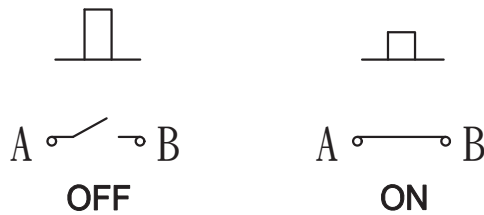

DEGREE OF PROTECTION : IP67

PANEL THICKNESS: 1.5 mm (.059) min. - 5 mm (.197) max.

▲ **TORQUE:** 2.2 Nm max. applied to nut.

FUNCTION: momentary action

SCHMATIC

PANEL MOUNTING

FCP-PY02x1/pce

MNU-PY01x1/pce