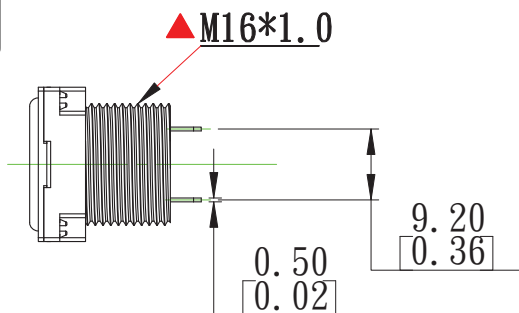

本公司智慧財產，未經同意不得複製
DAILYWELL copyright, may not be used
without permission from DAILYWELL

SPECIFICATIONS

MECHANICAL LIFE: 100,000 make-and-break cycles.

ELECTRICAL LIFE: 50,000 cycles.

▲ **CONTACT RESISTANCE:** 200mΩ max. initial @2-4VDC 100mA

CONTACT RATING: 0.4Volt-Amps(VA) max.@20V max(AC or DC)

▲ **OPERATING POSITION:** 0.65±0.2mm.

▲ **OPERATING FORCE:** 630±130gf.

INSULATION RESISTANCE: 100MΩmin.

DELECTRIC STRENGTH: 1,000V RMS@sea level.

OPERATING TEMPERATURE: -30°C to 85°C .

DEGREE OF PROTECTION : IP67

PANEL THICKNESS: 1.5 mm (.059) min. - 5 mm (.197) max.

▲ **TORQUE:** 2.2 Nm max. applied to nut.

FUNCTION: momentary action

SCHMATIC

PANEL MOUNTING

FCP-PY02x1/pce

MNU-PY01x1/pce

TOLERANCE (公差):
0.00 mm ± 0.25mm
0.0 mm ± 0.40mm
ANGULAR: ± 5°
FILE NAME : PY0001

TITLE 圖名	Pushbutton Switches		SIZE 圖紙	A4
DWG NO. 圖號	PY063S2011X0M1R01		UNIT 單位	inch mm
REV. 版本	F	DATE 日期	MAY - 22 - 2012	SHEET 張數
CHECKED BY 審核	陳燈財		DRAWN BY 製圖	Dick