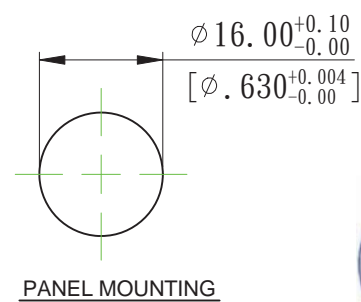

DEGREE OF PROTECTION : IP67

PANEL THICKNESS: 1.5 mm (.059) min. - 5 mm (.197) max.

▲ **TORQUE:** 2.2 Nm max. applied to nut.

FUNCTION: momentary action

SCHMATIC

PANEL MOUNTING

FCP-PY02x1/pce

MNU-PY01x1/pce